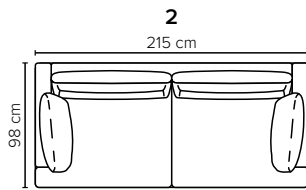

COMBINATIONS

Choose from available sofa models

bellus®