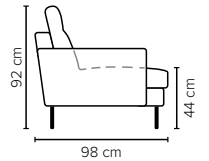

COMBINATIONS

Choose from available sofa models

bellus®