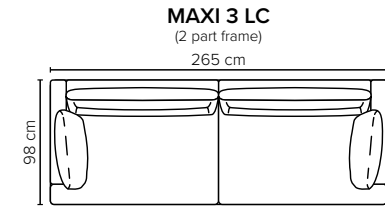

COMBINATIONS

Choose from available sofa models

bellus®