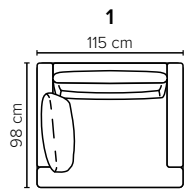

COMBINATIONS

Choose from available sofa models

bellus®