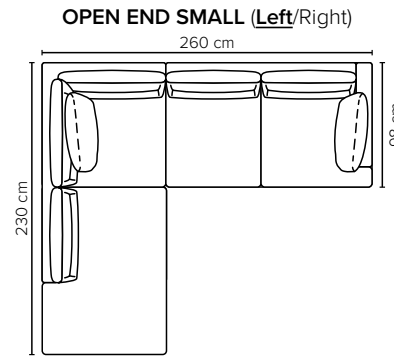

COMBINATIONS

Choose from available sofa models

bellus®

- **SEAT:** Cloud^{plus} System: Pocket springs + HR Foam 35 kg + on top feather mixed with shredded foam
- **BACK:** Siliconized polyester fiber
  Loose seat cushions and loose back cushions
- **ARMREST:** Foam 25 kg

- **DECO PILLOWS:** 1 deco pillow per armrest size 40x55 cm
  1 deco pillow per corner size 40x55 cm
  Note: Fargo 1 has 1 deco pillow
- **FRAME:** Plywood + wood
  No-Sag springs
- **LEG OPTIONS:** Standard: Leg 138 (metal, h: 17 cm)
  Optional: Leg 14 (wooden, h: 16 cm)