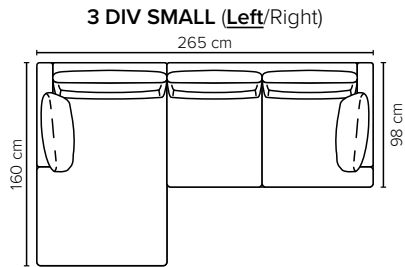

COMBINATIONS

Choose from available sofa models

bellus®

- **SEAT:** Cloud^{plus} System: Pocket springs + HR Foam 35 kg + on top feather mixed with shredded foam
- **BACK:** Siliconized polyester fiber
  Loose seat cushions and loose back cushions
- **ARMREST:** Foam 25 kg

- **DECO PILLOWS:** 1 deco pillow per armrest size 40x55 cm
  1 deco pillow per corner size 40x55 cm
  Note: Fargo 1 has 1 deco pillow
- **FRAME:** Plywood + wood
  No-Sag springs
- **LEG OPTIONS:** Standard: Leg 138 (metal, h: 17 cm)
  Optional: Leg 14 (wooden, h: 16 cm)