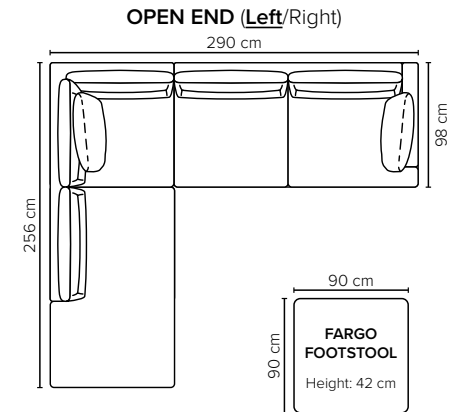

COMBINATIONS

Choose from available sofa models

bellus®

- **SEAT:** Cloud^{plus} System: Pocket springs + HR Foam 35 kg + on top feather mixed with shredded foam
- **BACK:** Siliconized polyester fiber
  Loose seat cushions and loose back cushions
- **ARMREST:** Foam 25 kg

- **DECO PILLOWS:** 1 deco pillow per armrest size 40x55 cm
  1 deco pillow per corner size 40x55 cm
  Note: Fargo 1 has 1 deco pillow
- **FRAME:** Plywood + wood
  No-Sag springs
- **LEG OPTIONS:** Standard: Leg 138 (metal, h: 17 cm)
  Optional: Leg 14 (wooden, h: 16 cm)