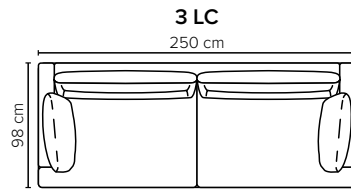

COMBINATIONS

Choose from available sofa models

bellus®