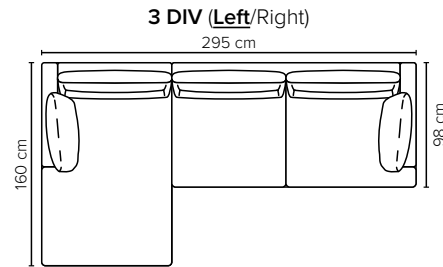

COMBINATIONS

Choose from available sofa models

bellus®

- **SEAT:** Cloud^{plus} System: Pocket springs + HR Foam 35 kg + on top feather mixed with shredded foam
- **BACK:** Siliconized polyester fiber
  Loose seat cushions and loose back cushions
- **ARMREST:** Foam 25 kg

- **DECO PILLOWS:** 1 deco pillow per armrest size 40x55 cm
  1 deco pillow per corner size 40x55 cm
  Note: Fargo 1 has 1 deco pillow
- **FRAME:** Plywood + wood
  No-Sag springs
- **LEG OPTIONS:** Standard: Leg 138 (metal, h: 17 cm)
  Optional: Leg 14 (wooden, h: 16 cm)