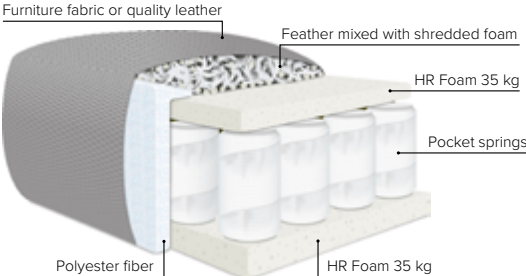

# FARGO

The one that feels like it was made for you

bellus®

cloud plus

HIGH BACK COMFORT

# COMBINATIONS

Choose from available sofa models

bellus®

- SEAT:** Cloud<sup>plus</sup> System: Pocket springs + HR Foam 35 kg + on top feather mixed with shredded foam
- BACK:** Siliconized polyester fiber  
Loose seat cushions and loose back cushions
- ARMREST:** Foam 25 kg

- DECO PILLOWS:** 1 deco pillow per armrest size 40x55 cm  
1 deco pillow per corner size 40x55 cm  
**Note:** Fargo 1 has 1 deco pillow
- FRAME:** Plywood + wood  
No-Sag springs
- LEG OPTIONS:** Standard: Leg 138 (metal, h: 17 cm)  
Optional: Leg 14 (wooden, h: 16 cm)