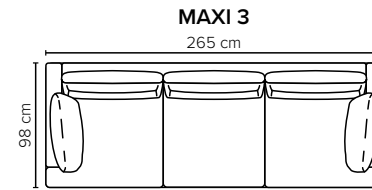

COMBINATIONS

Choose from available sofa models

bellus®