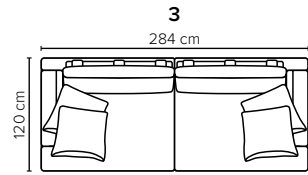

COMBINATIONS

Choose from available sofa models

MODULES

Design your own sofa

bellus®

- **SEAT:** Cloud^{plus} System: Pocket springs + HR Foam 35 kg + on top feather mixed with shredded foam
- **BACK:** Siliconized polyester fiber
  Loose seat cushions and loose back cushions
- **ARMREST:** Foam 25-30 kg

- **DECO PILLOWS:** Filling: feather mixed with shredded foam
  2 deco pillows per armrest size 60x60 cm
  2 deco pillows per corner size 60x60 cm
  Note: Loveseat has 1 deco pillow size 60x60 cm
- **FRAME:** Plywood + wood + foam 25 kg
- **LEG OPTIONS:** No leg choices available for this sofa