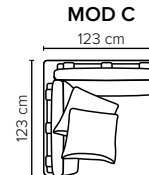

COMBINATIONS

Choose from available sofa models

MODULES

Design your own sofa

bellus®

- **SEAT:** Cloud^{plus} System: Pocket springs + HR Foam 35 kg + on top feather mixed with shredded foam
- **BACK:** Siliconized polyester fiber
  Loose seat cushions and loose back cushions
- **ARMREST:** Foam 25-30 kg

- **DECO PILLOWS:** Filling: feather mixed with shredded foam
  2 deco pillows per armrest size 60x60 cm
  2 deco pillows per corner size 60x60 cm
  Note: Loveseat has 1 deco pillow size 60x60 cm
- **FRAME:** Plywood + wood + foam 25 kg
- **LEG OPTIONS:** No leg choices available for this sofa