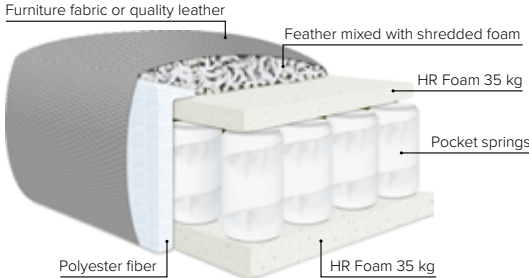

ESPRESSO

Softness and grace

bellus®

cloud.
plus

COMBINATIONS

Choose from available sofa models

MODULES

Design your own sofa

bellus®

- SEAT:** Cloud^{plus} System: Pocket springs + HR Foam 35 kg + on top feather mixed with shredded foam
- BACK:** Siliconized polyester fiber
Loose seat cushions and loose back cushions
- ARMREST:** Foam 25-30 kg

- DECO PILLOWS:** Filling: feather mixed with shredded foam
2 deco pillows per armrest size 60x60 cm
2 deco pillows per corner size 60x60 cm
Note: Loveseat has 1 deco pillow size 60x60 cm
- FRAME:** Plywood + wood + foam 25 kg
- LEG OPTIONS:** No leg choices available for this sofa