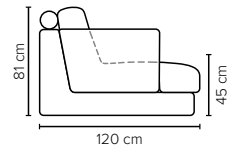

COMBINATIONS

Choose from available sofa models

MODULES

Design your own sofa

bellus®

- **SEAT:** Cloud^{plus} System: Pocket springs + HR Foam 35 kg + on top feather mixed with shredded foam
- **BACK:** Siliconized polyester fiber
  Loose seat cushions and loose back cushions
- **ARMREST:** Foam 25-30 kg

- **DECO PILLOWS:** Filling: feather mixed with shredded foam
  2 deco pillows per armrest size 60x60 cm
  2 deco pillows per corner size 60x60 cm
  Note: Loveseat has 1 deco pillow size 60x60 cm
- **FRAME:** Plywood + wood + foam 25 kg
- **LEG OPTIONS:** No leg choices available for this sofa