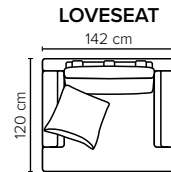

COMBINATIONS

Choose from available sofa models

MODULES

Design your own sofa

bellus®

- **SEAT:** Cloud^{plus} System: Pocket springs + HR Foam 35 kg + on top feather mixed with shredded foam
- **BACK:** Siliconized polyester fiber
  Loose seat cushions and loose back cushions
- **ARMREST:** Foam 25-30 kg

- **DECO PILLOWS:** Filling: feather mixed with shredded foam
  2 deco pillows per armrest size 60x60 cm
  2 deco pillows per corner size 60x60 cm
  Note: Loveseat has 1 deco pillow size 60x60 cm
- **FRAME:** Plywood + wood + foam 25 kg
- **LEG OPTIONS:** No leg choices available for this sofa