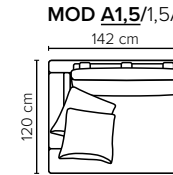

COMBINATIONS

Choose from available sofa models

MODULES

Design your own sofa

bellus®

- **SEAT:** Cloud^{plus} System: Pocket springs + HR Foam 35 kg + on top feather mixed with shredded foam
- **BACK:** Siliconized polyester fiber
  Loose seat cushions and loose back cushions
- **ARMREST:** Foam 25-30 kg

- **DECO PILLOWS:** Filling: feather mixed with shredded foam
  2 deco pillows per armrest size 60x60 cm
  2 deco pillows per corner size 60x60 cm
  Note: Loveseat has 1 deco pillow size 60x60 cm
- **FRAME:** Plywood + wood + foam 25 kg
- **LEG OPTIONS:** No leg choices available for this sofa