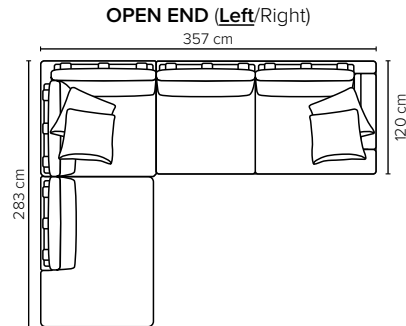

COMBINATIONS

Choose from available sofa models

MODULES

Design your own sofa

bellus®

- **SEAT:** Cloud^{plus} System: Pocket springs + HR Foam 35 kg + on top feather mixed with shredded foam
- **BACK:** Siliconized polyester fiber
  Loose seat cushions and loose back cushions
- **ARMREST:** Foam 25-30 kg

- **DECO PILLOWS:** Filling: feather mixed with shredded foam
  2 deco pillows per armrest size 60x60 cm
  2 deco pillows per corner size 60x60 cm
  Note: Loveseat has 1 deco pillow size 60x60 cm
- **FRAME:** Plywood + wood + foam 25 kg
- **LEG OPTIONS:** No leg choices available for this sofa