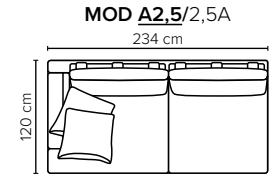

COMBINATIONS

Choose from available sofa models

MODULES

Design your own sofa

bellus®

- **SEAT:** Cloud^{plus} System: Pocket springs + HR Foam 35 kg + on top feather mixed with shredded foam
- **BACK:** Siliconized polyester fiber
  Loose seat cushions and loose back cushions
- **ARMREST:** Foam 25-30 kg

- **DECO PILLOWS:** Filling: feather mixed with shredded foam
  2 deco pillows per armrest size 60x60 cm
  2 deco pillows per corner size 60x60 cm
  Note: Loveseat has 1 deco pillow size 60x60 cm
- **FRAME:** Plywood + wood + foam 25 kg
- **LEG OPTIONS:** No leg choices available for this sofa