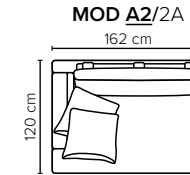

COMBINATIONS

Choose from available sofa models

MODULES

Design your own sofa

bellus®

- **SEAT:** Cloud^{plus} System: Pocket springs + HR Foam 35 kg + on top feather mixed with shredded foam
- **BACK:** Siliconized polyester fiber
  Loose seat cushions and loose back cushions
- **ARMREST:** Foam 25-30 kg

- **DECO PILLOWS:** Filling: feather mixed with shredded foam
  2 deco pillows per armrest size 60x60 cm
  2 deco pillows per corner size 60x60 cm
  Note: Loveseat has 1 deco pillow size 60x60 cm
- **FRAME:** Plywood + wood + foam 25 kg
- **LEG OPTIONS:** No leg choices available for this sofa