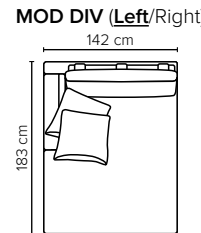

COMBINATIONS

Choose from available sofa models

MODULES

Design your own sofa

bellus®

- **SEAT:** Cloud^{plus} System: Pocket springs + HR Foam 35 kg + on top feather mixed with shredded foam
- **BACK:** Siliconized polyester fiber
  Loose seat cushions and loose back cushions
- **ARMREST:** Foam 25-30 kg

- **DECO PILLOWS:** Filling: feather mixed with shredded foam
  2 deco pillows per armrest size 60x60 cm
  2 deco pillows per corner size 60x60 cm
  Note: Loveseat has 1 deco pillow size 60x60 cm
- **FRAME:** Plywood + wood + foam 25 kg
- **LEG OPTIONS:** No leg choices available for this sofa