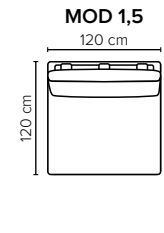

COMBINATIONS

Choose from available sofa models

MODULES

Design your own sofa

bellus®

- **SEAT:** Cloud^{plus} System: Pocket springs + HR Foam 35 kg + on top feather mixed with shredded foam
- **BACK:** Siliconized polyester fiber
  Loose seat cushions and loose back cushions
- **ARMREST:** Foam 25-30 kg

- **DECO PILLOWS:** Filling: feather mixed with shredded foam
  2 deco pillows per armrest size 60x60 cm
  2 deco pillows per corner size 60x60 cm
  Note: Loveseat has 1 deco pillow size 60x60 cm
- **FRAME:** Plywood + wood + foam 25 kg
- **LEG OPTIONS:** No leg choices available for this sofa