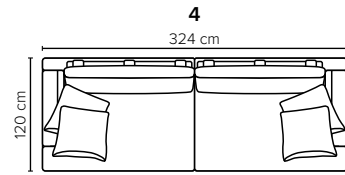

COMBINATIONS

Choose from available sofa models

MODULES

Design your own sofa

bellus®

- **SEAT:** Cloud^{plus} System: Pocket springs + HR Foam 35 kg + on top feather mixed with shredded foam
- **BACK:** Siliconized polyester fiber
  Loose seat cushions and loose back cushions
- **ARMREST:** Foam 25-30 kg

- **DECO PILLOWS:** Filling: feather mixed with shredded foam
  2 deco pillows per armrest size 60x60 cm
  2 deco pillows per corner size 60x60 cm
  Note: Loveseat has 1 deco pillow size 60x60 cm
- **FRAME:** Plywood + wood + foam 25 kg
- **LEG OPTIONS:** No leg choices available for this sofa