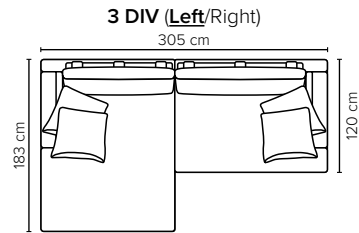

COMBINATIONS

Choose from available sofa models

MODULES

Design your own sofa

bellus®

- **SEAT:** Cloud^{plus} System: Pocket springs + HR Foam 35 kg + on top feather mixed with shredded foam
- **BACK:** Siliconized polyester fiber
  Loose seat cushions and loose back cushions
- **ARMREST:** Foam 25-30 kg

- **DECO PILLOWS:** Filling: feather mixed with shredded foam
  2 deco pillows per armrest size 60x60 cm
  2 deco pillows per corner size 60x60 cm
  Note: Loveseat has 1 deco pillow size 60x60 cm
- **FRAME:** Plywood + wood + foam 25 kg
- **LEG OPTIONS:** No leg choices available for this sofa