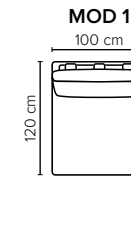

COMBINATIONS

Choose from available sofa models

MODULES

Design your own sofa

bellus®

- **SEAT:** Cloud^{plus} System: Pocket springs + HR Foam 35 kg + on top feather mixed with shredded foam
- **BACK:** Siliconized polyester fiber
  Loose seat cushions and loose back cushions
- **ARMREST:** Foam 25-30 kg

- **DECO PILLOWS:** Filling: feather mixed with shredded foam
  2 deco pillows per armrest size 60x60 cm
  2 deco pillows per corner size 60x60 cm
  Note: Loveseat has 1 deco pillow size 60x60 cm
- **FRAME:** Plywood + wood + foam 25 kg
- **LEG OPTIONS:** No leg choices available for this sofa