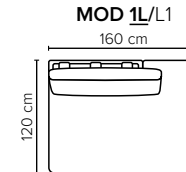

COMBINATIONS

Choose from available sofa models

MODULES

Design your own sofa

bellus®

- **SEAT:** Cloud^{plus} System: Pocket springs + HR Foam 35 kg + on top feather mixed with shredded foam
- **BACK:** Siliconized polyester fiber
  Loose seat cushions and loose back cushions
- **ARMREST:** Foam 25-30 kg

- **DECO PILLOWS:** Filling: feather mixed with shredded foam
  2 deco pillows per armrest size 60x60 cm
  2 deco pillows per corner size 60x60 cm
  Note: Loveseat has 1 deco pillow size 60x60 cm
- **FRAME:** Plywood + wood + foam 25 kg
- **LEG OPTIONS:** No leg choices available for this sofa