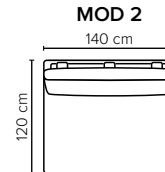

COMBINATIONS

Choose from available sofa models

MODULES

Design your own sofa

bellus®

- **SEAT:** Cloud^{plus} System: Pocket springs + HR Foam 35 kg + on top feather mixed with shredded foam
- **BACK:** Siliconized polyester fiber
  Loose seat cushions and loose back cushions
- **ARMREST:** Foam 25-30 kg

- **DECO PILLOWS:** Filling: feather mixed with shredded foam
  2 deco pillows per armrest size 60x60 cm
  2 deco pillows per corner size 60x60 cm
  Note: Loveseat has 1 deco pillow size 60x60 cm
- **FRAME:** Plywood + wood + foam 25 kg
- **LEG OPTIONS:** No leg choices available for this sofa