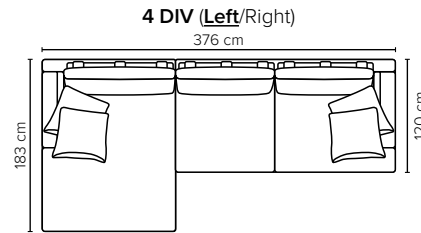

COMBINATIONS

Choose from available sofa models

MODULES

Design your own sofa

bellus®

- **SEAT:** Cloud^{plus} System: Pocket springs + HR Foam 35 kg + on top feather mixed with shredded foam
- **BACK:** Siliconized polyester fiber
  Loose seat cushions and loose back cushions
- **ARMREST:** Foam 25-30 kg

- **DECO PILLOWS:** Filling: feather mixed with shredded foam
  2 deco pillows per armrest size 60x60 cm
  2 deco pillows per corner size 60x60 cm
  Note: Loveseat has 1 deco pillow size 60x60 cm
- **FRAME:** Plywood + wood + foam 25 kg
- **LEG OPTIONS:** No leg choices available for this sofa