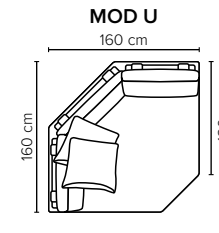

COMBINATIONS

Choose from available sofa models

MODULES

Design your own sofa

bellus®

- **SEAT:** Cloud^{plus} System: Pocket springs + HR Foam 35 kg + on top feather mixed with shredded foam
- **BACK:** Siliconized polyester fiber
  Loose seat cushions and loose back cushions
- **ARMREST:** Foam 25-30 kg

- **DECO PILLOWS:** Filling: feather mixed with shredded foam
  2 deco pillows per armrest size 60x60 cm
  2 deco pillows per corner size 60x60 cm
  Note: Loveseat has 1 deco pillow size 60x60 cm
- **FRAME:** Plywood + wood + foam 25 kg
- **LEG OPTIONS:** No leg choices available for this sofa