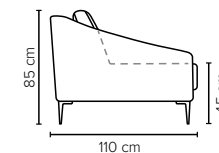

COMBINATIONS

Choose from available sofa models

bellus®