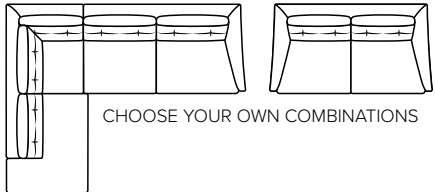

# COMBINATIONS

Choose from available sofa models

bellus®

- SEAT:** Cloud System: Pocket springs + HR Foam 35 kg covered with memory foam and 200 g fiber
- BACK:** Silicized polyester fiber  
Loose seat cushions and loose back cushions
- ARMREST:** Foam 25-30 kg

- DECO PILLOWS:** Not included in this sofa model  
Additional pillows can be ordered separately
- FRAME:** Plywood + wood + foam 25 kg
- LEG OPTIONS:** Standard: Leg 15 (metal, h: 17 cm)  
Optional: Leg 14 (wooden, h: 16 cm)

All measurements are approximate, +/- 3 cm. Sofa height measured with leg 15. Please visit [www.bellus.com](http://www.bellus.com) for the latest product versions.