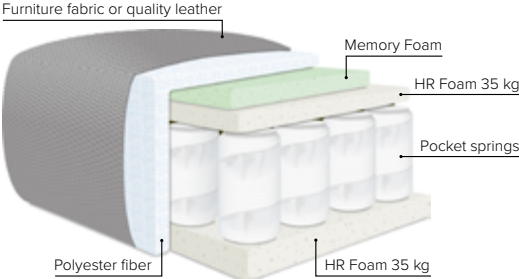

# COMBINATIONS

Choose from available sofa models

bellus®

- SEAT:** Cloud System: Pocket springs + HR Foam 35 kg covered with memory foam and 200 g fiber
- BACK:** Silicized polyester fiber  
Loose seat cushions and loose back cushions
- ARMREST:** Foam 25-30 kg

- DECO PILLOWS:** Not included in this sofa model  
Additional pillows can be ordered separately
- FRAME:** Plywood + wood + foam 25 kg
- LEG OPTIONS:** Standard: Leg 15 (metal, h: 17 cm)  
Optional: Leg 14 (wooden, h: 16 cm)

All measurements are approximate, +/- 3 cm. Sofa height measured with leg 15. Please visit [www.bellus.com](http://www.bellus.com) for the latest product versions.