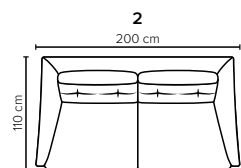

COMBINATIONS

Choose from available sofa models

bellus®