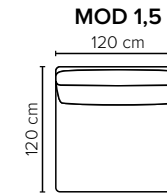

COMBINATIONS

Choose from available sofa models

MODULES

Design your own sofa

bellus®

1. **SEAT:** Cloud^{Plus} System: Pocket springs + HR Foam 35 kg + on top feather mixed with shredded foam
2. **BACK:** Siliconized polyester fiber
   Loose seat cushions and loose back cushions
3. **ARMREST:** Foam 25-30 kg

1. **DECO PILLOWS:** Filling: feather mixed with shredded foam
   1 deco pillow per armrest size 70x75 cm + 1 tube pillow
   2 deco pillows per corner size 70x75 cm
   Note: Loveseat has 1 deco pillow size 70x75 cm
2. **FRAME:** Plywood + wood + foam 25 kg
3. **LEG OPTIONS:** No leg choices available for this sofa