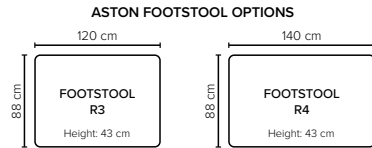

COMBINATIONS

Choose from available sofa models

MODULES

Design your own sofa

bellus®

1. **SEAT:** Cloud^{Plus} System: Pocket springs + HR Foam 35 kg + on top feather mixed with shredded foam
2. **BACK:** Siliconized polyester fiber
   Loose seat cushions and loose back cushions
3. **ARMREST:** Foam 25-30 kg

1. **DECO PILLOWS:** Filling: feather mixed with shredded foam
   1 deco pillow per armrest size 70x75 cm + 1 tube pillow
   2 deco pillows per corner size 70x75 cm
   Note: Loveseat has 1 deco pillow size 70x75 cm
2. **FRAME:** Plywood + wood + foam 25 kg
3. **LEG OPTIONS:** No leg choices available for this sofa