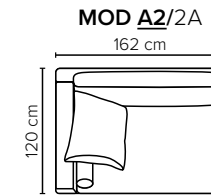

COMBINATIONS

Choose from available sofa models

MODULES

Design your own sofa

bellus®

1. **SEAT:** Cloud^{Plus} System: Pocket springs + HR Foam 35 kg + on top feather mixed with shredded foam
2. **BACK:** Siliconized polyester fiber
   Loose seat cushions and loose back cushions
3. **ARMREST:** Foam 25-30 kg

1. **DECO PILLOWS:** Filling: feather mixed with shredded foam
   1 deco pillow per armrest size 70x75 cm + 1 tube pillow
   2 deco pillows per corner size 70x75 cm
   Note: Loveseat has 1 deco pillow size 70x75 cm
2. **FRAME:** Plywood + wood + foam 25 kg
3. **LEG OPTIONS:** No leg choices available for this sofa