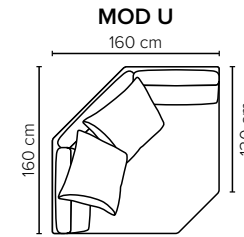

COMBINATIONS

Choose from available sofa models

MODULES

Design your own sofa

bellus®

1. **SEAT:** Cloud^{Plus} System: Pocket springs + HR Foam 35 kg + on top feather mixed with shredded foam
2. **BACK:** Siliconized polyester fiber
   Loose seat cushions and loose back cushions
3. **ARMREST:** Foam 25-30 kg

1. **DECO PILLOWS:** Filling: feather mixed with shredded foam
   1 deco pillow per armrest size 70x75 cm + 1 tube pillow
   2 deco pillows per corner size 70x75 cm
   Note: Loveseat has 1 deco pillow size 70x75 cm
2. **FRAME:** Plywood + wood + foam 25 kg
3. **LEG OPTIONS:** No leg choices available for this sofa