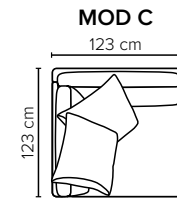

COMBINATIONS

Choose from available sofa models

MODULES

Design your own sofa

bellus®

1. **SEAT:** Cloud^{Plus} System: Pocket springs + HR Foam 35 kg + on top feather mixed with shredded foam
2. **BACK:** Siliconized polyester fiber
   Loose seat cushions and loose back cushions
3. **ARMREST:** Foam 25-30 kg

1. **DECO PILLOWS:** Filling: feather mixed with shredded foam
   1 deco pillow per armrest size 70x75 cm + 1 tube pillow
   2 deco pillows per corner size 70x75 cm
   Note: Loveseat has 1 deco pillow size 70x75 cm
2. **FRAME:** Plywood + wood + foam 25 kg
3. **LEG OPTIONS:** No leg choices available for this sofa