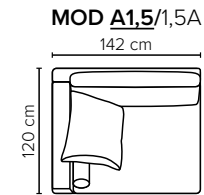

COMBINATIONS

Choose from available sofa models

MODULES

Design your own sofa

bellus®

1. **SEAT:** Cloud^{Plus} System: Pocket springs + HR Foam 35 kg + on top feather mixed with shredded foam
2. **BACK:** Siliconized polyester fiber
   Loose seat cushions and loose back cushions
3. **ARMREST:** Foam 25-30 kg

1. **DECO PILLOWS:** Filling: feather mixed with shredded foam
   1 deco pillow per armrest size 70x75 cm + 1 tube pillow
   2 deco pillows per corner size 70x75 cm
   Note: Loveseat has 1 deco pillow size 70x75 cm
2. **FRAME:** Plywood + wood + foam 25 kg
3. **LEG OPTIONS:** No leg choices available for this sofa