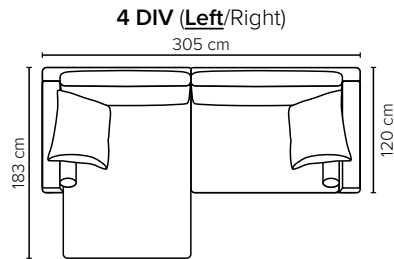

COMBINATIONS

Choose from available sofa models

MODULES

Design your own sofa

bellus®

1. **SEAT:** Cloud^{Plus} System: Pocket springs + HR Foam 35 kg + on top feather mixed with shredded foam
2. **BACK:** Siliconized polyester fiber
   Loose seat cushions and loose back cushions
3. **ARMREST:** Foam 25-30 kg

1. **DECO PILLOWS:** Filling: feather mixed with shredded foam
   1 deco pillow per armrest size 70x75 cm + 1 tube pillow
   2 deco pillows per corner size 70x75 cm
   Note: Loveseat has 1 deco pillow size 70x75 cm
2. **FRAME:** Plywood + wood + foam 25 kg
3. **LEG OPTIONS:** No leg choices available for this sofa