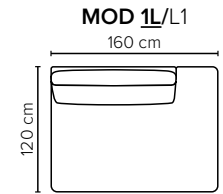

COMBINATIONS

Choose from available sofa models

MODULES

Design your own sofa

bellus®

1. **SEAT:** Cloud^{Plus} System: Pocket springs + HR Foam 35 kg + on top feather mixed with shredded foam
2. **BACK:** Siliconized polyester fiber
   Loose seat cushions and loose back cushions
3. **ARMREST:** Foam 25-30 kg

1. **DECO PILLOWS:** Filling: feather mixed with shredded foam
   1 deco pillow per armrest size 70x75 cm + 1 tube pillow
   2 deco pillows per corner size 70x75 cm
   Note: Loveseat has 1 deco pillow size 70x75 cm
2. **FRAME:** Plywood + wood + foam 25 kg
3. **LEG OPTIONS:** No leg choices available for this sofa