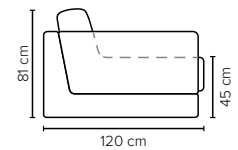

COMBINATIONS

Choose from available sofa models

MODULES

Design your own sofa

bellus®

1. **SEAT:** Cloud^{Plus} System: Pocket springs + HR Foam 35 kg + on top feather mixed with shredded foam
2. **BACK:** Siliconized polyester fiber
   Loose seat cushions and loose back cushions
3. **ARMREST:** Foam 25-30 kg

1. **DECO PILLOWS:** Filling: feather mixed with shredded foam
   1 deco pillow per armrest size 70x75 cm + 1 tube pillow
   2 deco pillows per corner size 70x75 cm
   Note: Loveseat has 1 deco pillow size 70x75 cm
2. **FRAME:** Plywood + wood + foam 25 kg
3. **LEG OPTIONS:** No leg choices available for this sofa