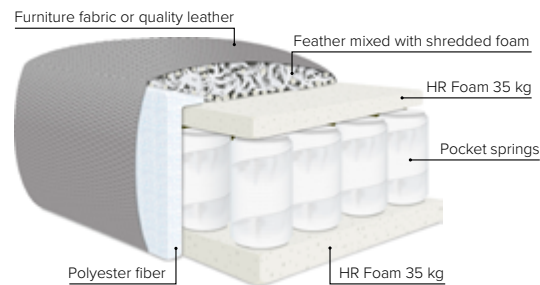

cloud.
plus