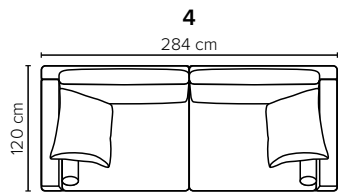

COMBINATIONS

Choose from available sofa models

MODULES

Design your own sofa

bellus®

1. **SEAT:** Cloud^{Plus} System: Pocket springs + HR Foam 35 kg + on top feather mixed with shredded foam
2. **BACK:** Siliconized polyester fiber
   Loose seat cushions and loose back cushions
3. **ARMREST:** Foam 25-30 kg

1. **DECO PILLOWS:** Filling: feather mixed with shredded foam
   1 deco pillow per armrest size 70x75 cm + 1 tube pillow
   2 deco pillows per corner size 70x75 cm
   Note: Loveseat has 1 deco pillow size 70x75 cm
2. **FRAME:** Plywood + wood + foam 25 kg
3. **LEG OPTIONS:** No leg choices available for this sofa