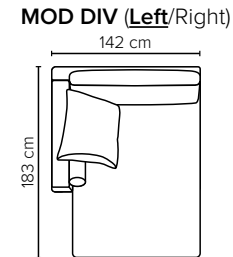

COMBINATIONS

Choose from available sofa models

MODULES

Design your own sofa

bellus®

1. **SEAT:** Cloud^{Plus} System: Pocket springs + HR Foam 35 kg + on top feather mixed with shredded foam
2. **BACK:** Siliconized polyester fiber
   Loose seat cushions and loose back cushions
3. **ARMREST:** Foam 25-30 kg

1. **DECO PILLOWS:** Filling: feather mixed with shredded foam
   1 deco pillow per armrest size 70x75 cm + 1 tube pillow
   2 deco pillows per corner size 70x75 cm
   Note: Loveseat has 1 deco pillow size 70x75 cm
2. **FRAME:** Plywood + wood + foam 25 kg
3. **LEG OPTIONS:** No leg choices available for this sofa