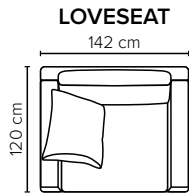

COMBINATIONS

Choose from available sofa models

MODULES

Design your own sofa

bellus®

1. **SEAT:** Cloud^{Plus} System: Pocket springs + HR Foam 35 kg + on top feather mixed with shredded foam
2. **BACK:** Siliconized polyester fiber
   Loose seat cushions and loose back cushions
3. **ARMREST:** Foam 25-30 kg

1. **DECO PILLOWS:** Filling: feather mixed with shredded foam
   1 deco pillow per armrest size 70x75 cm + 1 tube pillow
   2 deco pillows per corner size 70x75 cm
   Note: Loveseat has 1 deco pillow size 70x75 cm
2. **FRAME:** Plywood + wood + foam 25 kg
3. **LEG OPTIONS:** No leg choices available for this sofa