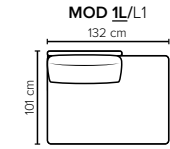

COMBINATIONS

Choose from available sofa models

MODULES

Design your own sofa

bellus®