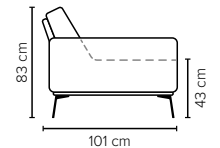

COMBINATIONS

Choose from available sofa models

MODULES

Design your own sofa

bellus®