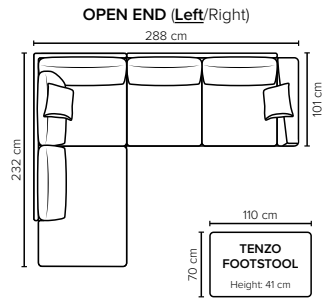

COMBINATIONS

Choose from available sofa models

MODULES

Design your own sofa

bellus®

- **SEAT:** Cloud System: Pocket springs + HR Foam 35 kg covered with memory foam and 200 g fiber
- **BACK:** Siliconized polyester fiber
  Fixed seat cushions and fixed back cushions
- **ARMREST:** Foam 25-30 kg

- **DECO PILLOWS:** 1 deco pillow per armrest size 40x40 cm
  1 deco pillow per corner size 40x40 cm
- **FRAME:** Plywood + wood
  No-Sag springs
- **LEG OPTIONS:** Standard: Leg 89 (metal, h: 21 cm)
  Optional: Leg 85 (wooden, h: 17 cm)