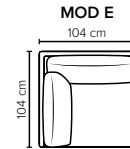

COMBINATIONS

Choose from available sofa models

MODULES

Design your own sofa

bellus®