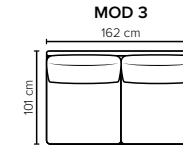

COMBINATIONS

Choose from available sofa models

MODULES

Design your own sofa

bellus®