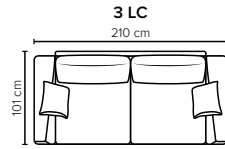

COMBINATIONS

Choose from available sofa models

MODULES

Design your own sofa

bellus®