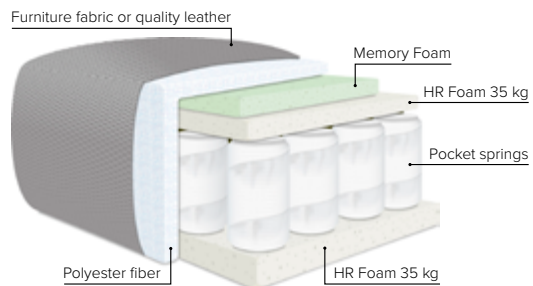

TENZO

Embrace comfort

bellus[®]

cloud.

COMBINATIONS

Choose from available sofa models

MODULES

Design your own sofa

bellus®

- SEAT:** Cloud System: Pocket springs + HR Foam 35 kg covered with memory foam and 200 g fiber
- BACK:** Siliconized polyester fiber
Fixed seat cushions and fixed back cushions
- ARMREST:** Foam 25-30 kg

- DECO PILLOWS:** 1 deco pillow per armrest size 40x40 cm
1 deco pillow per corner size 40x40 cm
- FRAME:** Plywood + wood
No-Sag springs
- LEG OPTIONS:** Standard: Leg 89 (metal, h: 21 cm)
Optional: Leg 85 (wooden, h: 17 cm)

All measurements are approximate, +/- 3 cm. Sofa height measured with leg 89. Please visit www.bellus.com for the latest product versions.