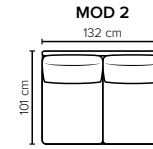

COMBINATIONS

Choose from available sofa models

MODULES

Design your own sofa

bellus®