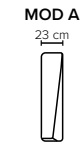

COMBINATIONS

Choose from available sofa models

MODULES

Design your own sofa

bellus®