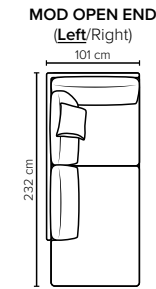

COMBINATIONS

Choose from available sofa models

MODULES

Design your own sofa

bellus®