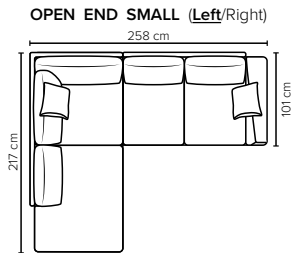

COMBINATIONS

Choose from available sofa models

MODULES

Design your own sofa

bellus®