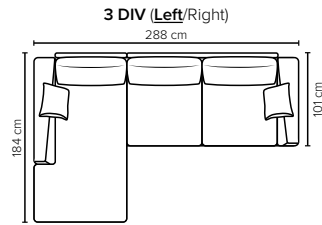

COMBINATIONS

Choose from available sofa models

MODULES

Design your own sofa

bellus®