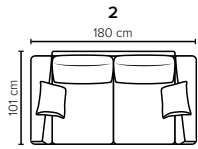

COMBINATIONS

Choose from available sofa models

MODULES

Design your own sofa

bellus®