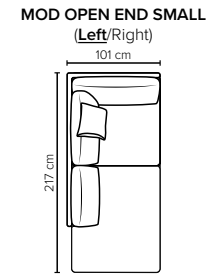

COMBINATIONS

Choose from available sofa models

MODULES

Design your own sofa

bellus®