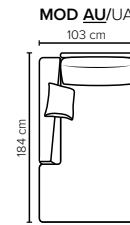

COMBINATIONS

Choose from available sofa models

MODULES

Design your own sofa

bellus®