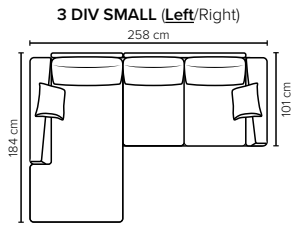

COMBINATIONS

Choose from available sofa models

MODULES

Design your own sofa

bellus®