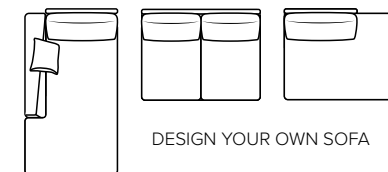

TENZO

Embrace comfort

bellus[®]

cloud.

COMBINATIONS

Choose from available sofa models

MODULES

Design your own sofa

bellus®

- SEAT:** Cloud System: Pocket springs + HR Foam 35 kg covered with memory foam and 200 g fiber
- BACK:** Siliconized polyester fiber
Fixed seat cushions and fixed back cushions
- ARMREST:** Foam 25-30 kg

- DECO PILLOWS:** 1 deco pillow per armrest size 40x40 cm
1 deco pillow per corner size 40x40 cm
- FRAME:** Plywood + wood
No-Sag springs
- LEG OPTIONS:** Standard: Leg 89 (metal, h: 21 cm)
Optional: Leg 85 (wooden, h: 17 cm)