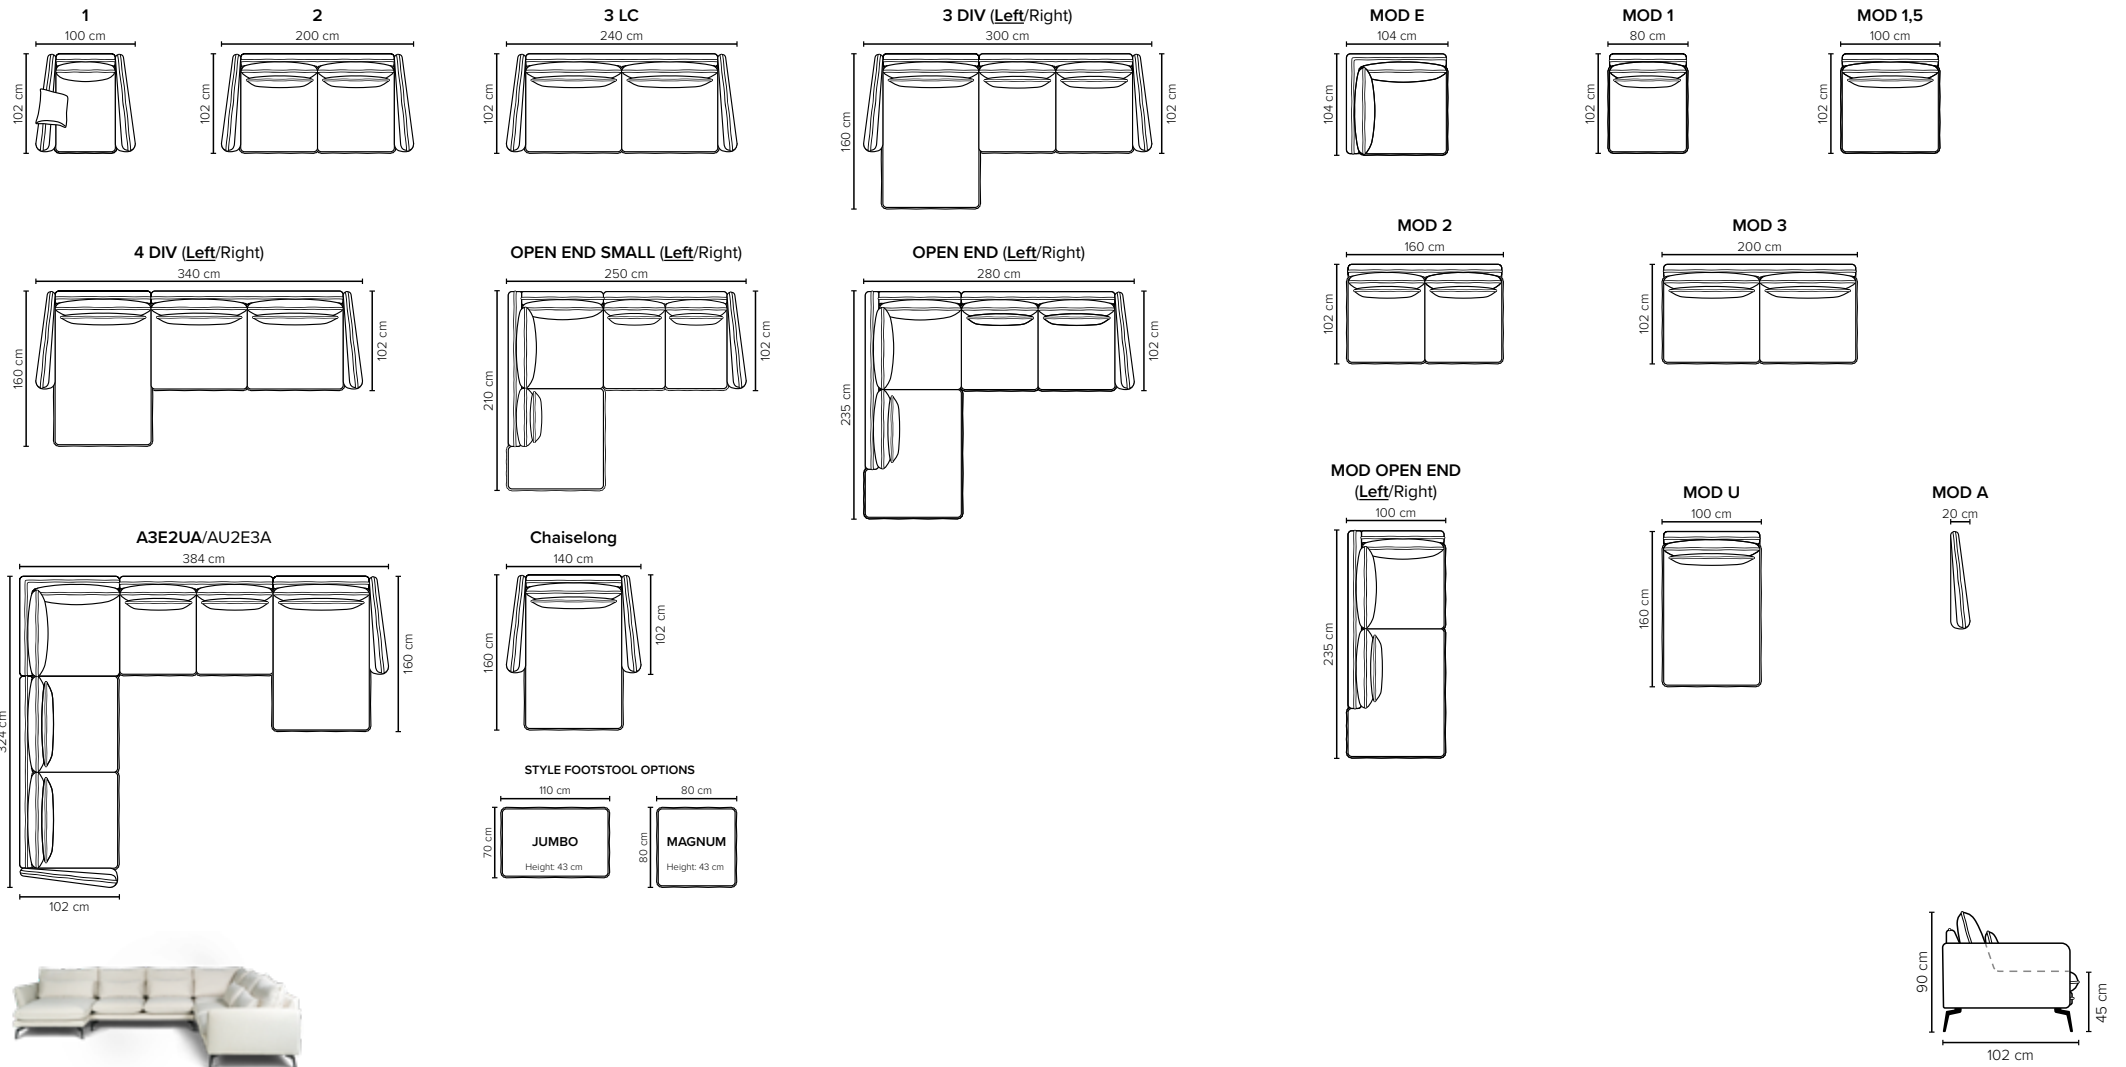

COMBINATIONS

Choose from available sofa models

MODULES

Design your own sofa

bellus®

SEAT: Cloud System: Pocket springs + HR Foam 35 kg covered with memory foam and 200 g fiber

BACK: Siliconized polyester fiber
Included cross back pillows: Foam 25 kg + 200 g fiber
Loose seat cushions and loose back cushions

ARMREST: Foam 25 kg

DECO PILLOWS: Not included in this sofa model
Additional pillows can be ordered separately
1 seater: 40x40 deco pillow included (no cross back pillow)

FRAME: Plywood + wood
No-Sag springs

LEG OPTIONS: Standard: Leg 122 (metal, h: 17 cm)
Optional: Leg 85 (wooden, h: 17 cm)