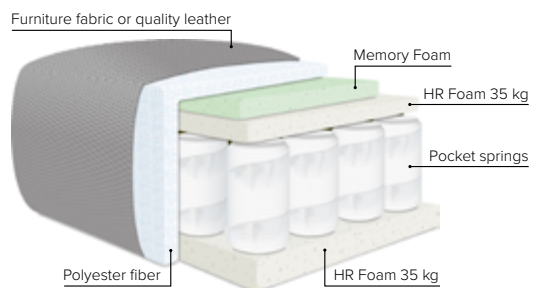

STYLE

A couch where you can live everyday family life or be alone, host lots of good friends

bellus[®]

cloud.

COMBINATIONS

Choose from available sofa models

MODULES

Design your own sofa

bellus®

SEAT: Cloud System: Pocket springs + HR Foam 35 kg covered with memory foam and 200 g fiber

BACK: Siliconized polyester fiber
Included cross back pillows: Foam 25 kg + 200 g fiber
Loose seat cushions and loose back cushions

ARMREST: Foam 25 kg

DECO PILLOWS: Not included in this sofa model
Additional pillows can be ordered separately
1 seater: 40x40 deco pillow included (no cross back pillow)

FRAME: Plywood + wood
No-Sag springs

LEG OPTIONS: Standard: Leg 122 (metal, h: 17 cm)
Optional: Leg 85 (wooden, h: 17 cm)

All measurements are approximate, +/- 3 cm. Sofa height measured with leg 122. Please visit www.bellus.com for the latest product versions.