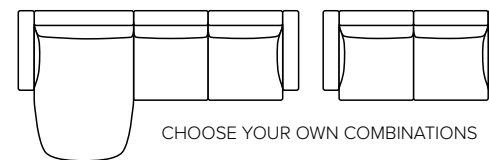

SOLACE

Unwind in style

bellus®

cloud.