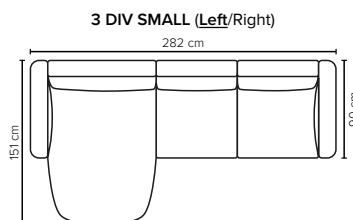

COMBINATIONS

Choose from available sofa models

bellus®

1. **SEAT:** **Cloud System:** Pocket springs + HR Foam 35 kg covered with memory foam and 300 g fiber
2. **BACK:** HR Foam 35 kg covered with 200g fiber
   Fixed seat cushions and fixed back cushions
3. **ARMREST:** Foam 25-30 kg

1. **DECO PILLOWS:** Not included in this sofa model
   Additional pillows can be ordered separately
2. **FRAME:** Plywood + wood
   No-Sag springs
3. **LEG OPTIONS:** Standard: Leg 15 (metal, h: 17 cm)