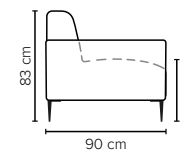

COMBINATIONS

Choose from available sofa models

bellus®