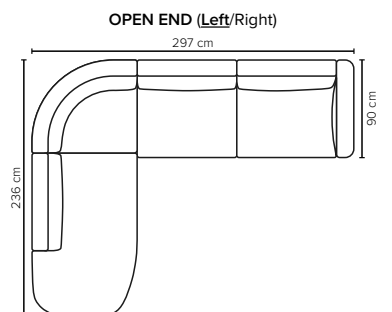

COMBINATIONS

Choose from available sofa models

bellus®

1. **SEAT:** **Cloud System:** Pocket springs + HR Foam 35 kg covered with memory foam and 300 g fiber
2. **BACK:** HR Foam 35 kg covered with 200g fiber
   Fixed seat cushions and fixed back cushions
3. **ARMREST:** Foam 25-30 kg

1. **DECO PILLOWS:** Not included in this sofa model
   Additional pillows can be ordered separately
2. **FRAME:** Plywood + wood
   No-Sag springs
3. **LEG OPTIONS:** Standard: Leg 15 (metal, h: 17 cm)