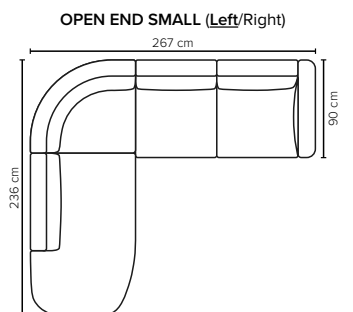

COMBINATIONS

Choose from available sofa models

bellus®

1. **SEAT:** **Cloud System:** Pocket springs + HR Foam 35 kg covered with memory foam and 300 g fiber
2. **BACK:** HR Foam 35 kg covered with 200g fiber
   Fixed seat cushions and fixed back cushions
3. **ARMREST:** Foam 25-30 kg

1. **DECO PILLOWS:** Not included in this sofa model
   Additional pillows can be ordered separately
2. **FRAME:** Plywood + wood
   No-Sag springs
3. **LEG OPTIONS:** Standard: Leg 15 (metal, h: 17 cm)