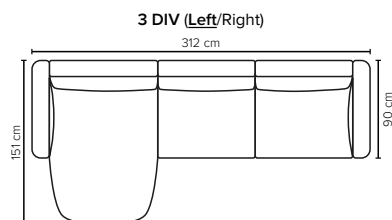

COMBINATIONS

Choose from available sofa models

bellus®

1. **SEAT:** **Cloud System:** Pocket springs + HR Foam 35 kg covered with memory foam and 300 g fiber
2. **BACK:** HR Foam 35 kg covered with 200g fiber
   Fixed seat cushions and fixed back cushions
3. **ARMREST:** Foam 25-30 kg

1. **DECO PILLOWS:** Not included in this sofa model
   Additional pillows can be ordered separately
2. **FRAME:** Plywood + wood
   No-Sag springs
3. **LEG OPTIONS:** Standard: Leg 15 (metal, h: 17 cm)