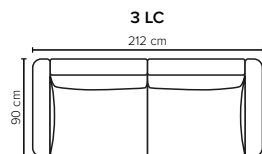

COMBINATIONS

Choose from available sofa models

bellus®