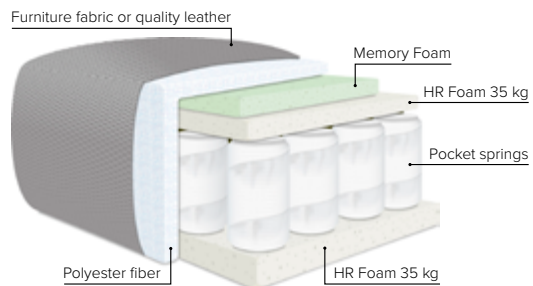

# bellus<sup>®</sup>

# COMBINATIONS

Choose from available sofa models

bellus®

- SEAT:** **Cloud System:** Pocket springs + HR Foam 35 kg covered with memory foam and 300 g fiber
- BACK:** HR Foam 35 kg covered with 200g fiber  
Fixed seat cushions and fixed back cushions
- ARMREST:** Foam 25-30 kg

- DECO PILLOWS:** Not included in this sofa model  
Additional pillows can be ordered separately
- FRAME:** Plywood + wood  
No-Sag springs
- LEG OPTIONS:** Standard: Leg 15 (metal, h: 17 cm)

All measurements are approximate, +/- 3 cm. Sofa height measured with leg 15.  
Please visit [www.bellus.com](http://www.bellus.com) for the latest product versions.