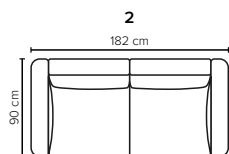

COMBINATIONS

Choose from available sofa models

bellus®