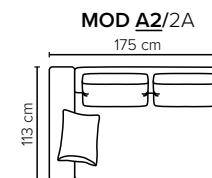

MOD OPEN END

1. **SEAT:** Cloud^{plus} System: Pocket springs + HR Foam 35 kg + on top feather mixed with shredded foam
2. **BACK:** Feather mixed with shredded foam
   Fixed seat cushions and loose back cushions
3. **ARMREST:** Foam 25-30 kg

1. **DECO PILLOWS:** Filling: feather mixed with shredded foam
   1 deco pillow per armrest size 40×55 cm
   1 deco pillow per corner size 40×55 cm
   Note: 1 seater has no decos
2. **FRAME:** Plywood + wood + foam 25 kg
3. **LEG OPTIONS:** No leg choices available for this sofa