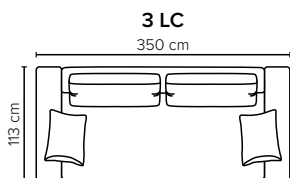

COMBINATIONS

Choose from available sofa models

MODULES

Design your own sofa

bellus®