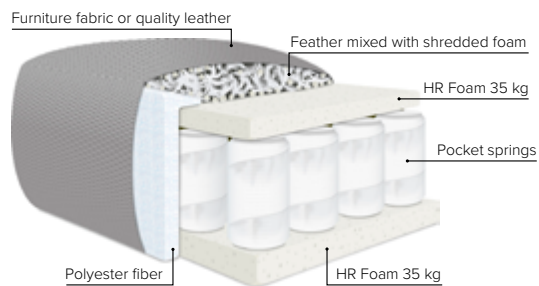

cloud.
plus