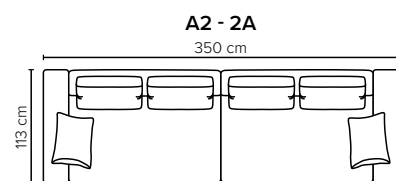

MOD OPEN END

1. **SEAT:** Cloud^{plus} System: Pocket springs + HR Foam 35 kg + on top feather mixed with shredded foam
2. **BACK:** Feather mixed with shredded foam
   Fixed seat cushions and loose back cushions
3. **ARMREST:** Foam 25-30 kg

1. **DECO PILLOWS:** Filling: feather mixed with shredded foam
   1 deco pillow per armrest size 40×55 cm
   1 deco pillow per corner size 40×55 cm
   Note: 1 seater has no decos
2. **FRAME:** Plywood + wood + foam 25 kg
3. **LEG OPTIONS:** No leg choices available for this sofa