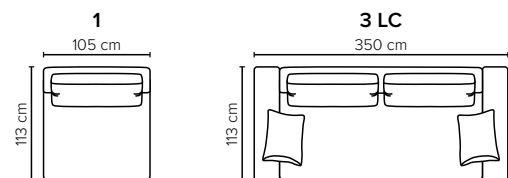

COMBINATIONS

Choose from available sofa models

MODULES

Design your own sofa

bellus®