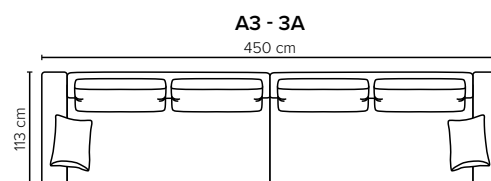

MOD OPEN END

1. **SEAT:** Cloud^{plus} System: Pocket springs + HR Foam 35 kg + on top feather mixed with shredded foam
2. **BACK:** Feather mixed with shredded foam
   Fixed seat cushions and loose back cushions
3. **ARMREST:** Foam 25-30 kg

1. **DECO PILLOWS:** Filling: feather mixed with shredded foam
   1 deco pillow per armrest size 40×55 cm
   1 deco pillow per corner size 40×55 cm
   Note: 1 seater has no decos
2. **FRAME:** Plywood + wood + foam 25 kg
3. **LEG OPTIONS:** No leg choices available for this sofa