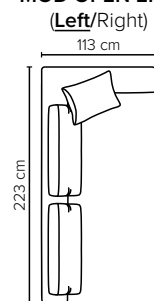

MOD OPEN END

1. **SEAT:** Cloud^{plus} System: Pocket springs + HR Foam 35 kg + on top feather mixed with shredded foam
2. **BACK:** Feather mixed with shredded foam
   Fixed seat cushions and loose back cushions
3. **ARMREST:** Foam 25-30 kg

1. **DECO PILLOWS:** Filling: feather mixed with shredded foam
   1 deco pillow per armrest size 40×55 cm
   1 deco pillow per corner size 40×55 cm
   Note: 1 seater has no decos
2. **FRAME:** Plywood + wood + foam 25 kg
3. **LEG OPTIONS:** No leg choices available for this sofa