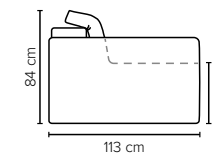

MOD OPEN END

1. **SEAT:** Cloud^{plus} System: Pocket springs + HR Foam 35 kg + on top feather mixed with shredded foam
2. **BACK:** Feather mixed with shredded foam
   Fixed seat cushions and loose back cushions
3. **ARMREST:** Foam 25-30 kg

1. **DECO PILLOWS:** Filling: feather mixed with shredded foam
   1 deco pillow per armrest size 40×55 cm
   1 deco pillow per corner size 40×55 cm
   Note: 1 seater has no decos
2. **FRAME:** Plywood + wood + foam 25 kg
3. **LEG OPTIONS:** No leg choices available for this sofa