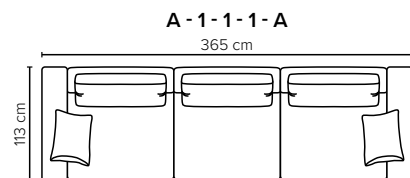

COMBINATIONS

Choose from available sofa models

MODULES

Design your own sofa

bellus®