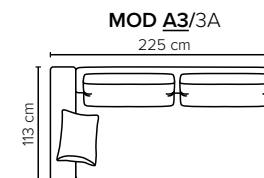

MOD OPEN END

1. **SEAT:** Cloud^{plus} System: Pocket springs + HR Foam 35 kg + on top feather mixed with shredded foam
2. **BACK:** Feather mixed with shredded foam
   Fixed seat cushions and loose back cushions
3. **ARMREST:** Foam 25-30 kg

1. **DECO PILLOWS:** Filling: feather mixed with shredded foam
   1 deco pillow per armrest size 40×55 cm
   1 deco pillow per corner size 40×55 cm
   Note: 1 seater has no decos
2. **FRAME:** Plywood + wood + foam 25 kg
3. **LEG OPTIONS:** No leg choices available for this sofa