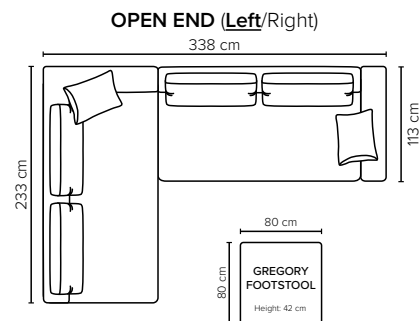

1. **SEAT:** Cloud^{plus} System: Pocket springs + HR Foam 35 kg + on top feather mixed with shredded foam
2. **BACK:** Feather mixed with shredded foam
   Fixed seat cushions and loose back cushions
3. **ARMREST:** Foam 25-30 kg

1. **DECO PILLOWS:** Filling: feather mixed with shredded foam
   1 deco pillow per armrest size 40×55 cm
   1 deco pillow per corner size 40×55 cm
   Note: 1 seater has no decos
2. **FRAME:** Plywood + wood + foam 25 kg
3. **LEG OPTIONS:** No leg choices available for this sofa