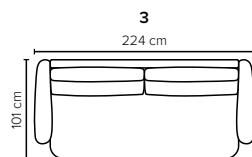

CAMERO

Comfort crafted, elegance delivered

bellus®

cloud.

COMBINATIONS

Choose from available sofa models

bellus®

SEAT: Cloud System: Pocket springs + HR Foam 35 kg covered with memory foam and 200 g fiber

BACK: HR Foam 25 kg covered with siliconized polyester fiber in separate bags with channels
Fixed seat cushions and fixed back cushions

ARMREST: Foam 25-30 kg

DECO PILLOWS: Not included in this sofa model
Additional pillows can be ordered separately