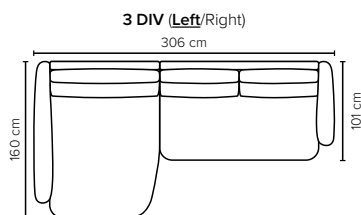

COMBINATIONS

Choose from available sofa models

bellus®

SEAT: Cloud System: Pocket springs + HR Foam 35 kg covered with memory foam and 200 g fiber

BACK: HR Foam 25 kg covered with siliconized polyester fiber in separate bags with channels
Fixed seat cushions and fixed back cushions

ARMREST: Foam 25-30 kg

DECO PILLOWS: Not included in this sofa model
Additional pillows can be ordered separately

FRAME: Plywood + wood
No-Sag springs

LEG OPTIONS: No leg choices available for this sofa