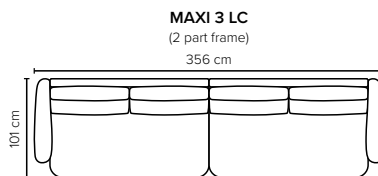

CAMERO

Comfort crafted, elegance delivered

bellus®

cloud.

COMBINATIONS

Choose from available sofa models

bellus®

SEAT: Cloud System: Pocket springs + HR Foam 35 kg covered with memory foam and 200 g fiber

BACK: HR Foam 25 kg covered with siliconized polyester fiber in separate bags with channels
Fixed seat cushions and fixed back cushions

ARMREST: Foam 25-30 kg

DECO PILLOWS: Not included in this sofa model
Additional pillows can be ordered separately