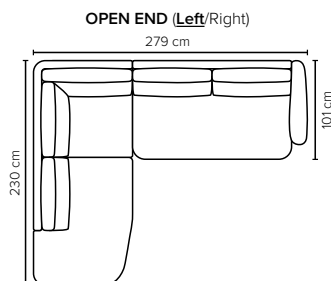

COMBINATIONS

Choose from available sofa models

bellus®

SEAT: Cloud System: Pocket springs + HR Foam 35 kg covered with memory foam and 200 g fiber

BACK: HR Foam 25 kg covered with siliconized polyester fiber in separate bags with channels
Fixed seat cushions and fixed back cushions

ARMREST: Foam 25-30 kg

DECO PILLOWS: Not included in this sofa model
Additional pillows can be ordered separately

FRAME: Plywood + wood
No-Sag springs

LEG OPTIONS: No leg choices available for this sofa