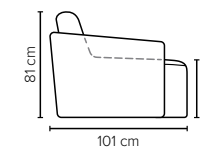

COMBINATIONS

Choose from available sofa models

bellus®

SEAT: Cloud System: Pocket springs + HR Foam 35 kg covered with memory foam and 200 g fiber

BACK: HR Foam 25 kg covered with siliconized polyester fiber in separate bags with channels
Fixed seat cushions and fixed back cushions

ARMREST: Foam 25-30 kg

DECO PILLOWS: Not included in this sofa model
Additional pillows can be ordered separately

FRAME: Plywood + wood
No-Sag springs

LEG OPTIONS: No leg choices available for this sofa