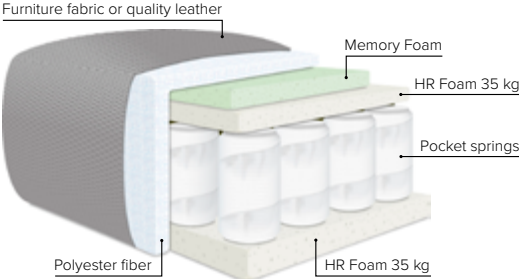

CAMERO

Comfort crafted, elegance delivered

bellus®

cloud.

COMBINATIONS

Choose from available sofa models

bellus®

SEAT: Cloud System: Pocket springs + HR Foam 35 kg covered with memory foam and 200 g fiber

BACK: HR Foam 25 kg covered with siliconized polyester fiber in separate bags with channels
Fixed seat cushions and fixed back cushions

ARMREST: Foam 25-30 kg

DECO PILLOWS: Not included in this sofa model
Additional pillows can be ordered separately

FRAME: Plywood + wood
No-Sag springs

LEG OPTIONS: No leg choices available for this sofa