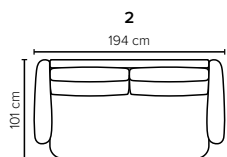

CAMERO

Comfort crafted, elegance delivered

bellus®

cloud.

COMBINATIONS

Choose from available sofa models

bellus®

SEAT: Cloud System: Pocket springs + HR Foam 35 kg covered with memory foam and 200 g fiber