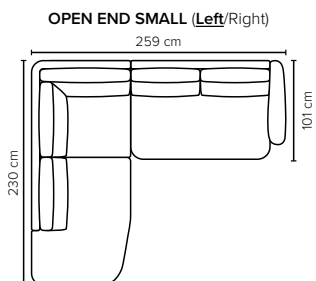

COMBINATIONS

Choose from available sofa models

bellus®

SEAT: Cloud System: Pocket springs + HR Foam 35 kg covered with memory foam and 200 g fiber

BACK: HR Foam 25 kg covered with siliconized polyester fiber in separate bags with channels
Fixed seat cushions and fixed back cushions

ARMREST: Foam 25-30 kg

DECO PILLOWS: Not included in this sofa model
Additional pillows can be ordered separately

FRAME: Plywood + wood
No-Sag springs

LEG OPTIONS: No leg choices available for this sofa