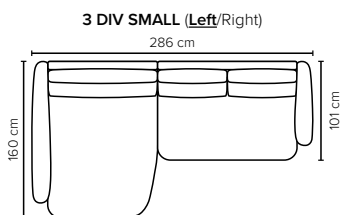

COMBINATIONS

Choose from available sofa models

bellus®

SEAT: Cloud System: Pocket springs + HR Foam 35 kg covered with memory foam and 200 g fiber

BACK: HR Foam 25 kg covered with siliconized polyester fiber in separate bags with channels
Fixed seat cushions and fixed back cushions

ARMREST: Foam 25-30 kg

DECO PILLOWS: Not included in this sofa model
Additional pillows can be ordered separately

FRAME: Plywood + wood
No-Sag springs

LEG OPTIONS: No leg choices available for this sofa