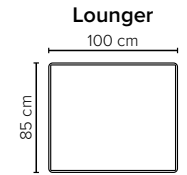

COMBINATIONS

Choose from available sofa models

MODULES

Design your own sofa

bellus®

1. **SEAT:** **Cloud System:** Pocket springs + HR Foam 35 kg covered with memory foam and 200 g fiber
2. **BACK:** Silicized polyester fiber
   Fixed seat cushions and loose back cushions
3. **ARMREST:** Foam 25-30 kg

1. **DECO PILLOWS:** 1 deco pillow per armrest size 40x40 cm
   2 deco pillows per corner size 40x40 cm
2. **FRAME:** Plywood + wood
   No-Sag springs
3. **LEG OPTIONS:** Standard: floating/hidden legs (wooden, h: 5 cm)
   Optional: Leg 72 (wooden, h: 8 cm)

Leg 72

Wooden colors

BLACK