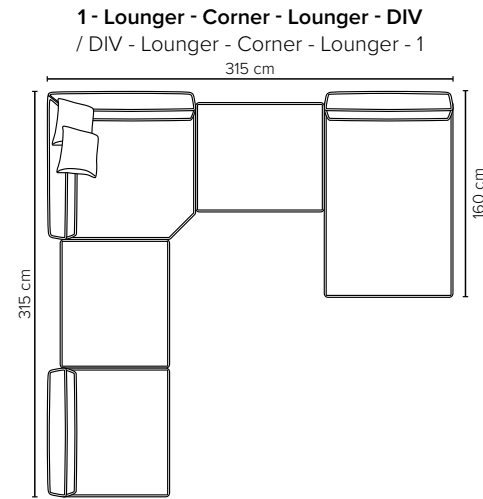

COMBINATIONS

Choose from available sofa models

MODULES

Design your own sofa

bellus®

1. **SEAT:** **Cloud System:** Pocket springs + HR Foam 35 kg covered with memory foam and 200 g fiber
2. **BACK:** Silicized polyester fiber
   Fixed seat cushions and loose back cushions
3. **ARMREST:** Foam 25-30 kg

1. **DECO PILLOWS:** 1 deco pillow per armrest size 40x40 cm
   2 deco pillows per corner size 40x40 cm
2. **FRAME:** Plywood + wood
   No-Sag springs
3. **LEG OPTIONS:** Standard: floating/hidden legs (wooden, h: 5 cm)
   Optional: Leg 72 (wooden, h: 8 cm)

Leg 72

Wooden colors

BLACK