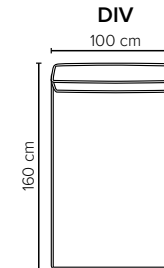

COMBINATIONS

Choose from available sofa models

MODULES

Design your own sofa

bellus®

1. **SEAT:** **Cloud System:** Pocket springs + HR Foam 35 kg covered with memory foam and 200 g fiber
2. **BACK:** Silicized polyester fiber
   Fixed seat cushions and loose back cushions
3. **ARMREST:** Foam 25-30 kg

1. **DECO PILLOWS:** 1 deco pillow per armrest size 40x40 cm
   2 deco pillows per corner size 40x40 cm
2. **FRAME:** Plywood + wood
   No-Sag springs
3. **LEG OPTIONS:** Standard: floating/hidden legs (wooden, h: 5 cm)
   Optional: Leg 72 (wooden, h: 8 cm)

Leg 72

Wooden colors

BLACK