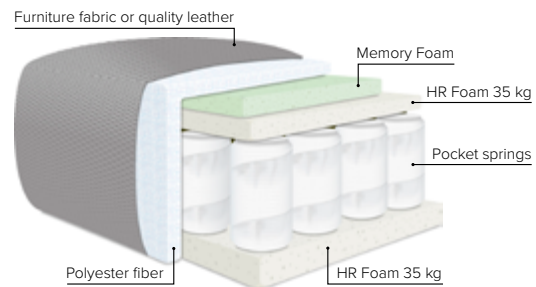

BONI

A myriad of possible combinations to make your own personal lounge

bellus[®]

cloud.

COMBINATIONS

Choose from available sofa models

MODULES

Design your own sofa

bellus®

- SEAT:** **Cloud System:** Pocket springs + HR Foam 35 kg covered with memory foam and 200 g fiber
- BACK:** Silicized polyester fiber
Fixed seat cushions and loose back cushions
- ARMREST:** Foam 25-30 kg

- DECO PILLOWS:** 1 deco pillow per armrest size 40x40 cm
2 deco pillows per corner size 40x40 cm
- FRAME:** Plywood + wood
No-Sag springs
- LEG OPTIONS:** Standard: floating/hidden legs (wooden, h: 5 cm)
Optional: Leg 72 (wooden, h: 8 cm)