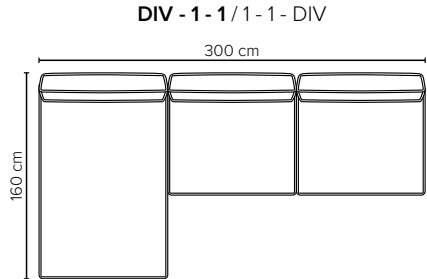

COMBINATIONS

Choose from available sofa models

MODULES

Design your own sofa

bellus®

1. **SEAT:** **Cloud System:** Pocket springs + HR Foam 35 kg covered with memory foam and 200 g fiber
2. **BACK:** Silicized polyester fiber
   Fixed seat cushions and loose back cushions
3. **ARMREST:** Foam 25-30 kg

1. **DECO PILLOWS:** 1 deco pillow per armrest size 40x40 cm
   2 deco pillows per corner size 40x40 cm
2. **FRAME:** Plywood + wood
   No-Sag springs
3. **LEG OPTIONS:** Standard: floating/hidden legs (wooden, h: 5 cm)
   Optional: Leg 72 (wooden, h: 8 cm)

Leg 72

Wooden colors

BLACK