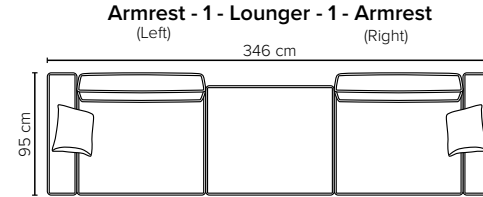

COMBINATIONS

Choose from available sofa models

MODULES

Design your own sofa

bellus®

1. **SEAT:** **Cloud System:** Pocket springs + HR Foam 35 kg covered with memory foam and 200 g fiber
2. **BACK:** Silicized polyester fiber
   Fixed seat cushions and loose back cushions
3. **ARMREST:** Foam 25-30 kg

1. **DECO PILLOWS:** 1 deco pillow per armrest size 40x40 cm
   2 deco pillows per corner size 40x40 cm
2. **FRAME:** Plywood + wood
   No-Sag springs
3. **LEG OPTIONS:** Standard: floating/hidden legs (wooden, h: 5 cm)
   Optional: Leg 72 (wooden, h: 8 cm)

Leg 72

Wooden colors

BLACK