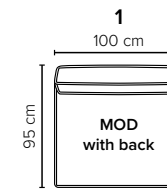

COMBINATIONS

Choose from available sofa models

MODULES

Design your own sofa

bellus®

1. **SEAT:** **Cloud System:** Pocket springs + HR Foam 35 kg covered with memory foam and 200 g fiber
2. **BACK:** Silicized polyester fiber
   Fixed seat cushions and loose back cushions
3. **ARMREST:** Foam 25-30 kg

1. **DECO PILLOWS:** 1 deco pillow per armrest size 40x40 cm
   2 deco pillows per corner size 40x40 cm
2. **FRAME:** Plywood + wood
   No-Sag springs
3. **LEG OPTIONS:** Standard: floating/hidden legs (wooden, h: 5 cm)
   Optional: Leg 72 (wooden, h: 8 cm)

Leg 72

Wooden colors

BLACK