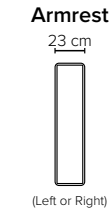

COMBINATIONS

Choose from available sofa models

MODULES

Design your own sofa

bellus®

1. **SEAT:** **Cloud System:** Pocket springs + HR Foam 35 kg covered with memory foam and 200 g fiber
2. **BACK:** Silicized polyester fiber
   Fixed seat cushions and loose back cushions
3. **ARMREST:** Foam 25-30 kg

1. **DECO PILLOWS:** 1 deco pillow per armrest size 40x40 cm
   2 deco pillows per corner size 40x40 cm
2. **FRAME:** Plywood + wood
   No-Sag springs
3. **LEG OPTIONS:** Standard: floating/hidden legs (wooden, h: 5 cm)
   Optional: Leg 72 (wooden, h: 8 cm)

Leg 72

Wooden colors

BLACK