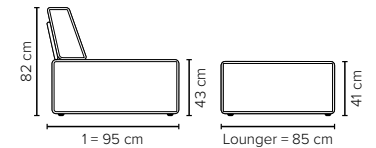

COMBINATIONS

Choose from available sofa models

MODULES

Design your own sofa

bellus®

1. **SEAT:** **Cloud System:** Pocket springs + HR Foam 35 kg covered with memory foam and 200 g fiber
2. **BACK:** Silicized polyester fiber
   Fixed seat cushions and loose back cushions
3. **ARMREST:** Foam 25-30 kg

1. **DECO PILLOWS:** 1 deco pillow per armrest size 40x40 cm
   2 deco pillows per corner size 40x40 cm
2. **FRAME:** Plywood + wood
   No-Sag springs
3. **LEG OPTIONS:** Standard: floating/hidden legs (wooden, h: 5 cm)
   Optional: Leg 72 (wooden, h: 8 cm)

Leg 72

Wooden colors

BLACK