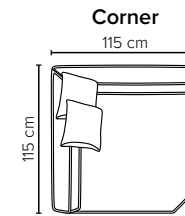

COMBINATIONS

Choose from available sofa models

MODULES

Design your own sofa

bellus®

1. **SEAT:** **Cloud System:** Pocket springs + HR Foam 35 kg covered with memory foam and 200 g fiber
2. **BACK:** Silicized polyester fiber
   Fixed seat cushions and loose back cushions
3. **ARMREST:** Foam 25-30 kg

1. **DECO PILLOWS:** 1 deco pillow per armrest size 40x40 cm
   2 deco pillows per corner size 40x40 cm
2. **FRAME:** Plywood + wood
   No-Sag springs
3. **LEG OPTIONS:** Standard: floating/hidden legs (wooden, h: 5 cm)
   Optional: Leg 72 (wooden, h: 8 cm)

Leg 72

Wooden colors

BLACK