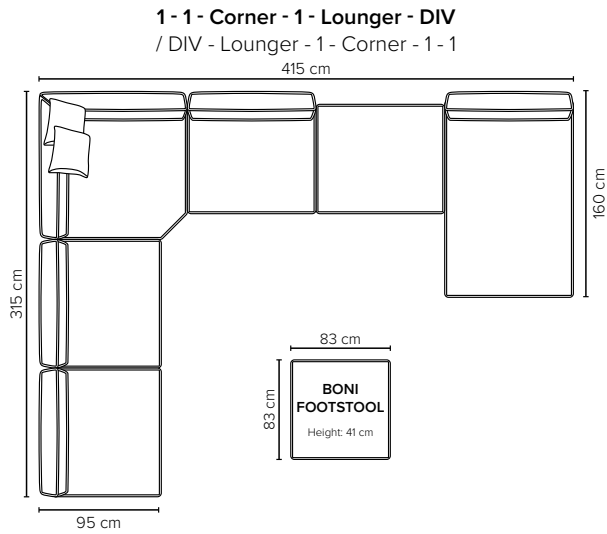

COMBINATIONS

Choose from available sofa models

MODULES

Design your own sofa

bellus®

1. **SEAT:** **Cloud System:** Pocket springs + HR Foam 35 kg covered with memory foam and 200 g fiber
2. **BACK:** Silicized polyester fiber
   Fixed seat cushions and loose back cushions
3. **ARMREST:** Foam 25-30 kg

1. **DECO PILLOWS:** 1 deco pillow per armrest size 40x40 cm
   2 deco pillows per corner size 40x40 cm
2. **FRAME:** Plywood + wood
   No-Sag springs
3. **LEG OPTIONS:** Standard: floating/hidden legs (wooden, h: 5 cm)
   Optional: Leg 72 (wooden, h: 8 cm)

Leg 72

Wooden colors

BLACK