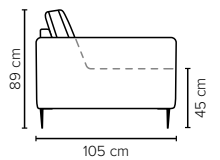

COMBINATIONS Choose from available sofa models

bellus®

- **SEAT:** **Cloud System:** Pocket springs + HR Foam 35 kg covered with memory foam and 200 g fiber
- **BACK:** Siliconized polyester fiber
  Fixed seat cushions, fixed back cushions
- **ARMREST:** Foam 25-30 kg

- **Armrest pillow:** Foam 25 kg + siliconized polyester fiber 300-600 g
- **DECO PILLOWS:** Not included in this sofa model
  Additional pillows can be ordered separately
- **FRAME:** Plywood + wood + foam 25 kg
- **LEG OPTIONS:** Standard: Leg 15 (metal, h: 17 cm)