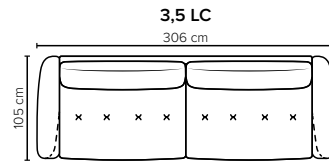

COMBINATIONS Choose from available sofa models

bellus®