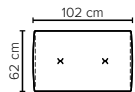

COMBINATIONS Choose from available sofa models

bellus®

**BOHEME
FOOTSTOOL**
Height: 43 cm