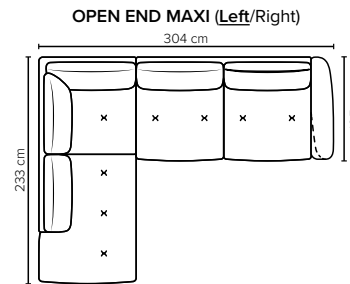

COMBINATIONS Choose from available sofa models

bellus®