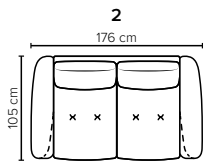

COMBINATIONS Choose from available sofa models

bellus®