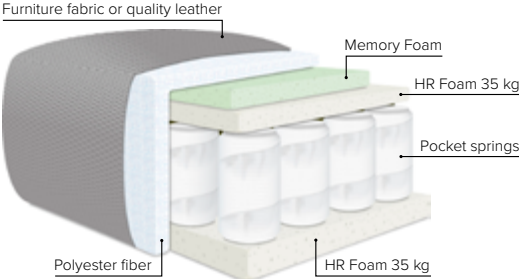

BOHEME

Lush and comfy

bellus®

cloud.

COMBINATIONS Choose from available sofa models

bellus®

**BOHEME
FOOTSTOOL**
Height: 43 cm

- SEAT:** **Cloud System:** Pocket springs + HR Foam 35 kg covered with memory foam and 200 g fiber
- BACK:** Siliconized polyester fiber
Fixed seat cushions, fixed back cushions
- ARMREST:** Foam 25-30 kg

- Armrest pillow:** Foam 25 kg + siliconized polyester fiber 300-600 g
- DECO PILLOWS:** Not included in this sofa model
Additional pillows can be ordered separately
- FRAME:** Plywood + wood + foam 25 kg
- LEG OPTIONS:** Standard: Leg 15 (metal, h: 17 cm)

All measurements are approximate, +/- 3 cm. Sofa height measured with leg 15.
Please visit www.bellus.com for the latest product versions.