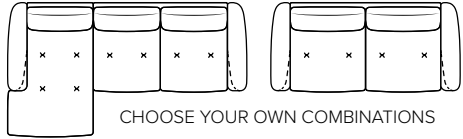

BOHEME

Lush and comfy

bellus®

cloud.

COMBINATIONS Choose from available sofa models

bellus®

**BOHEME
FOOTSTOOL**
Height: 43 cm

- SEAT:** **Cloud System:** Pocket springs + HR Foam 35 kg covered with memory foam and 200 g fiber
- BACK:** Siliconized polyester fiber
Fixed seat cushions, fixed back cushions
- ARMREST:** Foam 25-30 kg

- Armrest pillow:** Foam 25 kg + siliconized polyester fiber 300-600 g
- DECO PILLOWS:** Not included in this sofa model
Additional pillows can be ordered separately
- FRAME:** Plywood + wood + foam 25 kg
- LEG OPTIONS:** Standard: Leg 15 (metal, h: 17 cm)

All measurements are approximate, +/- 3 cm. Sofa height measured with leg 15.
Please visit www.bellus.com for the latest product versions.