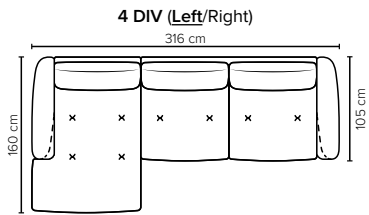

COMBINATIONS Choose from available sofa models

bellus®