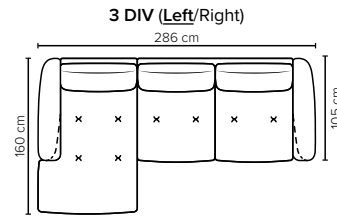

COMBINATIONS Choose from available sofa models

bellus®