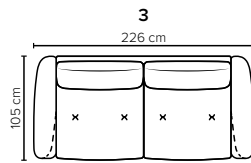

COMBINATIONS Choose from available sofa models

bellus®