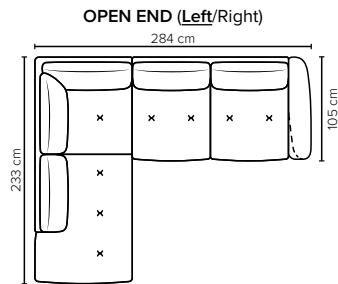

COMBINATIONS Choose from available sofa models

bellus®