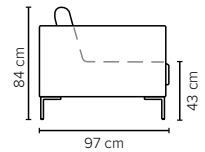

COMBINATIONS

Choose from available sofa models

MODULES

Design your own sofa

bellus®

- **SEAT:** **Cloud System:** Pocket springs + HR Foam 35 kg covered with memory foam and 200 g fiber
- **BACK:** Foam 25 kg covered with mix of feathers and shredded foam
  Loose seat cushions and loose back cushions
- **ARMREST:** Foam 25-30 kg

- **DECO PILLOWS:** 1 tube pillow per armrest
  Filling: feather mixed with shredded foam
- **FRAME:** Plywood + wood + foam 25 kg
- **LEG OPTIONS:** Standard: Leg 139 (metal, h: 17 cm)

Metal colors