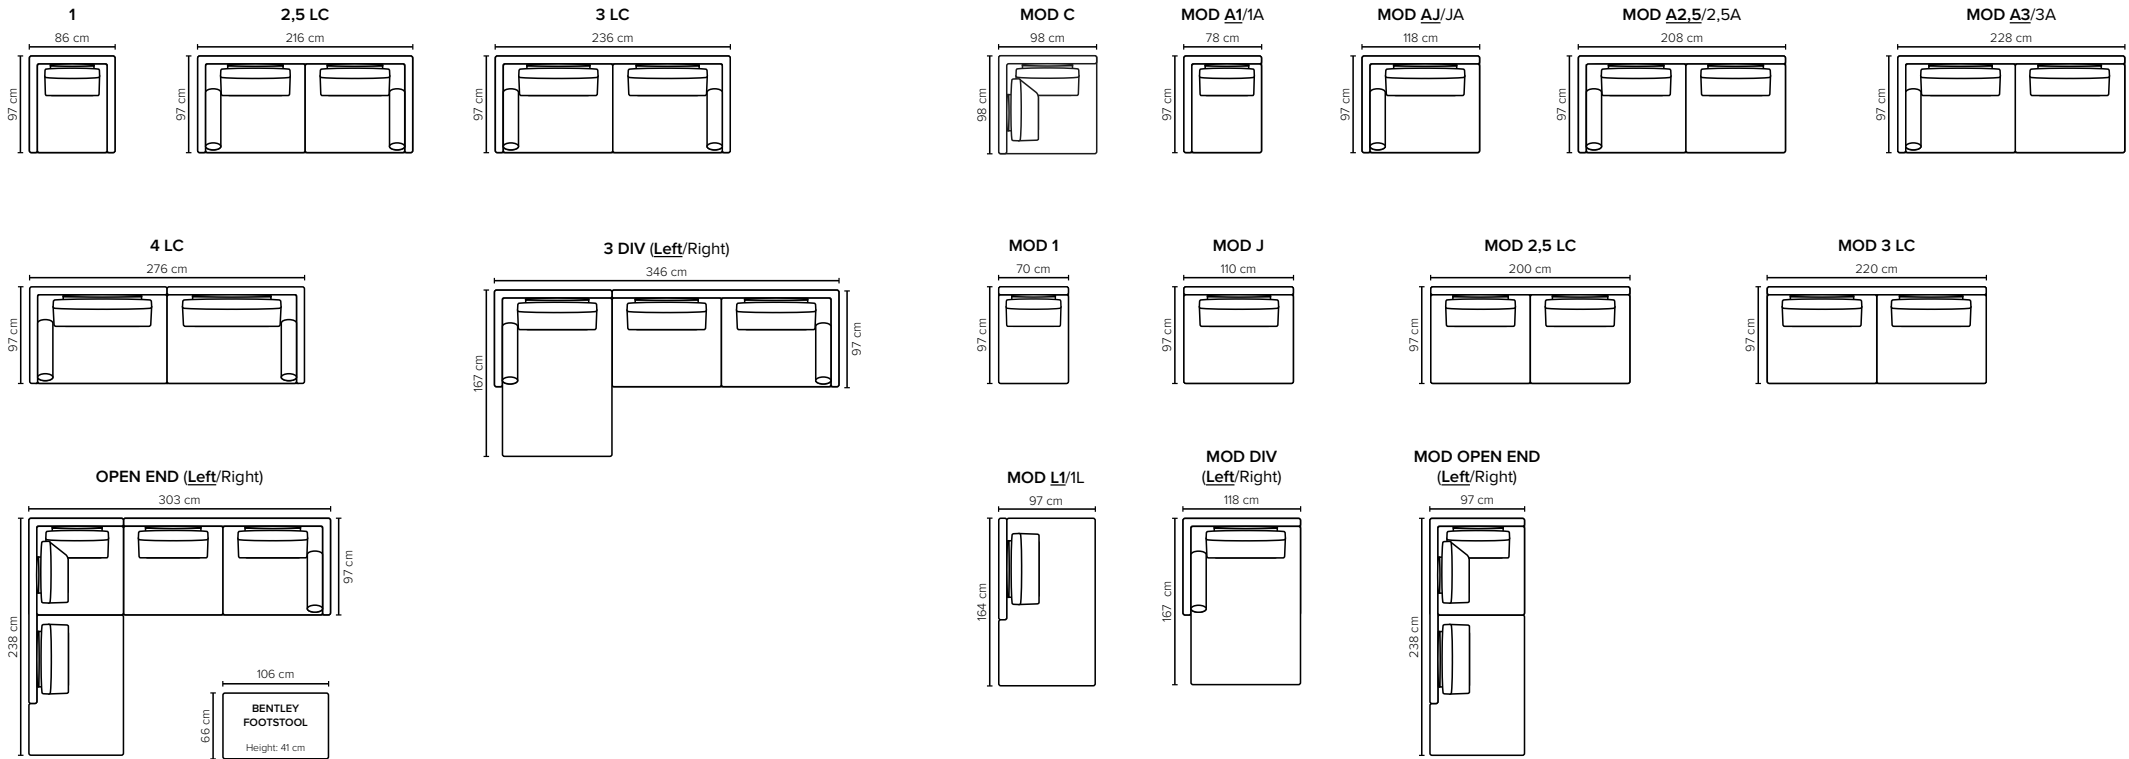

COMBINATIONS

Choose from available sofa models

MODULES

Design your own sofa

bellus®

- **SEAT:** **Cloud System:** Pocket springs + HR Foam 35 kg covered with memory foam and 200 g fiber
- **BACK:** Foam 25 kg covered with mix of feathers and shredded foam
  Loose seat cushions and loose back cushions
- **ARMREST:** Foam 25-30 kg

- **DECO PILLOWS:** 1 tube pillow per armrest
  Filling: feather mixed with shredded foam
- **FRAME:** Plywood + wood + foam 25 kg
- **LEG OPTIONS:** Standard: Leg 139 (metal, h: 17 cm)

Metal colors