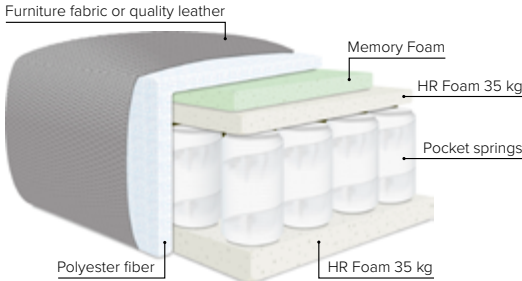

BENTLEY

The name says it all

bellus[®]

cloud.

DESIGN YOUR OWN SOFA

COMBINATIONS

Choose from available sofa models

MODULES

Design your own sofa

bellus®

- SEAT:** **Cloud System:** Pocket springs + HR Foam 35 kg covered with memory foam and 200 g fiber
- BACK:** Foam 25 kg covered with mix of feathers and shredded foam
Loose seat cushions and loose back cushions
- ARMREST:** Foam 25-30 kg

- DECO PILLOWS:** 1 tube pillow per armrest
Filling: feather mixed with shredded foam
- FRAME:** Plywood + wood + foam 25 kg
- LEG OPTIONS:** Standard: Leg 139 (metal, h: 17 cm)

Leg 139

Metal colors

All measurements are approximate, +/- 3 cm. Sofa height measured with leg 139. Please visit www.bellus.com for the latest product versions.