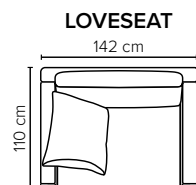

COMBINATIONS

Choose from available sofa models

MODULES

Design your own sofa

bellus®

SEAT: Cloud^{Plus} System: Pocket springs + HR Foam 35 kg + on top feather mixed with shredded foam

BACK: Siliconized polyester fiber
Loose seat cushions and loose back cushions

ARMREST: Foam 25-30 kg

DECO PILLOWS: Filling: feather mixed with shredded foam
1 deco pillow per armrest size 60x65 cm
1 deco pillow per corner size 60x65 cm
Note: Loveseat has 1 deco pillow size 60x65 cm

FRAME: Plywood + wood + foam 25 kg

LEG OPTIONS: No leg choices available for this sofa