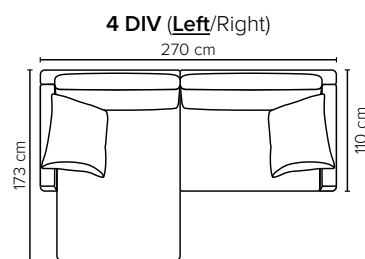

COMBINATIONS

Choose from available sofa models

MODULES

Design your own sofa

bellus®

SEAT: Cloud^{Plus} System: Pocket springs + HR Foam 35 kg + on top feather mixed with shredded foam

BACK: Siliconized polyester fiber
Loose seat cushions and loose back cushions

ARMREST: Foam 25-30 kg

DECO PILLOWS: Filling: feather mixed with shredded foam
1 deco pillow per armrest size 60x65 cm
1 deco pillow per corner size 60x65 cm
Note: Loveseat has 1 deco pillow size 60x65 cm

FRAME: Plywood + wood + foam 25 kg

LEG OPTIONS: No leg choices available for this sofa