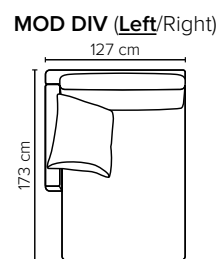

COMBINATIONS

Choose from available sofa models

MODULES

Design your own sofa

bellus®

SEAT: Cloud^{Plus} System: Pocket springs + HR Foam 35 kg + on top feather mixed with shredded foam

BACK: Siliconized polyester fiber
Loose seat cushions and loose back cushions

ARMREST: Foam 25-30 kg

DECO PILLOWS: Filling: feather mixed with shredded foam
1 deco pillow per armrest size 60x65 cm
1 deco pillow per corner size 60x65 cm
Note: Loveseat has 1 deco pillow size 60x65 cm

FRAME: Plywood + wood + foam 25 kg

LEG OPTIONS: No leg choices available for this sofa