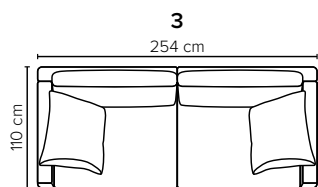

COMBINATIONS

Choose from available sofa models

MODULES

Design your own sofa

bellus®

SEAT: Cloud^{Plus} System: Pocket springs + HR Foam 35 kg + on top feather mixed with shredded foam

BACK: Siliconized polyester fiber
Loose seat cushions and loose back cushions

ARMREST: Foam 25-30 kg

DECO PILLOWS: Filling: feather mixed with shredded foam
1 deco pillow per armrest size 60x65 cm
1 deco pillow per corner size 60x65 cm
Note: Loveseat has 1 deco pillow size 60x65 cm

FRAME: Plywood + wood + foam 25 kg

LEG OPTIONS: No leg choices available for this sofa