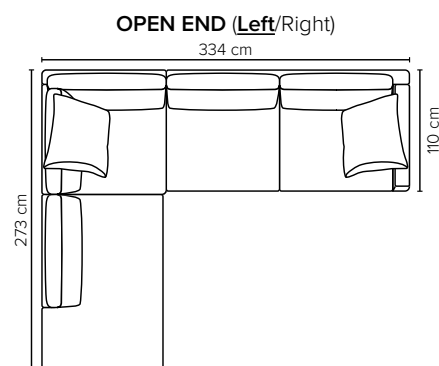

COMBINATIONS

Choose from available sofa models

MODULES

Design your own sofa

bellus®

SEAT: Cloud^{Plus} System: Pocket springs + HR Foam 35 kg + on top feather mixed with shredded foam

BACK: Siliconized polyester fiber
Loose seat cushions and loose back cushions

ARMREST: Foam 25-30 kg

DECO PILLOWS: Filling: feather mixed with shredded foam
1 deco pillow per armrest size 60x65 cm
1 deco pillow per corner size 60x65 cm
Note: Loveseat has 1 deco pillow size 60x65 cm

FRAME: Plywood + wood + foam 25 kg

LEG OPTIONS: No leg choices available for this sofa