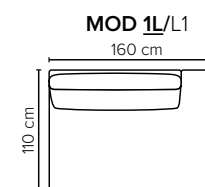

COMBINATIONS

Choose from available sofa models

MODULES

Design your own sofa

bellus®

SEAT: Cloud^{Plus} System: Pocket springs + HR Foam 35 kg + on top feather mixed with shredded foam

BACK: Siliconized polyester fiber
Loose seat cushions and loose back cushions

ARMREST: Foam 25-30 kg

DECO PILLOWS: Filling: feather mixed with shredded foam
1 deco pillow per armrest size 60x65 cm
1 deco pillow per corner size 60x65 cm
Note: Loveseat has 1 deco pillow size 60x65 cm

FRAME: Plywood + wood + foam 25 kg

LEG OPTIONS: No leg choices available for this sofa