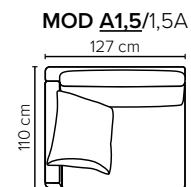

COMBINATIONS

Choose from available sofa models

MODULES

Design your own sofa

bellus®

SEAT: Cloud^{Plus} System: Pocket springs + HR Foam 35 kg + on top feather mixed with shredded foam

BACK: Siliconized polyester fiber
Loose seat cushions and loose back cushions

ARMREST: Foam 25-30 kg

DECO PILLOWS: Filling: feather mixed with shredded foam
1 deco pillow per armrest size 60x65 cm
1 deco pillow per corner size 60x65 cm
Note: Loveseat has 1 deco pillow size 60x65 cm

FRAME: Plywood + wood + foam 25 kg

LEG OPTIONS: No leg choices available for this sofa