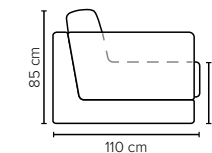

COMBINATIONS

Choose from available sofa models

MODULES

Design your own sofa

bellus®

SEAT: Cloud^{Plus} System: Pocket springs + HR Foam 35 kg + on top feather mixed with shredded foam

BACK: Siliconized polyester fiber
Loose seat cushions and loose back cushions

ARMREST: Foam 25-30 kg

DECO PILLOWS: Filling: feather mixed with shredded foam
1 deco pillow per armrest size 60x65 cm
1 deco pillow per corner size 60x65 cm
Note: Loveseat has 1 deco pillow size 60x65 cm

FRAME: Plywood + wood + foam 25 kg

LEG OPTIONS: No leg choices available for this sofa