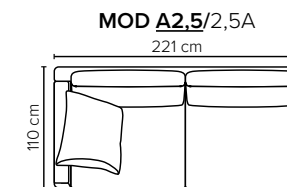

COMBINATIONS

Choose from available sofa models

MODULES

Design your own sofa

bellus®

SEAT: Cloud^{Plus} System: Pocket springs + HR Foam 35 kg + on top feather mixed with shredded foam

BACK: Siliconized polyester fiber
Loose seat cushions and loose back cushions

ARMREST: Foam 25-30 kg

DECO PILLOWS: Filling: feather mixed with shredded foam
1 deco pillow per armrest size 60x65 cm
1 deco pillow per corner size 60x65 cm
Note: Loveseat has 1 deco pillow size 60x65 cm

FRAME: Plywood + wood + foam 25 kg

LEG OPTIONS: No leg choices available for this sofa