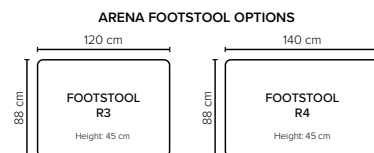

COMBINATIONS

Choose from available sofa models

MODULES

Design your own sofa

bellus®

SEAT: Cloud^{Plus} System: Pocket springs + HR Foam 35 kg + on top feather mixed with shredded foam

BACK: Siliconized polyester fiber
Loose seat cushions and loose back cushions

ARMREST: Foam 25-30 kg

DECO PILLOWS: Filling: feather mixed with shredded foam
1 deco pillow per armrest size 60x65 cm
1 deco pillow per corner size 60x65 cm
Note: Loveseat has 1 deco pillow size 60x65 cm

FRAME: Plywood + wood + foam 25 kg

LEG OPTIONS: No leg choices available for this sofa