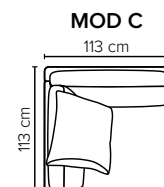

COMBINATIONS

Choose from available sofa models

MODULES

Design your own sofa

bellus®

SEAT: Cloud^{Plus} System: Pocket springs + HR Foam 35 kg + on top feather mixed with shredded foam

BACK: Siliconized polyester fiber
Loose seat cushions and loose back cushions

ARMREST: Foam 25-30 kg

DECO PILLOWS: Filling: feather mixed with shredded foam
1 deco pillow per armrest size 60x65 cm
1 deco pillow per corner size 60x65 cm
Note: Loveseat has 1 deco pillow size 60x65 cm

FRAME: Plywood + wood + foam 25 kg

LEG OPTIONS: No leg choices available for this sofa