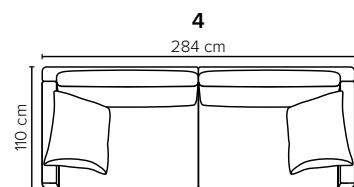

COMBINATIONS

Choose from available sofa models

MODULES

Design your own sofa

bellus®

SEAT: Cloud^{Plus} System: Pocket springs + HR Foam 35 kg + on top feather mixed with shredded foam

BACK: Siliconized polyester fiber
Loose seat cushions and loose back cushions

ARMREST: Foam 25-30 kg

DECO PILLOWS: Filling: feather mixed with shredded foam
1 deco pillow per armrest size 60x65 cm
1 deco pillow per corner size 60x65 cm
Note: Loveseat has 1 deco pillow size 60x65 cm

FRAME: Plywood + wood + foam 25 kg

LEG OPTIONS: No leg choices available for this sofa