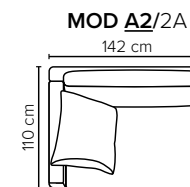

COMBINATIONS

Choose from available sofa models

MODULES

Design your own sofa

bellus®

SEAT: Cloud^{Plus} System: Pocket springs + HR Foam 35 kg + on top feather mixed with shredded foam

BACK: Siliconized polyester fiber
Loose seat cushions and loose back cushions

ARMREST: Foam 25-30 kg

DECO PILLOWS: Filling: feather mixed with shredded foam
1 deco pillow per armrest size 60x65 cm
1 deco pillow per corner size 60x65 cm
Note: Loveseat has 1 deco pillow size 60x65 cm

FRAME: Plywood + wood + foam 25 kg

LEG OPTIONS: No leg choices available for this sofa