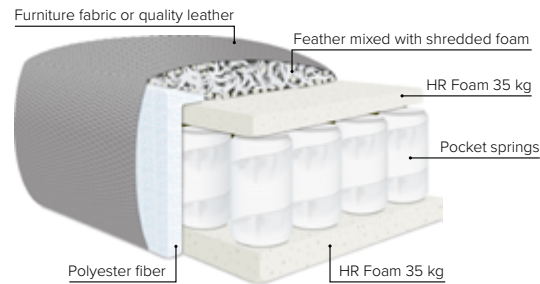

# ARENA

Spacious seating options and clean-lined, low-profile silhouette

bellus<sup>®</sup>

cloud.  
plus

## MODULES

Design your own sofa

bellus®

**SEAT:** Cloud<sup>Plus</sup> System: Pocket springs + HR Foam 35 kg + on top feather mixed with shredded foam

**BACK:** Siliconized polyester fiber  
Loose seat cushions and loose back cushions

**ARMREST:** Foam 25-30 kg

**DECO PILLOWS:** Filling: feather mixed with shredded foam  
1 deco pillow per armrest size 60x65 cm  
1 deco pillow per corner size 60x65 cm  
**Note:** Loveseat has 1 deco pillow size 60x65 cm

**FRAME:** Plywood + wood + foam 25 kg

**LEG OPTIONS:** No leg choices available for this sofa