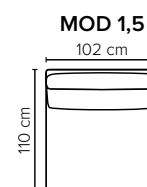

COMBINATIONS

Choose from available sofa models

MODULES

Design your own sofa

bellus®

SEAT: Cloud^{Plus} System: Pocket springs + HR Foam 35 kg + on top feather mixed with shredded foam

BACK: Siliconized polyester fiber
Loose seat cushions and loose back cushions

ARMREST: Foam 25-30 kg

DECO PILLOWS: Filling: feather mixed with shredded foam
1 deco pillow per armrest size 60x65 cm
1 deco pillow per corner size 60x65 cm
Note: Loveseat has 1 deco pillow size 60x65 cm

FRAME: Plywood + wood + foam 25 kg

LEG OPTIONS: No leg choices available for this sofa