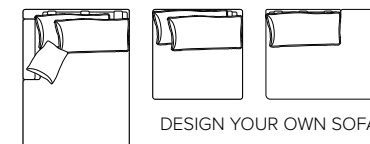

cloud.
plus