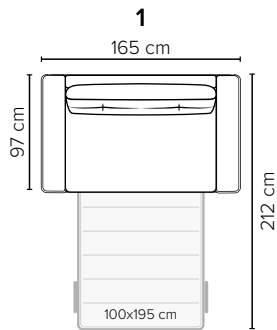

COMBINATIONS

Choose from available sofa models

bellus®

ALBA ARMREST OPTIONS

D*
20 cm

*Standard armrest

B
13 cm

Optional armrest

- Armrest D*** Leg 35 (wooden, h: 6 cm)
- Armrest B** Leg 34 (wooden, h: 6 cm)

Leg 35

Leg 34

Wooden colors