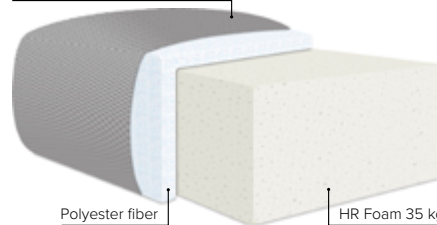

ALBA

Compact, elegant and comfortable sofa bed

bellus®

GOOD SLEEP SOFA

Furniture fabric or quality leather

Polyester fiber

HR Foam 35 kg

SEVERAL SLEEP COMFORT OPTIONS

COMBINATIONS

Choose from available sofa models

bellus®

ALBA ARMREST OPTIONS

D*
20 cm

*Standard armrest

B
13 cm

Optional armrest

Alba with standard bonnell mattress

- SEAT:** HR Foam 35 kg covered with 200 g fiber
- BACK:** Foam 25 kg covered with 200 g fiber
Loose seat cushions, fixed with Velcro to allow mechanism movement, loose back cushions
- ARMREST:** Foam 25-30 kg