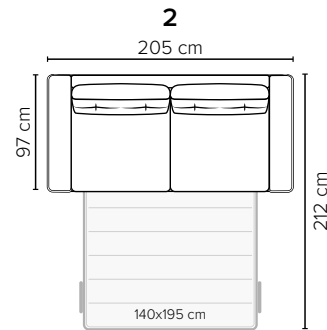

COMBINATIONS

Choose from available sofa models

bellus®

ALBA ARMREST OPTIONS

D*
20 cm

*Standard armrest

B
13 cm

Optional armrest

- Armrest D*** Leg 35 (wooden, h: 6 cm)
- Armrest B** Leg 34 (wooden, h: 6 cm)

Leg 35

Leg 34

Wooden colors