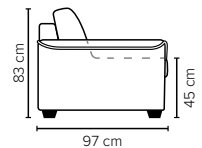

COMBINATIONS

Choose from available sofa models

bellus®

ALBA ARMREST OPTIONS

D*
20 cm

*Standard armrest

B
13 cm

Optional armrest

- **SEAT:** HR Foam 35 kg covered with 200 g fiber
- **BACK:** Foam 25 kg covered with 200 g fiber
  Loose seat cushions, fixed with Velcro to allow mechanism movement, loose back cushions
- **ARMREST:** Foam 25-30 kg

- **DECO PILLOWS:** Not included in this sofa model
  Additional pillows can be ordered separately
- **FRAME:** Plywood + wood
- **MATTRESS:** **Standard:** Bonnell
  Optional: Pocket or Memory

ARMREST AND LEG OPTIONS:

- **Armrest D*** Leg 35 (wooden, h: 6 cm)
- **Armrest B** Leg 34 (wooden, h: 6 cm)

Wooden colors