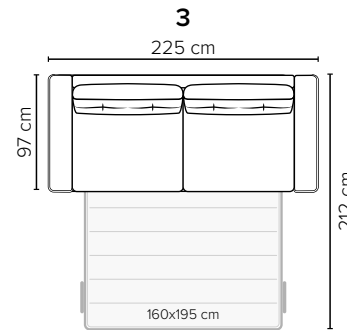

COMBINATIONS

Choose from available sofa models

bellus®

ALBA ARMREST OPTIONS

D*
20 cm

*Standard armrest

B
13 cm

Optional armrest

- Armrest D*** Leg 35 (wooden, h: 6 cm)
- Armrest B** Leg 34 (wooden, h: 6 cm)

Leg 35

Leg 34

Wooden colors