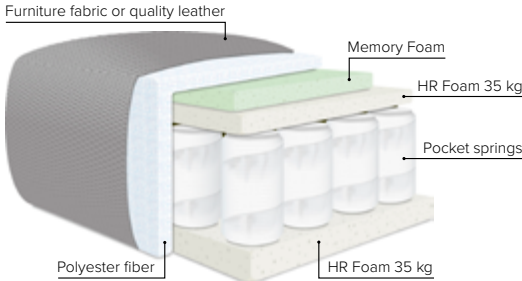

MONTANA

From modules to combinations

bellus®

SEAT: Cloud System: Pocket springs + HR Foam 35 kg covered with memory foam and 200 g fiber

BACK: Silicized polyester fiber
Loose seat cushions and loose back cushions

ARMREST: Foam 25 kg

DECO PILLOWS: 1 deco pillow per armrest size 40x40 cm (available for fabric sofas)
1 deco pillow per corner 40x40

FRAME: Plywood + wood
No-Sag springs

LEG OPTIONS: Standard: Leg 53 (metal, h: 13 cm)
Optional: Leg 1 (wooden, h: 11 cm)

All measurements are approximate, +/- 3 cm. Sofa height measured with leg 53. Please visit www.bellus.com for the latest product versions.