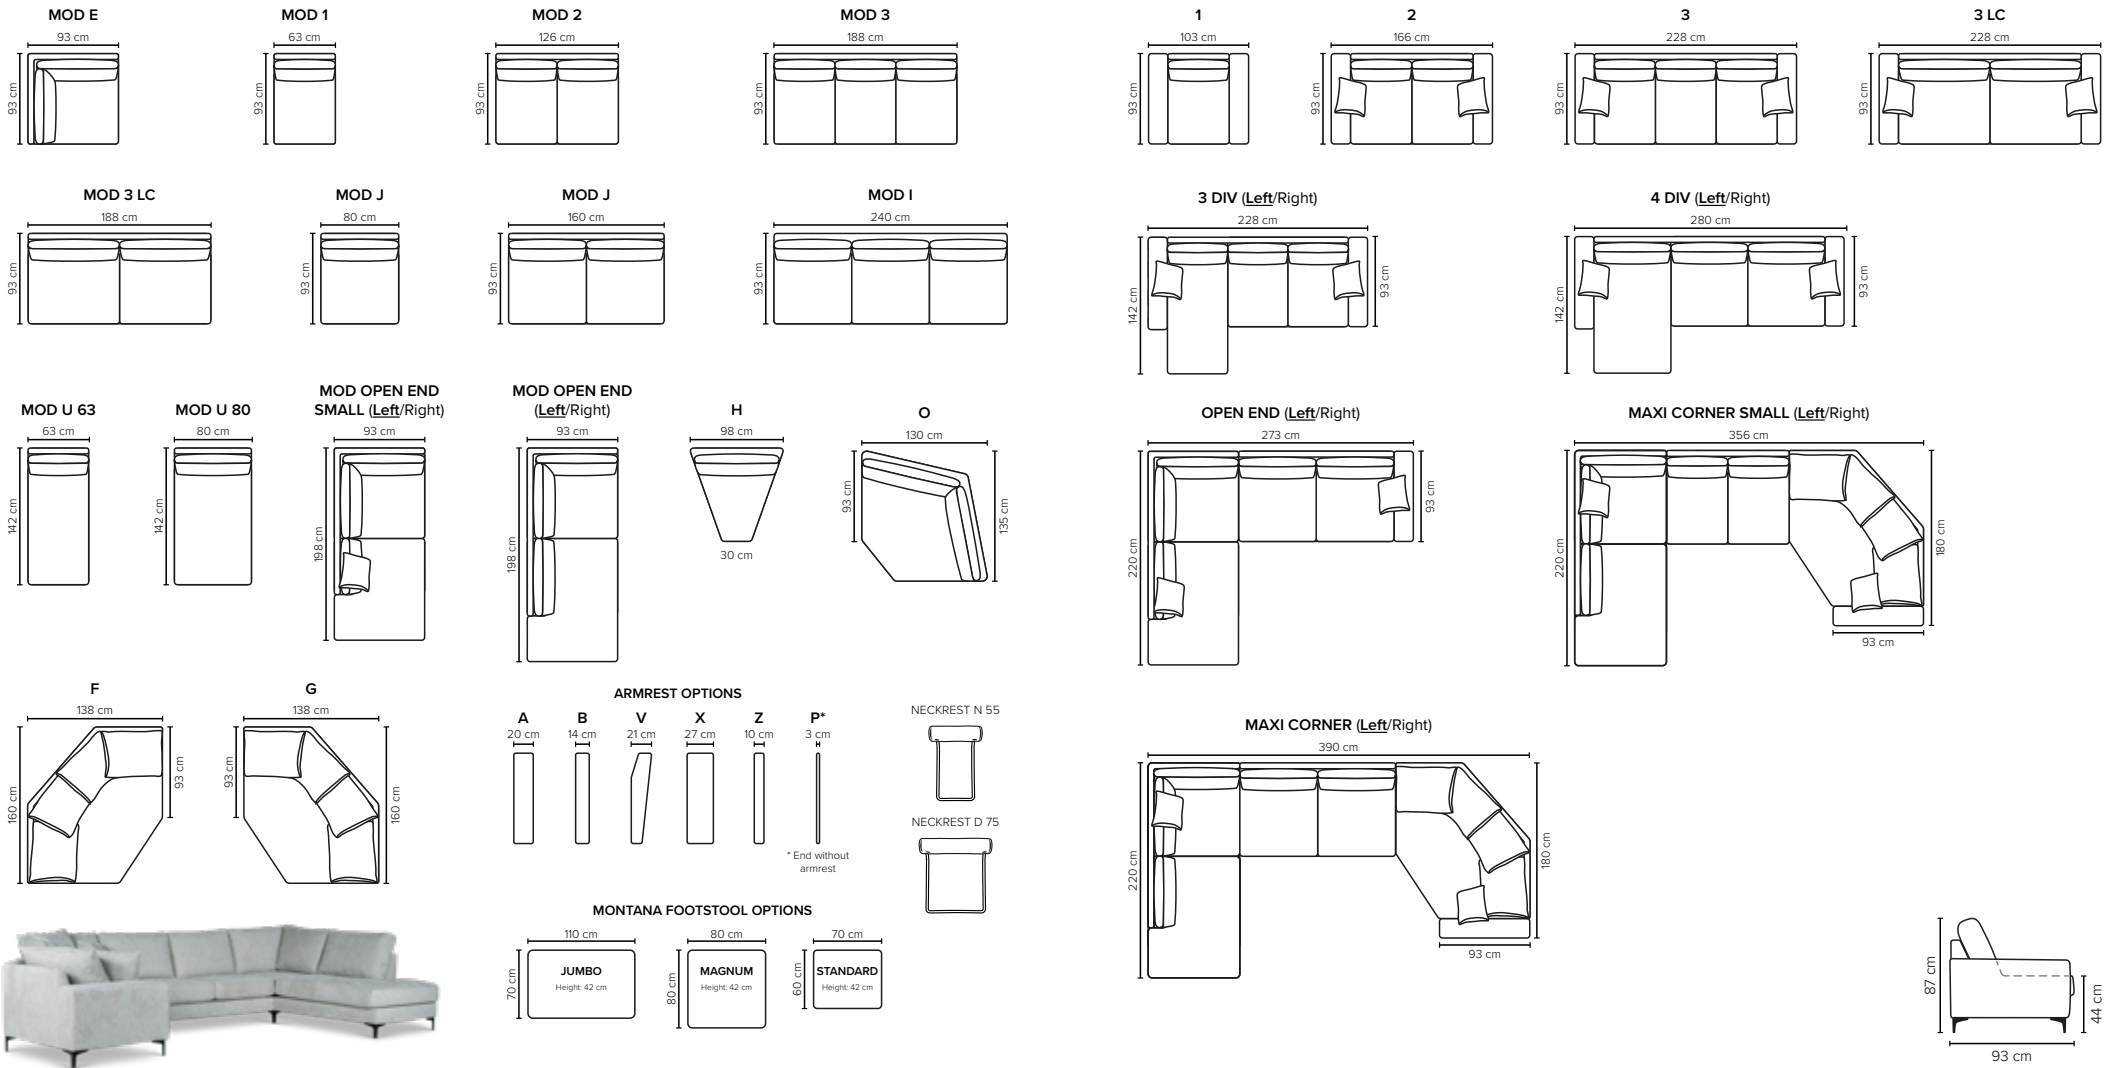

SEAT: Cloud System: Pocket springs + HR Foam 35 kg covered with memory foam and 200 g fiber

BACK: Silicized polyester fiber
Loose seat cushions and loose back cushions

ARMREST: Foam 25 kg

DECO PILLOWS: 1 deco pillow per armrest size 40x40 cm (available for fabric sofas)
1 deco pillow per corner 40x40

FRAME: Plywood + wood
No-Sag springs

LEG OPTIONS: Standard: Leg 53 (metal, h: 13 cm)
Optional: Leg 1 (wooden, h: 11 cm)