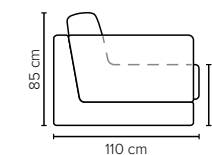

COMBINATIONS

Choose from available sofa models

MODULES

Design your own sofa

bellus®

SEAT: Cloud^{Plus} System: Pocket springs + HR Foam 35 kg + on top feather mixed with shredded foam

BACK: Siliconized polyester fiber
Loose seat cushions and loose back cushions

ARMREST: Foam 25-30 kg

DECO PILLOWS: Filling: feather mixed with shredded foam
1 deco pillow per armrest size 60x65 cm
1 deco pillow per corner size 60x65 cm
Note: Loveseat has 1 deco pillow size 60x65 cm

FRAME: Plywood + wood + foam 25 kg

LEG OPTIONS: No leg choices available for this sofa