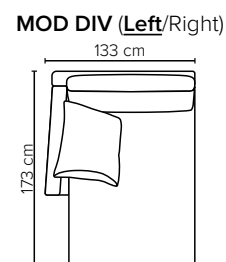

COMBINATIONS

Choose from available sofa models

MODULES

Design your own sofa

bellus®

SEAT: Cloud^{Plus} System: Pocket springs + HR Foam 35 kg + on top feather mixed with shredded foam

BACK: Siliconized polyester fiber
Loose seat cushions and loose back cushions

ARMREST: Foam 25-30 kg

DECO PILLOWS: Filling: feather mixed with shredded foam
1 deco pillow per armrest size 60x65 cm
1 deco pillow per corner size 60x65 cm
Note: Loveseat has 1 deco pillow size 60x65 cm

FRAME: Plywood + wood + foam 25 kg

LEG OPTIONS: No leg choices available for this sofa