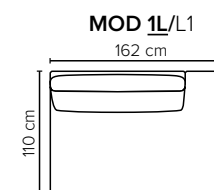

COMBINATIONS

Choose from available sofa models

MODULES

Design your own sofa

bellus®

SEAT: Cloud^{Plus} System: Pocket springs + HR Foam 35 kg + on top feather mixed with shredded foam

BACK: Siliconized polyester fiber
Loose seat cushions and loose back cushions

ARMREST: Foam 25-30 kg

DECO PILLOWS: Filling: feather mixed with shredded foam
1 deco pillow per armrest size 60x65 cm
1 deco pillow per corner size 60x65 cm
Note: Loveseat has 1 deco pillow size 60x65 cm

FRAME: Plywood + wood + foam 25 kg

LEG OPTIONS: No leg choices available for this sofa