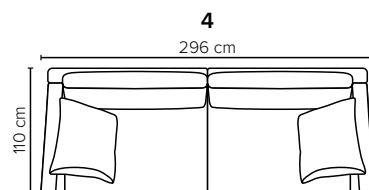

bellus®

SEAT: Cloud^{Plus} System: Pocket springs + HR Foam 35 kg + on top feather mixed with shredded foam

BACK: Siliconized polyester fiber
Loose seat cushions and loose back cushions

ARMREST: Foam 25-30 kg

DECO PILLOWS: Filling: feather mixed with shredded foam
1 deco pillow per armrest size 60x65 cm
1 deco pillow per corner size 60x65 cm
Note: Loveseat has 1 deco pillow size 60x65 cm

FRAME: Plywood + wood + foam 25 kg