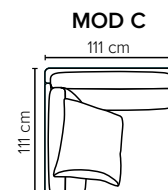

COMBINATIONS

Choose from available sofa models

MODULES

Design your own sofa

bellus®

SEAT: Cloud^{Plus} System: Pocket springs + HR Foam 35 kg + on top feather mixed with shredded foam

BACK: Siliconized polyester fiber
Loose seat cushions and loose back cushions

ARMREST: Foam 25-30 kg

DECO PILLOWS: Filling: feather mixed with shredded foam
1 deco pillow per armrest size 60x65 cm
1 deco pillow per corner size 60x65 cm
Note: Loveseat has 1 deco pillow size 60x65 cm

FRAME: Plywood + wood + foam 25 kg

LEG OPTIONS: No leg choices available for this sofa