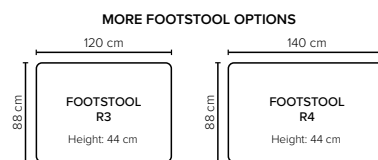

COMBINATIONS

Choose from available sofa models

MODULES

Design your own sofa

bellus®

SEAT: Cloud^{Plus} System: Pocket springs + HR Foam 35 kg + on top feather mixed with shredded foam

BACK: Siliconized polyester fiber
Loose seat cushions and loose back cushions

ARMREST: Foam 25-30 kg

DECO PILLOWS: Filling: feather mixed with shredded foam
1 deco pillow per armrest size 60x65 cm
1 deco pillow per corner size 60x65 cm
Note: Loveseat has 1 deco pillow size 60x65 cm

FRAME: Plywood + wood + foam 25 kg

LEG OPTIONS: No leg choices available for this sofa