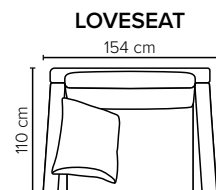

bellus®

SEAT: Cloud^{Plus} System: Pocket springs + HR Foam 35 kg + on top feather mixed with shredded foam

BACK: Siliconized polyester fiber
Loose seat cushions and loose back cushions

ARMREST: Foam 25-30 kg

DECO PILLOWS: Filling: feather mixed with shredded foam
1 deco pillow per armrest size 60x65 cm
1 deco pillow per corner size 60x65 cm
Note: Loveseat has 1 deco pillow size 60x65 cm

FRAME: Plywood + wood + foam 25 kg