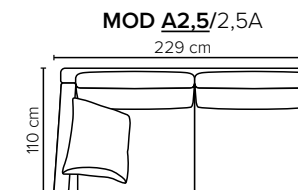

bellus®

SEAT: Cloud^{Plus} System: Pocket springs + HR Foam 35 kg + on top feather mixed with shredded foam

BACK: Siliconized polyester fiber
Loose seat cushions and loose back cushions

ARMREST: Foam 25-30 kg

DECO PILLOWS: Filling: feather mixed with shredded foam
1 deco pillow per armrest size 60x65 cm
1 deco pillow per corner size 60x65 cm
Note: Loveseat has 1 deco pillow size 60x65 cm

FRAME: Plywood + wood + foam 25 kg