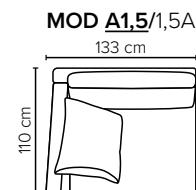

COMBINATIONS

Choose from available sofa models

MODULES

Design your own sofa

bellus®

SEAT: Cloud^{Plus} System: Pocket springs + HR Foam 35 kg + on top feather mixed with shredded foam

BACK: Siliconized polyester fiber
Loose seat cushions and loose back cushions

ARMREST: Foam 25-30 kg

DECO PILLOWS: Filling: feather mixed with shredded foam
1 deco pillow per armrest size 60x65 cm
1 deco pillow per corner size 60x65 cm
Note: Loveseat has 1 deco pillow size 60x65 cm

FRAME: Plywood + wood + foam 25 kg

LEG OPTIONS: No leg choices available for this sofa