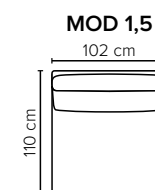

COMBINATIONS

Choose from available sofa models

MODULES

Design your own sofa

bellus®

SEAT: Cloud^{Plus} System: Pocket springs + HR Foam 35 kg + on top feather mixed with shredded foam

BACK: Siliconized polyester fiber
Loose seat cushions and loose back cushions

ARMREST: Foam 25-30 kg

DECO PILLOWS: Filling: feather mixed with shredded foam
1 deco pillow per armrest size 60x65 cm
1 deco pillow per corner size 60x65 cm
Note: Loveseat has 1 deco pillow size 60x65 cm

FRAME: Plywood + wood + foam 25 kg

LEG OPTIONS: No leg choices available for this sofa