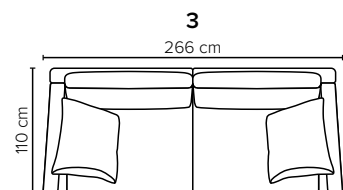

COMBINATIONS

Choose from available sofa models

MODULES

Design your own sofa

bellus®

SEAT: Cloud^{Plus} System: Pocket springs + HR Foam 35 kg + on top feather mixed with shredded foam

BACK: Siliconized polyester fiber
Loose seat cushions and loose back cushions

ARMREST: Foam 25-30 kg

DECO PILLOWS: Filling: feather mixed with shredded foam
1 deco pillow per armrest size 60x65 cm
1 deco pillow per corner size 60x65 cm
Note: Loveseat has 1 deco pillow size 60x65 cm

FRAME: Plywood + wood + foam 25 kg

LEG OPTIONS: No leg choices available for this sofa