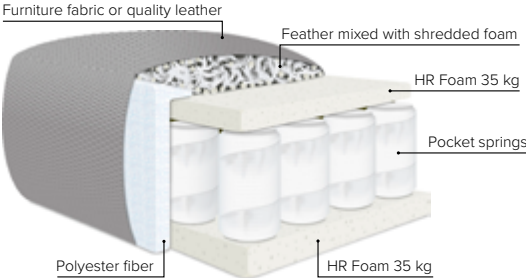

MORE

Softness, comfort and spaciousness

bellus®

DESIGN YOUR OWN SOFA