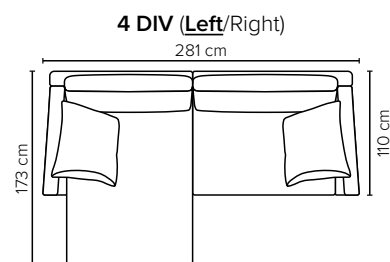

bellus®

SEAT: Cloud^{Plus} System: Pocket springs + HR Foam 35 kg + on top feather mixed with shredded foam

BACK: Siliconized polyester fiber
Loose seat cushions and loose back cushions

ARMREST: Foam 25-30 kg

DECO PILLOWS: Filling: feather mixed with shredded foam
1 deco pillow per armrest size 60x65 cm
1 deco pillow per corner size 60x65 cm
Note: Loveseat has 1 deco pillow size 60x65 cm

FRAME: Plywood + wood + foam 25 kg