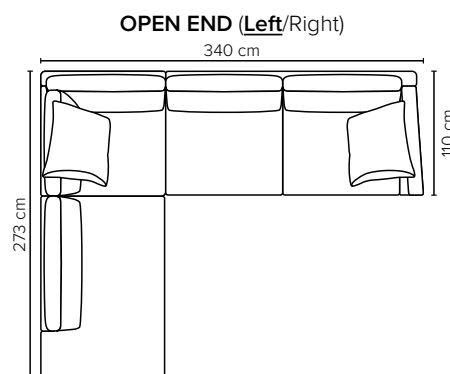

COMBINATIONS

Choose from available sofa models

MODULES

Design your own sofa

bellus®

SEAT: Cloud^{Plus} System: Pocket springs + HR Foam 35 kg + on top feather mixed with shredded foam

BACK: Siliconized polyester fiber
Loose seat cushions and loose back cushions

ARMREST: Foam 25-30 kg

DECO PILLOWS: Filling: feather mixed with shredded foam
1 deco pillow per armrest size 60x65 cm
1 deco pillow per corner size 60x65 cm
Note: Loveseat has 1 deco pillow size 60x65 cm

FRAME: Plywood + wood + foam 25 kg

LEG OPTIONS: No leg choices available for this sofa