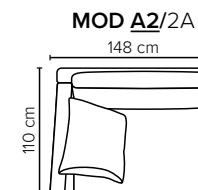

COMBINATIONS

Choose from available sofa models

MODULES

Design your own sofa

bellus®

SEAT: Cloud^{Plus} System: Pocket springs + HR Foam 35 kg + on top feather mixed with shredded foam

BACK: Siliconized polyester fiber
Loose seat cushions and loose back cushions

ARMREST: Foam 25-30 kg

DECO PILLOWS: Filling: feather mixed with shredded foam
1 deco pillow per armrest size 60x65 cm
1 deco pillow per corner size 60x65 cm
Note: Loveseat has 1 deco pillow size 60x65 cm

FRAME: Plywood + wood + foam 25 kg

LEG OPTIONS: No leg choices available for this sofa