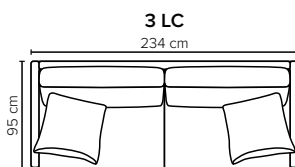

DISCOVERY

To complement the rest of your space by keeping it simple and timeless

bellus[®]

COMBINATIONS

Choose from available sofa models

bellus®

SEAT: Cloud^{plus} System: Pocket springs + HR Foam 35 kg + on top feather mixed with shredded foam

BACK: Feather mixed with shredded foam
Loose seat cushions and loose back cushions

ARMREST: Foam 25-30 kg

DECO PILLOWS: Filling: feather mixed with shredded foam
1 deco pillow per armrest size 60×60 cm
1 deco pillow per corner size 60×60 cm

FRAME: Plywood + wood + foam 25 kg

LEG OPTIONS: No leg choices available for this sofa