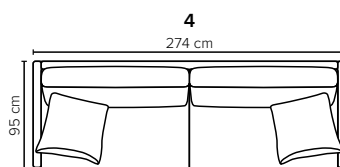

DISCOVERY

To complement the rest of your space by keeping it simple and timeless

bellus[®]

COMBINATIONS

Choose from available sofa models

bellus®

SEAT: Cloud^{plus} System: Pocket springs + HR Foam 35 kg + on top feather mixed with shredded foam

BACK: Feather mixed with shredded foam
Loose seat cushions and loose back cushions

ARMREST: Foam 25-30 kg

DECO PILLOWS: Filling: feather mixed with shredded foam
1 deco pillow per armrest size 60×60 cm
1 deco pillow per corner size 60×60 cm

FRAME: Plywood + wood + foam 25 kg

LEG OPTIONS: No leg choices available for this sofa