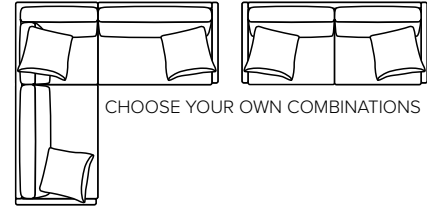

DISCOVERY

To complement the rest of your space by keeping it simple and timeless

bellus[®]

COMBINATIONS

Choose from available sofa models

bellus®

SEAT: Cloud^{plus} System: Pocket springs + HR Foam 35 kg + on top feather mixed with shredded foam

BACK: Feather mixed with shredded foam
Loose seat cushions and loose back cushions

ARMREST: Foam 25-30 kg

DECO PILLOWS: Filling: feather mixed with shredded foam
1 deco pillow per armrest size 60×60 cm
1 deco pillow per corner size 60×60 cm

FRAME: Plywood + wood + foam 25 kg

LEG OPTIONS: No leg choices available for this sofa