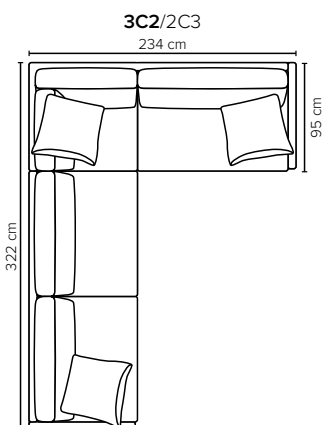

DISCOVERY

To complement the rest of your space by keeping it simple and timeless

bellus[®]

COMBINATIONS

Choose from available sofa models

bellus®

SEAT: Cloud^{plus} System: Pocket springs + HR Foam 35 kg + on top feather mixed with shredded foam

BACK: Feather mixed with shredded foam
Loose seat cushions and loose back cushions

ARMREST: Foam 25-30 kg

DECO PILLOWS: Filling: feather mixed with shredded foam
1 deco pillow per armrest size 60×60 cm
1 deco pillow per corner size 60×60 cm

FRAME: Plywood + wood + foam 25 kg

LEG OPTIONS: No leg choices available for this sofa