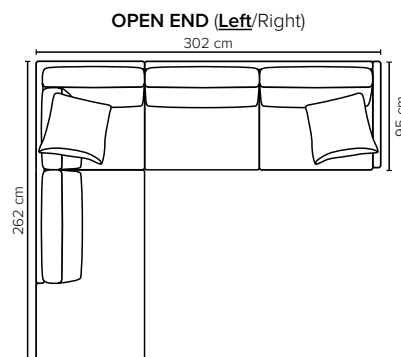

COMBINATIONS

Choose from available sofa models

bellus®

SEAT: Cloud^{plus} System: Pocket springs + HR Foam 35 kg + on top feather mixed with shredded foam

BACK: Feather mixed with shredded foam
Loose seat cushions and loose back cushions

ARMREST: Foam 25-30 kg

DECO PILLOWS: Filling: feather mixed with shredded foam
1 deco pillow per armrest size 60×60 cm
1 deco pillow per corner size 60×60 cm

FRAME: Plywood + wood + foam 25 kg

LEG OPTIONS: No leg choices available for this sofa