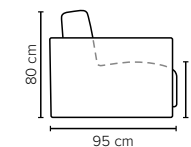

COMBINATIONS

Choose from available sofa models

bellus®

SEAT: Cloud^{plus} System: Pocket springs + HR Foam 35 kg + on top feather mixed with shredded foam

BACK: Feather mixed with shredded foam
Loose seat cushions and loose back cushions

ARMREST: Foam 25-30 kg

DECO PILLOWS: Filling: feather mixed with shredded foam
1 deco pillow per armrest size 60×60 cm
1 deco pillow per corner size 60×60 cm

FRAME: Plywood + wood + foam 25 kg

LEG OPTIONS: No leg choices available for this sofa