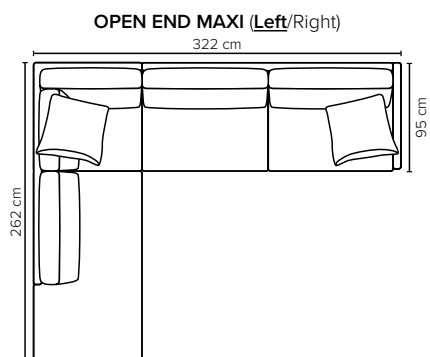

COMBINATIONS

Choose from available sofa models

bellus®

SEAT: Cloud^{plus} System: Pocket springs + HR Foam 35 kg + on top feather mixed with shredded foam

BACK: Feather mixed with shredded foam
Loose seat cushions and loose back cushions

ARMREST: Foam 25-30 kg

DECO PILLOWS: Filling: feather mixed with shredded foam
1 deco pillow per armrest size 60×60 cm
1 deco pillow per corner size 60×60 cm

FRAME: Plywood + wood + foam 25 kg

LEG OPTIONS: No leg choices available for this sofa