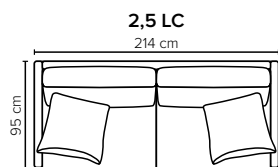

DISCOVERY

To complement the rest of your space by keeping it simple and timeless

bellus[®]

COMBINATIONS

Choose from available sofa models

bellus®

SEAT: Cloud^{plus} System: Pocket springs + HR Foam 35 kg + on top feather mixed with shredded foam

BACK: Feather mixed with shredded foam
Loose seat cushions and loose back cushions

ARMREST: Foam 25-30 kg

DECO PILLOWS: Filling: feather mixed with shredded foam
1 deco pillow per armrest size 60×60 cm
1 deco pillow per corner size 60×60 cm

FRAME: Plywood + wood + foam 25 kg

LEG OPTIONS: No leg choices available for this sofa