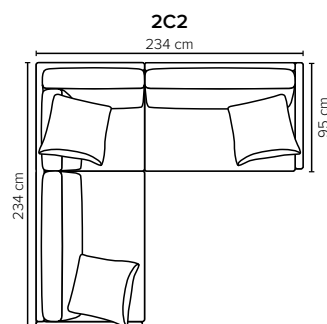

DISCOVERY

To complement the rest of your space by keeping it simple and timeless

bellus[®]

COMBINATIONS

Choose from available sofa models

bellus®

SEAT: Cloud^{plus} System: Pocket springs + HR Foam 35 kg + on top feather mixed with shredded foam

BACK: Feather mixed with shredded foam
Loose seat cushions and loose back cushions

ARMREST: Foam 25-30 kg

DECO PILLOWS: Filling: feather mixed with shredded foam
1 deco pillow per armrest size 60×60 cm
1 deco pillow per corner size 60×60 cm

FRAME: Plywood + wood + foam 25 kg

LEG OPTIONS: No leg choices available for this sofa