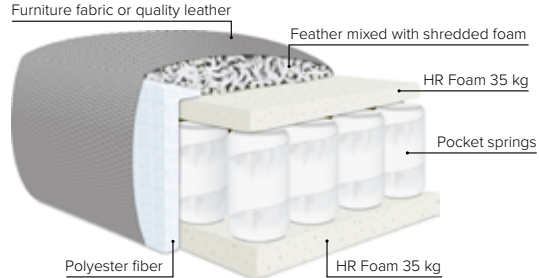

DISCOVERY

To complement the rest of your space by keeping it simple and timeless

bellus[®]

COMBINATIONS

Choose from available sofa models

bellus®

SEAT: Cloud^{plus} System: Pocket springs + HR Foam 35 kg + on top feather mixed with shredded foam

BACK: Feather mixed with shredded foam
Loose seat cushions and loose back cushions

ARMREST: Foam 25-30 kg

DECO PILLOWS: Filling: feather mixed with shredded foam
1 deco pillow per armrest size 60×60 cm
1 deco pillow per corner size 60×60 cm

FRAME: Plywood + wood + foam 25 kg

LEG OPTIONS: No leg choices available for this sofa