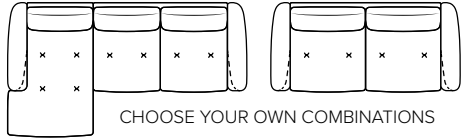

# COMBINATIONS

Choose from available sofa models

bellus®

**BOHEME  
FOOTSTOOL**  
Height: 43 cm

- SEAT:** Cloud System: Pocket springs + HR Foam 35 kg covered with memory foam and 200 g fiber
- BACK:** Siliconized polyester fiber  
Fixed seat cushions, fixed back cushions
- ARMREST:** Foam 25-30 kg

- Armrest pillow:** Foam 25 kg + siliconized polyester fiber 300-600 g
- DECO PILLOWS:** Not included in this sofa model  
Additional pillows can be ordered separately
- FRAME:** Plywood + wood + foam 25 kg
- LEG OPTIONS:** Standard: Leg 15 (metal, h: 17 cm)

All measurements are approximate, +/- 3 cm. Sofa height measured with leg 15.  
Please visit [www.bellus.com](http://www.bellus.com) for the latest product versions.