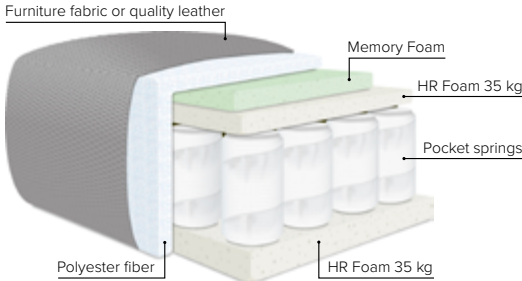

# COMBINATIONS

Choose from available sofa models

bellus®

**BOHEME  
FOOTSTOOL**  
Height: 43 cm

- SEAT:** Cloud System: Pocket springs + HR Foam 35 kg covered with memory foam and 200 g fiber
- BACK:** Siliconized polyester fiber  
Fixed seat cushions, fixed back cushions
- ARMREST:** Foam 25-30 kg

- Armrest pillow:** Foam 25 kg + siliconized polyester fiber 300-600 g
- DECO PILLOWS:** Not included in this sofa model  
Additional pillows can be ordered separately
- FRAME:** Plywood + wood + foam 25 kg
- LEG OPTIONS:** Standard: Leg 15 (metal, h: 17 cm)

All measurements are approximate, +/- 3 cm. Sofa height measured with leg 15.  
Please visit [www.bellus.com](http://www.bellus.com) for the latest product versions.