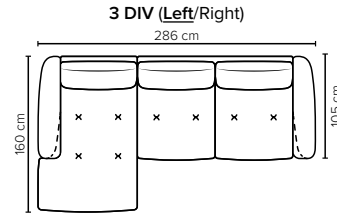

COMBINATIONS

Choose from available sofa models

bellus®