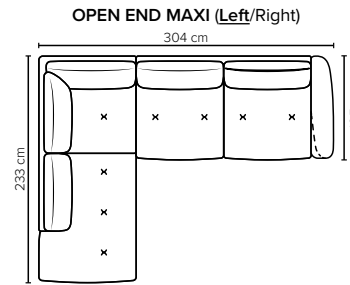

COMBINATIONS

Choose from available sofa models

bellus®