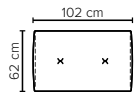

COMBINATIONS

Choose from available sofa models

bellus®

**BOHEME
FOOTSTOOL**
Height: 43 cm