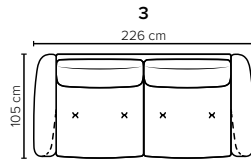

COMBINATIONS

Choose from available sofa models

bellus®