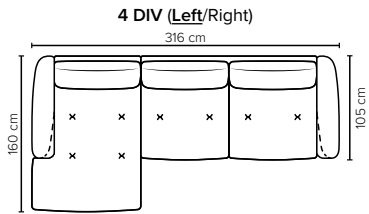

COMBINATIONS

Choose from available sofa models

bellus®