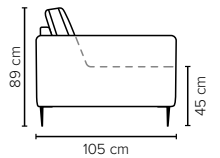

COMBINATIONS

Choose from available sofa models

bellus®

- **SEAT:** Cloud System: Pocket springs + HR Foam 35 kg covered with memory foam and 200 g fiber
- **BACK:** Siliconized polyester fiber
  Fixed seat cushions, fixed back cushions
- **ARMREST:** Foam 25-30 kg

- **Armrest pillow:** Foam 25 kg + siliconized polyester fiber 300-600 g
- **DECO PILLOWS:** Not included in this sofa model
  Additional pillows can be ordered separately
- **FRAME:** Plywood + wood + foam 25 kg
- **LEG OPTIONS:** Standard: Leg 15 (metal, h: 17 cm)