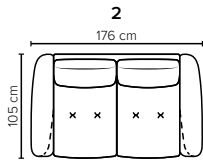

COMBINATIONS

Choose from available sofa models

bellus®