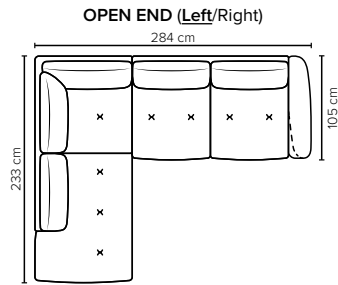

COMBINATIONS

Choose from available sofa models

bellus®