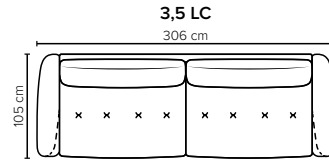

COMBINATIONS

Choose from available sofa models

bellus®