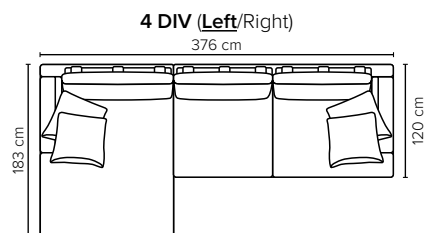

COMBINATIONS

Choose from available sofa models

MODULES

Design your own sofa

bellus®

SEAT: Cloud^{Plus} System: Pocket springs + HR Foam 35 kg + on top feather mixed with shredded foam

BACK: Siliconized polyester fiber

Loose seat cushions and loose back cushions

ARMREST: Foam 25-30 kg

DECO PILLOWS: Filling: feather mixed with shredded foam

2 deco pillows per armrest size 60x60 cm

2 deco pillows per corner size 60x60 cm

Note: Loveseat has 1 deco pillow size 60x60 cm

FRAME: Plywood + wood + foam 25 kg

LEG OPTIONS: No leg choices available for this sofa