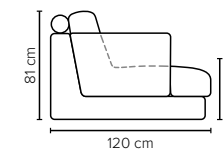

COMBINATIONS

Choose from available sofa models

MODULES

Design your own sofa

bellus®

SEAT: Cloud^{Plus} System: Pocket springs + HR Foam 35 kg + on top feather mixed with shredded foam

BACK: Siliconized polyester fiber

Loose seat cushions and loose back cushions

ARMREST: Foam 25-30 kg

DECO PILLOWS: Filling: feather mixed with shredded foam

2 deco pillows per armrest size 60x60 cm

2 deco pillows per corner size 60x60 cm

Note: Loveseat has 1 deco pillow size 60x60 cm

FRAME: Plywood + wood + foam 25 kg

LEG OPTIONS: No leg choices available for this sofa