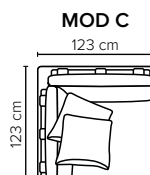

COMBINATIONS

Choose from available sofa models

MODULES

Design your own sofa

bellus®

SEAT: Cloud^{Plus} System: Pocket springs + HR Foam 35 kg + on top feather mixed with shredded foam

BACK: Siliconized polyester fiber

Loose seat cushions and loose back cushions

ARMREST: Foam 25-30 kg

DECO PILLOWS: Filling: feather mixed with shredded foam

2 deco pillows per armrest size 60x60 cm

2 deco pillows per corner size 60x60 cm

Note: Loveseat has 1 deco pillow size 60x60 cm

FRAME: Plywood + wood + foam 25 kg

LEG OPTIONS: No leg choices available for this sofa