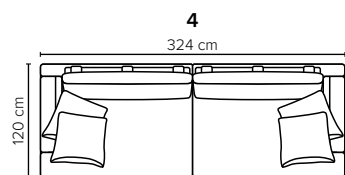

COMBINATIONS

Choose from available sofa models

MODULES

Design your own sofa

bellus®

SEAT: Cloud^{Plus} System: Pocket springs + HR Foam 35 kg + on top feather mixed with shredded foam

BACK: Siliconized polyester fiber

Loose seat cushions and loose back cushions

ARMREST: Foam 25-30 kg

DECO PILLOWS: Filling: feather mixed with shredded foam

2 deco pillows per armrest size 60x60 cm

2 deco pillows per corner size 60x60 cm

Note: Loveseat has 1 deco pillow size 60x60 cm

FRAME: Plywood + wood + foam 25 kg

LEG OPTIONS: No leg choices available for this sofa