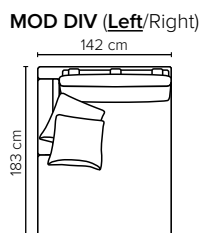

COMBINATIONS

Choose from available sofa models

MODULES

Design your own sofa

bellus®

SEAT: Cloud^{Plus} System: Pocket springs + HR Foam 35 kg + on top feather mixed with shredded foam

BACK: Siliconized polyester fiber

Loose seat cushions and loose back cushions

ARMREST: Foam 25-30 kg

DECO PILLOWS: Filling: feather mixed with shredded foam

2 deco pillows per armrest size 60x60 cm

2 deco pillows per corner size 60x60 cm

Note: Loveseat has 1 deco pillow size 60x60 cm

FRAME: Plywood + wood + foam 25 kg

LEG OPTIONS: No leg choices available for this sofa