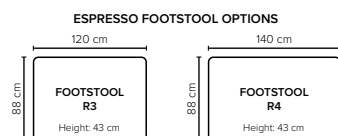

COMBINATIONS

Choose from available sofa models

MODULES

Design your own sofa

bellus®

SEAT: Cloud^{Plus} System: Pocket springs + HR Foam 35 kg + on top feather mixed with shredded foam

BACK: Siliconized polyester fiber

Loose seat cushions and loose back cushions

ARMREST: Foam 25-30 kg

DECO PILLOWS: Filling: feather mixed with shredded foam

2 deco pillows per armrest size 60x60 cm

2 deco pillows per corner size 60x60 cm

Note: Loveseat has 1 deco pillow size 60x60 cm

FRAME: Plywood + wood + foam 25 kg

LEG OPTIONS: No leg choices available for this sofa