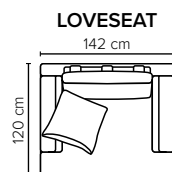

COMBINATIONS

Choose from available sofa models

MODULES

Design your own sofa

bellus®

SEAT: Cloud^{Plus} System: Pocket springs + HR Foam 35 kg + on top feather mixed with shredded foam

BACK: Siliconized polyester fiber

Loose seat cushions and loose back cushions

ARMREST: Foam 25-30 kg

DECO PILLOWS: Filling: feather mixed with shredded foam

2 deco pillows per armrest size 60x60 cm

2 deco pillows per corner size 60x60 cm

Note: Loveseat has 1 deco pillow size 60x60 cm

FRAME: Plywood + wood + foam 25 kg

LEG OPTIONS: No leg choices available for this sofa