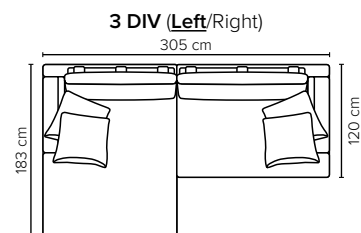

COMBINATIONS

Choose from available sofa models

MODULES

Design your own sofa

bellus®

SEAT: Cloud^{Plus} System: Pocket springs + HR Foam 35 kg + on top feather mixed with shredded foam

BACK: Siliconized polyester fiber

Loose seat cushions and loose back cushions

ARMREST: Foam 25-30 kg

DECO PILLOWS: Filling: feather mixed with shredded foam

2 deco pillows per armrest size 60x60 cm

2 deco pillows per corner size 60x60 cm

Note: Loveseat has 1 deco pillow size 60x60 cm

FRAME: Plywood + wood + foam 25 kg

LEG OPTIONS: No leg choices available for this sofa