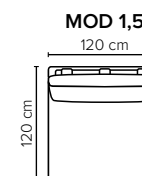

COMBINATIONS

Choose from available sofa models

MODULES

Design your own sofa

bellus®

SEAT: Cloud^{Plus} System: Pocket springs + HR Foam 35 kg + on top feather mixed with shredded foam

BACK: Siliconized polyester fiber

Loose seat cushions and loose back cushions

ARMREST: Foam 25-30 kg

DECO PILLOWS: Filling: feather mixed with shredded foam

2 deco pillows per armrest size 60x60 cm

2 deco pillows per corner size 60x60 cm

Note: Loveseat has 1 deco pillow size 60x60 cm

FRAME: Plywood + wood + foam 25 kg

LEG OPTIONS: No leg choices available for this sofa