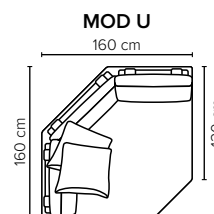

COMBINATIONS

Choose from available sofa models

MODULES

Design your own sofa

bellus®

SEAT: Cloud^{Plus} System: Pocket springs + HR Foam 35 kg + on top feather mixed with shredded foam

BACK: Siliconized polyester fiber

Loose seat cushions and loose back cushions

ARMREST: Foam 25-30 kg

DECO PILLOWS: Filling: feather mixed with shredded foam

2 deco pillows per armrest size 60x60 cm

2 deco pillows per corner size 60x60 cm

Note: Loveseat has 1 deco pillow size 60x60 cm

FRAME: Plywood + wood + foam 25 kg

LEG OPTIONS: No leg choices available for this sofa