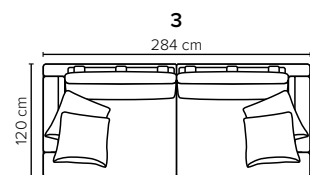

COMBINATIONS

Choose from available sofa models

MODULES

Design your own sofa

bellus®

SEAT: Cloud^{Plus} System: Pocket springs + HR Foam 35 kg + on top feather mixed with shredded foam

BACK: Siliconized polyester fiber

Loose seat cushions and loose back cushions

ARMREST: Foam 25-30 kg

DECO PILLOWS: Filling: feather mixed with shredded foam

2 deco pillows per armrest size 60x60 cm

2 deco pillows per corner size 60x60 cm

Note: Loveseat has 1 deco pillow size 60x60 cm

FRAME: Plywood + wood + foam 25 kg

LEG OPTIONS: No leg choices available for this sofa