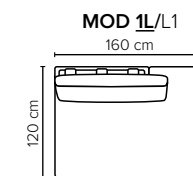

COMBINATIONS

Choose from available sofa models

MODULES

Design your own sofa

bellus®

SEAT: Cloud^{Plus} System: Pocket springs + HR Foam 35 kg + on top feather mixed with shredded foam

BACK: Siliconized polyester fiber

Loose seat cushions and loose back cushions

ARMREST: Foam 25-30 kg

DECO PILLOWS: Filling: feather mixed with shredded foam

2 deco pillows per armrest size 60x60 cm

2 deco pillows per corner size 60x60 cm

Note: Loveseat has 1 deco pillow size 60x60 cm

FRAME: Plywood + wood + foam 25 kg

LEG OPTIONS: No leg choices available for this sofa