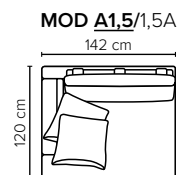

COMBINATIONS

Choose from available sofa models

MODULES

Design your own sofa

bellus®

SEAT: Cloud^{Plus} System: Pocket springs + HR Foam 35 kg + on top feather mixed with shredded foam

BACK: Siliconized polyester fiber

Loose seat cushions and loose back cushions

ARMREST: Foam 25-30 kg

DECO PILLOWS: Filling: feather mixed with shredded foam

2 deco pillows per armrest size 60x60 cm

2 deco pillows per corner size 60x60 cm

Note: Loveseat has 1 deco pillow size 60x60 cm

FRAME: Plywood + wood + foam 25 kg

LEG OPTIONS: No leg choices available for this sofa