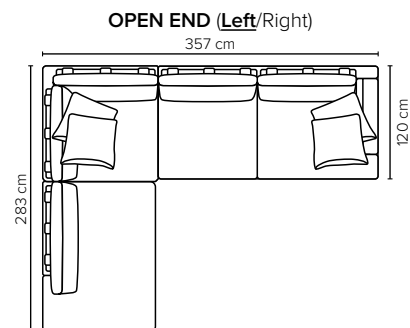

COMBINATIONS

Choose from available sofa models

MODULES

Design your own sofa

bellus®

SEAT: Cloud^{Plus} System: Pocket springs + HR Foam 35 kg + on top feather mixed with shredded foam

BACK: Siliconized polyester fiber

Loose seat cushions and loose back cushions

ARMREST: Foam 25-30 kg

DECO PILLOWS: Filling: feather mixed with shredded foam

2 deco pillows per armrest size 60x60 cm

2 deco pillows per corner size 60x60 cm

Note: Loveseat has 1 deco pillow size 60x60 cm

FRAME: Plywood + wood + foam 25 kg

LEG OPTIONS: No leg choices available for this sofa