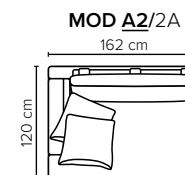

COMBINATIONS

Choose from available sofa models

MODULES

Design your own sofa

bellus®

SEAT: Cloud^{Plus} System: Pocket springs + HR Foam 35 kg + on top feather mixed with shredded foam

BACK: Siliconized polyester fiber

Loose seat cushions and loose back cushions

ARMREST: Foam 25-30 kg

DECO PILLOWS: Filling: feather mixed with shredded foam

2 deco pillows per armrest size 60x60 cm

2 deco pillows per corner size 60x60 cm

Note: Loveseat has 1 deco pillow size 60x60 cm

FRAME: Plywood + wood + foam 25 kg

LEG OPTIONS: No leg choices available for this sofa