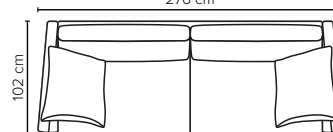

SUPERB

A contemporary silhouette, modern day comfort

bellus[®]

COMBINATIONS

Choose from available sofa models

bellus®

3 LC

216 cm

4 LC

256 cm

4 MAXI LC

276 cm

3 DIV (Left/Right)

256 cm

4 DIV (Left/Right)

276 cm

OPEN END SMALL (Left/Right)

297 cm

OPEN END (Left/Right)

337 cm

106 cm

**SUPERB
FOOTSTOOL**

Height: 41 cm

SEAT: HR Foam 35 kg + ERX Foam 40 kg covered with 200 g fiber

BACK: Siliconized polyester fiber

Loose seat cushions and loose back cushions

ARMREST: Foam 25-30 kg

DECO PILLOWS: 1 deco pillow per armrest size 65×55 cm

FRAME: Plywood + wood

No-Sag springs

LEG OPTIONS: No leg choices available for this sofa