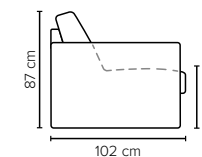

4 LC

256 cm

4 MAXI LC

276 cm

3 DIV (Left/Right)

256 cm

4 DIV (Left/Right)

276 cm

OPEN END SMALL (Left/Right)

297 cm

OPEN END (Left/Right)

337 cm

106 cm

**SUPERB
FOOTSTOOL**

Height: 41 cm

SEAT: HR Foam 35 kg + ERX Foam 40 kg covered with 200 g fiber