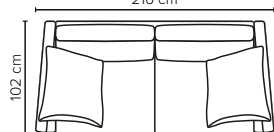

SUPERB

A contemporary silhouette, modern day comfort

bellus[®]

COMBINATIONS

Choose from available sofa models

bellus®

3 LC

216 cm

4 LC

256 cm

4 MAXI LC

276 cm

3 DIV (Left/Right)

256 cm

4 DIV (Left/Right)

276 cm

OPEN END SMALL (Left/Right)

297 cm

OPEN END (Left/Right)

337 cm

106 cm

**SUPERB
FOOTSTOOL**

Height: 41 cm

SEAT: HR Foam 35 kg + ERX Foam 40 kg covered with 200 g fiber

BACK: Siliconized polyester fiber

Loose seat cushions and loose back cushions

ARMREST: Foam 25-30 kg

DECO PILLOWS: 1 deco pillow per armrest size 65×55 cm

FRAME: Plywood + wood

No-Sag springs

LEG OPTIONS: No leg choices available for this sofa