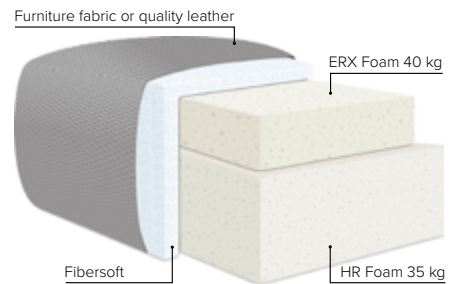

SUPERB

A contemporary silhouette, modern day comfort

bellus[®]

COMBINATIONS

Choose from available sofa models

bellus®

3 LC

216 cm

4 LC

256 cm

4 MAXI LC

276 cm

3 DIV (Left/Right)

256 cm

4 DIV (Left/Right)

276 cm

OPEN END SMALL (Left/Right)

297 cm

OPEN END (Left/Right)

337 cm

106 cm

**SUPERB
FOOTSTOOL**

Height: 41 cm

SEAT: HR Foam 35 kg + ERX Foam 40 kg covered with 200 g fiber

BACK: Siliconized polyester fiber

Loose seat cushions and loose back cushions

ARMREST: Foam 25-30 kg

DECO PILLOWS: 1 deco pillow per armrest size 65×55 cm

FRAME: Plywood + wood

No-Sag springs

LEG OPTIONS: No leg choices available for this sofa