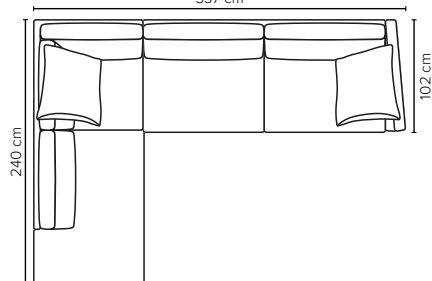

SUPERB

A contemporary silhouette, modern day comfort

bellus[®]

COMBINATIONS

Choose from available sofa models

bellus®

3 LC

216 cm

4 LC

256 cm

4 MAXI LC

276 cm

3 DIV (Left/Right)

256 cm

4 DIV (Left/Right)

276 cm

OPEN END SMALL (Left/Right)

297 cm

OPEN END (Left/Right)

337 cm

106 cm

**SUPERB
FOOTSTOOL**

Height: 41 cm

SEAT: HR Foam 35 kg + ERX Foam 40 kg covered with 200 g fiber