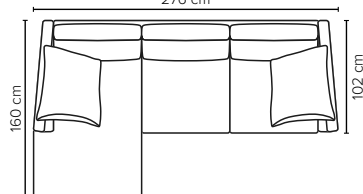

SUPERB

A contemporary silhouette, modern day comfort

bellus[®]

COMBINATIONS

Choose from available sofa models

bellus®

3 LC

216 cm

4 LC

256 cm

4 MAXI LC

276 cm

3 DIV (Left/Right)

256 cm

4 DIV (Left/Right)

276 cm

OPEN END SMALL (Left/Right)

297 cm

OPEN END (Left/Right)

337 cm

106 cm

**SUPERB
FOOTSTOOL**

Height: 41 cm

SEAT: HR Foam 35 kg + ERX Foam 40 kg covered with 200 g fiber

BACK: Siliconized polyester fiber

Loose seat cushions and loose back cushions

ARMREST: Foam 25-30 kg

DECO PILLOWS: 1 deco pillow per armrest size 65×55 cm

FRAME: Plywood + wood

No-Sag springs

LEG OPTIONS: No leg choices available for this sofa