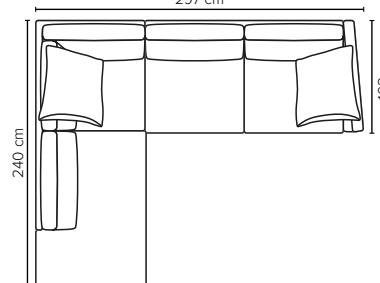

4 LC

256 cm

4 MAXI LC

276 cm

3 DIV (Left/Right)

256 cm

4 DIV (Left/Right)

276 cm

OPEN END SMALL (Left/Right)

297 cm

OPEN END (Left/Right)

337 cm

106 cm

**SUPERB
FOOTSTOOL**

Height: 41 cm

SEAT: HR Foam 35 kg + ERX Foam 40 kg covered with 200 g fiber