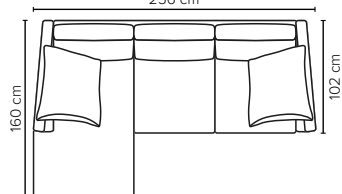

SUPERB

A contemporary silhouette, modern day comfort

bellus[®]

COMBINATIONS

Choose from available sofa models

bellus®

3 LC

216 cm

4 LC

256 cm

4 MAXI LC

276 cm

3 DIV (Left/Right)

256 cm

4 DIV (Left/Right)

276 cm

OPEN END SMALL (Left/Right)

297 cm

OPEN END (Left/Right)

337 cm

106 cm

**SUPERB
FOOTSTOOL**

Height: 41 cm

SEAT: HR Foam 35 kg + ERX Foam 40 kg covered with 200 g fiber

BACK: Siliconized polyester fiber

Loose seat cushions and loose back cushions

ARMREST: Foam 25-30 kg

DECO PILLOWS: 1 deco pillow per armrest size 65×55 cm

FRAME: Plywood + wood

No-Sag springs

LEG OPTIONS: No leg choices available for this sofa