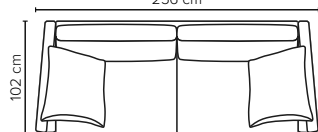

SUPERB

A contemporary silhouette, modern day comfort

bellus[®]

COMBINATIONS

Choose from available sofa models

bellus®

3 LC

216 cm

4 LC

256 cm

4 MAXI LC

276 cm

3 DIV (Left/Right)

256 cm

4 DIV (Left/Right)

276 cm

OPEN END SMALL (Left/Right)

297 cm

OPEN END (Left/Right)

337 cm

106 cm

**SUPERB
FOOTSTOOL**

Height: 41 cm

SEAT: HR Foam 35 kg + ERX Foam 40 kg covered with 200 g fiber

BACK: Siliconized polyester fiber

Loose seat cushions and loose back cushions

ARMREST: Foam 25-30 kg

DECO PILLOWS: 1 deco pillow per armrest size 65×55 cm

FRAME: Plywood + wood

No-Sag springs

LEG OPTIONS: No leg choices available for this sofa