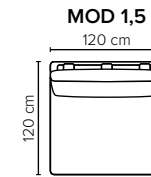

COMBINATIONS

Choose from available sofa models

MODULES

Design your own sofa

bellus®

- **SEAT:** Cloud^{plus} System: Pocket springs + HR Foam 35 kg + on top feather mixed with shredded foam
- **BACK:** Siliconized polyester fiber
  Loose seat cushions and loose back cushions
- **ARMREST:** Foam 25-30 kg

- **DECO PILLOWS:** Filling: feather mixed with shredded foam
  2 deco pillows per armrest size 70x75 cm
  2 deco pillows per corner size 70x75 cm
  Note: Loveseat has 1 deco pillow size 70x75 cm

- **FRAME:** Plywood + wood + foam 25 kg

- **LEG OPTIONS:** No leg choices available for this sofa