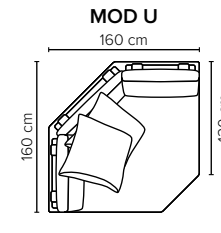

COMBINATIONS

Choose from available sofa models

MODULES

Design your own sofa

bellus®

- **SEAT:** Cloud^{plus} System: Pocket springs + HR Foam 35 kg + on top feather mixed with shredded foam
- **BACK:** Siliconized polyester fiber
  Loose seat cushions and loose back cushions
- **ARMREST:** Foam 25-30 kg

- **DECO PILLOWS:** Filling: feather mixed with shredded foam
  2 deco pillows per armrest size 70x75 cm
  2 deco pillows per corner size 70x75 cm
  Note: Loveseat has 1 deco pillow size 70x75 cm

- **FRAME:** Plywood + wood + foam 25 kg

- **LEG OPTIONS:** No leg choices available for this sofa