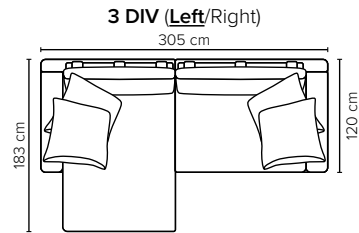

COMBINATIONS

Choose from available sofa models

MODULES

Design your own sofa

bellus®

- **SEAT:** Cloud^{plus} System: Pocket springs + HR Foam 35 kg + on top feather mixed with shredded foam
- **BACK:** Siliconized polyester fiber
  Loose seat cushions and loose back cushions
- **ARMREST:** Foam 25-30 kg

- **DECO PILLOWS:** Filling: feather mixed with shredded foam
  2 deco pillows per armrest size 70x75 cm
  2 deco pillows per corner size 70x75 cm
  Note: Loveseat has 1 deco pillow size 70x75 cm

- **FRAME:** Plywood + wood + foam 25 kg

- **LEG OPTIONS:** No leg choices available for this sofa