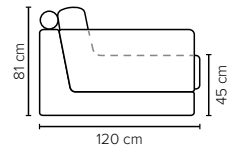

COMBINATIONS

Choose from available sofa models

MODULES

Design your own sofa

bellus®

- **SEAT:** Cloud^{plus} System: Pocket springs + HR Foam 35 kg + on top feather mixed with shredded foam
- **BACK:** Siliconized polyester fiber
  Loose seat cushions and loose back cushions
- **ARMREST:** Foam 25-30 kg

- **DECO PILLOWS:** Filling: feather mixed with shredded foam
  2 deco pillows per armrest size 70x75 cm
  2 deco pillows per corner size 70x75 cm
  Note: Loveseat has 1 deco pillow size 70x75 cm

- **FRAME:** Plywood + wood + foam 25 kg

- **LEG OPTIONS:** No leg choices available for this sofa