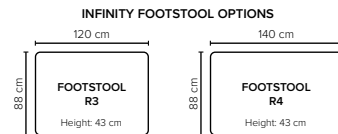

COMBINATIONS

Choose from available sofa models

MODULES

Design your own sofa

bellus®

- **SEAT:** Cloud^{plus} System: Pocket springs + HR Foam 35 kg + on top feather mixed with shredded foam
- **BACK:** Siliconized polyester fiber
  Loose seat cushions and loose back cushions
- **ARMREST:** Foam 25-30 kg

- **DECO PILLOWS:** Filling: feather mixed with shredded foam
  2 deco pillows per armrest size 70x75 cm
  2 deco pillows per corner size 70x75 cm
  Note: Loveseat has 1 deco pillow size 70x75 cm

- **FRAME:** Plywood + wood + foam 25 kg

- **LEG OPTIONS:** No leg choices available for this sofa