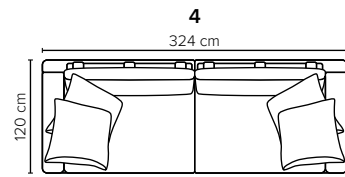

COMBINATIONS

Choose from available sofa models

MODULES

Design your own sofa

bellus®

- **SEAT:** Cloud^{plus} System: Pocket springs + HR Foam 35 kg + on top feather mixed with shredded foam
- **BACK:** Siliconized polyester fiber
  Loose seat cushions and loose back cushions
- **ARMREST:** Foam 25-30 kg

- **DECO PILLOWS:** Filling: feather mixed with shredded foam
  2 deco pillows per armrest size 70x75 cm
  2 deco pillows per corner size 70x75 cm
  Note: Loveseat has 1 deco pillow size 70x75 cm

- **FRAME:** Plywood + wood + foam 25 kg

- **LEG OPTIONS:** No leg choices available for this sofa