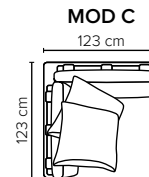

COMBINATIONS

Choose from available sofa models

MODULES

Design your own sofa

bellus®

- **SEAT:** Cloud^{plus} System: Pocket springs + HR Foam 35 kg + on top feather mixed with shredded foam
- **BACK:** Siliconized polyester fiber
  Loose seat cushions and loose back cushions
- **ARMREST:** Foam 25-30 kg

- **DECO PILLOWS:** Filling: feather mixed with shredded foam
  2 deco pillows per armrest size 70x75 cm
  2 deco pillows per corner size 70x75 cm
  Note: Loveseat has 1 deco pillow size 70x75 cm

- **FRAME:** Plywood + wood + foam 25 kg

- **LEG OPTIONS:** No leg choices available for this sofa