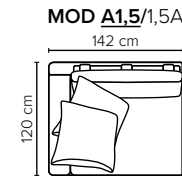

COMBINATIONS

Choose from available sofa models

MODULES

Design your own sofa

bellus®

- **SEAT:** Cloud^{plus} System: Pocket springs + HR Foam 35 kg + on top feather mixed with shredded foam
- **BACK:** Siliconized polyester fiber
  Loose seat cushions and loose back cushions
- **ARMREST:** Foam 25-30 kg

- **DECO PILLOWS:** Filling: feather mixed with shredded foam
  2 deco pillows per armrest size 70x75 cm
  2 deco pillows per corner size 70x75 cm
  Note: Loveseat has 1 deco pillow size 70x75 cm

- **FRAME:** Plywood + wood + foam 25 kg

- **LEG OPTIONS:** No leg choices available for this sofa