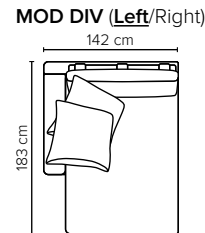

COMBINATIONS

Choose from available sofa models

MODULES

Design your own sofa

bellus®

- **SEAT:** Cloud^{plus} System: Pocket springs + HR Foam 35 kg + on top feather mixed with shredded foam
- **BACK:** Siliconized polyester fiber
  Loose seat cushions and loose back cushions
- **ARMREST:** Foam 25-30 kg

- **DECO PILLOWS:** Filling: feather mixed with shredded foam
  2 deco pillows per armrest size 70x75 cm
  2 deco pillows per corner size 70x75 cm
  Note: Loveseat has 1 deco pillow size 70x75 cm

- **FRAME:** Plywood + wood + foam 25 kg

- **LEG OPTIONS:** No leg choices available for this sofa