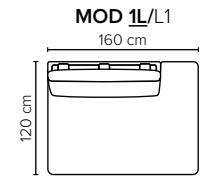

COMBINATIONS

Choose from available sofa models

MODULES

Design your own sofa

bellus®

- **SEAT:** Cloud^{plus} System: Pocket springs + HR Foam 35 kg + on top feather mixed with shredded foam
- **BACK:** Siliconized polyester fiber
  Loose seat cushions and loose back cushions
- **ARMREST:** Foam 25-30 kg

- **DECO PILLOWS:** Filling: feather mixed with shredded foam
  2 deco pillows per armrest size 70x75 cm
  2 deco pillows per corner size 70x75 cm
  Note: Loveseat has 1 deco pillow size 70x75 cm

- **FRAME:** Plywood + wood + foam 25 kg

- **LEG OPTIONS:** No leg choices available for this sofa