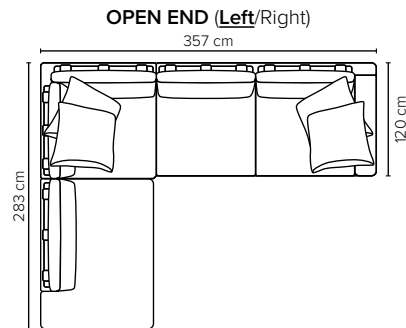

COMBINATIONS

Choose from available sofa models

MODULES

Design your own sofa

bellus®

- **SEAT:** Cloud^{plus} System: Pocket springs + HR Foam 35 kg + on top feather mixed with shredded foam
- **BACK:** Siliconized polyester fiber
  Loose seat cushions and loose back cushions
- **ARMREST:** Foam 25-30 kg

- **DECO PILLOWS:** Filling: feather mixed with shredded foam
  2 deco pillows per armrest size 70x75 cm
  2 deco pillows per corner size 70x75 cm
  Note: Loveseat has 1 deco pillow size 70x75 cm

- **FRAME:** Plywood + wood + foam 25 kg

- **LEG OPTIONS:** No leg choices available for this sofa