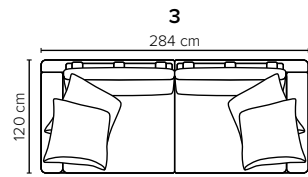

COMBINATIONS

Choose from available sofa models

MODULES

Design your own sofa

bellus®

- **SEAT:** Cloud^{plus} System: Pocket springs + HR Foam 35 kg + on top feather mixed with shredded foam
- **BACK:** Siliconized polyester fiber
  Loose seat cushions and loose back cushions
- **ARMREST:** Foam 25-30 kg

- **DECO PILLOWS:** Filling: feather mixed with shredded foam
  2 deco pillows per armrest size 70x75 cm
  2 deco pillows per corner size 70x75 cm
  Note: Loveseat has 1 deco pillow size 70x75 cm

- **FRAME:** Plywood + wood + foam 25 kg

- **LEG OPTIONS:** No leg choices available for this sofa