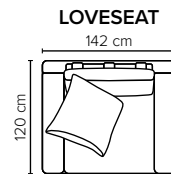

COMBINATIONS

Choose from available sofa models

MODULES

Design your own sofa

bellus®

- **SEAT:** Cloud^{plus} System: Pocket springs + HR Foam 35 kg + on top feather mixed with shredded foam
- **BACK:** Siliconized polyester fiber
  Loose seat cushions and loose back cushions
- **ARMREST:** Foam 25-30 kg

- **DECO PILLOWS:** Filling: feather mixed with shredded foam
  2 deco pillows per armrest size 70x75 cm
  2 deco pillows per corner size 70x75 cm
  Note: Loveseat has 1 deco pillow size 70x75 cm

- **FRAME:** Plywood + wood + foam 25 kg

- **LEG OPTIONS:** No leg choices available for this sofa