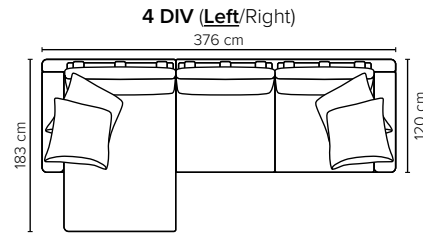

COMBINATIONS

Choose from available sofa models

MODULES

Design your own sofa

bellus®

- **SEAT:** Cloud^{plus} System: Pocket springs + HR Foam 35 kg + on top feather mixed with shredded foam
- **BACK:** Siliconized polyester fiber
  Loose seat cushions and loose back cushions
- **ARMREST:** Foam 25-30 kg

- **DECO PILLOWS:** Filling: feather mixed with shredded foam
  2 deco pillows per armrest size 70x75 cm
  2 deco pillows per corner size 70x75 cm
  Note: Loveseat has 1 deco pillow size 70x75 cm

- **FRAME:** Plywood + wood + foam 25 kg

- **LEG OPTIONS:** No leg choices available for this sofa