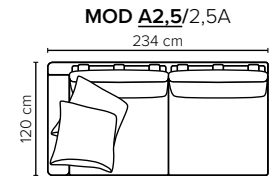

COMBINATIONS

Choose from available sofa models

MODULES

Design your own sofa

bellus®

- **SEAT:** Cloud^{plus} System: Pocket springs + HR Foam 35 kg + on top feather mixed with shredded foam
- **BACK:** Siliconized polyester fiber
  Loose seat cushions and loose back cushions
- **ARMREST:** Foam 25-30 kg

- **DECO PILLOWS:** Filling: feather mixed with shredded foam
  2 deco pillows per armrest size 70x75 cm
  2 deco pillows per corner size 70x75 cm
  Note: Loveseat has 1 deco pillow size 70x75 cm

- **FRAME:** Plywood + wood + foam 25 kg

- **LEG OPTIONS:** No leg choices available for this sofa