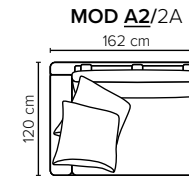

COMBINATIONS

Choose from available sofa models

MODULES

Design your own sofa

bellus®

- **SEAT:** Cloud^{plus} System: Pocket springs + HR Foam 35 kg + on top feather mixed with shredded foam
- **BACK:** Siliconized polyester fiber
  Loose seat cushions and loose back cushions
- **ARMREST:** Foam 25-30 kg

- **DECO PILLOWS:** Filling: feather mixed with shredded foam
  2 deco pillows per armrest size 70x75 cm
  2 deco pillows per corner size 70x75 cm
  Note: Loveseat has 1 deco pillow size 70x75 cm

- **FRAME:** Plywood + wood + foam 25 kg

- **LEG OPTIONS:** No leg choices available for this sofa