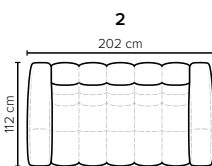

**BUBLEE
FOOTSTOOL**
Height 43 cm

- SEAT:** HR Foam 35 kg + ERX foam 40 kg covered with 1500 g fiber
- BACK:** Foam 35 kg covered with 1500 g fiber
Fixed seat cushions and fixed back cushions
- ARMREST:** Foam 25-30 kg + 900 g fiber