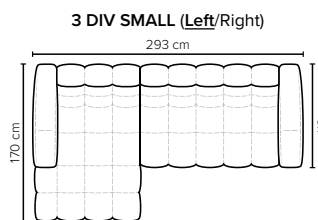

**BUBLEE
FOOTSTOOL**
Height 43 cm

- SEAT:** HR Foam 35 kg + ERX foam 40 kg covered with 1500 g fiber
- BACK:** Foam 35 kg covered with 1500 g fiber
Fixed seat cushions and fixed back cushions
- ARMREST:** Foam 25-30 kg + 900 g fiber