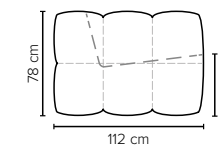

**BUBLEE
FOOTSTOOL**
Height 43 cm

- SEAT:** HR Foam 35 kg + ERX foam 40 kg covered with 1500 g fiber
- BACK:** Foam 35 kg covered with 1500 g fiber
Fixed seat cushions and fixed back cushions
- ARMREST:** Foam 25-30 kg + 900 g fiber