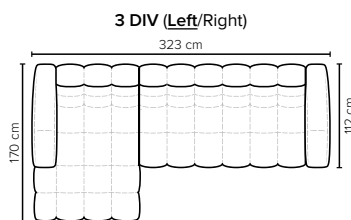

**BUBLEE
FOOTSTOOL**
Height 43 cm

- SEAT:** HR Foam 35 kg + ERX foam 40 kg covered with 1500 g fiber
- BACK:** Foam 35 kg covered with 1500 g fiber
Fixed seat cushions and fixed back cushions
- ARMREST:** Foam 25-30 kg + 900 g fiber