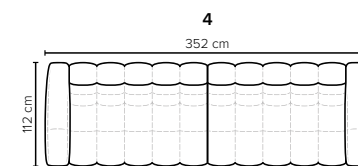

**BUBLEE
FOOTSTOOL**
Height 43 cm

- SEAT:** HR Foam 35 kg + ERX foam 40 kg covered with 1500 g fiber
- BACK:** Foam 35 kg covered with 1500 g fiber
Fixed seat cushions and fixed back cushions
- ARMREST:** Foam 25-30 kg + 900 g fiber