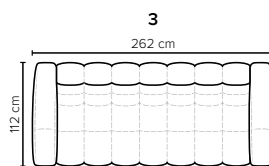

**BUBLEE
FOOTSTOOL**
Height 43 cm

- SEAT:** HR Foam 35 kg + ERX foam 40 kg covered with 1500 g fiber
- BACK:** Foam 35 kg covered with 1500 g fiber
Fixed seat cushions and fixed back cushions
- ARMREST:** Foam 25-30 kg + 900 g fiber