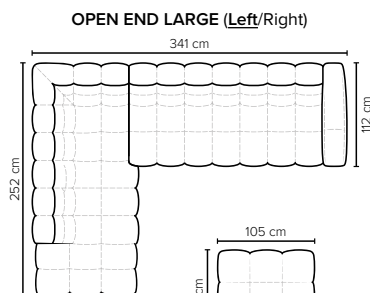

**BUBLEE
FOOTSTOOL**
Height 43 cm

- SEAT:** HR Foam 35 kg + ERX foam 40 kg covered with 1500 g fiber
- BACK:** Foam 35 kg covered with 1500 g fiber
Fixed seat cushions and fixed back cushions
- ARMREST:** Foam 25-30 kg + 900 g fiber