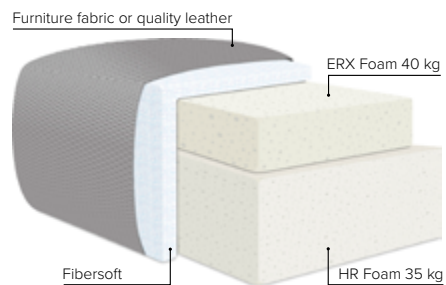

BUBLEE FOOTSTOOL DESIGN