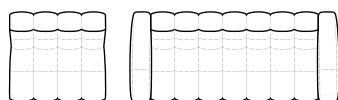

BUBLEE

Bubbling with joy and style

bellus®

CHOOSE YOUR OWN COMBINATIONS