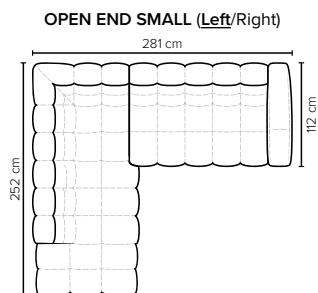

**BUBLEE
FOOTSTOOL**
Height 43 cm

- SEAT:** HR Foam 35 kg + ERX foam 40 kg covered with 1500 g fiber
- BACK:** Foam 35 kg covered with 1500 g fiber
Fixed seat cushions and fixed back cushions
- ARMREST:** Foam 25-30 kg + 900 g fiber