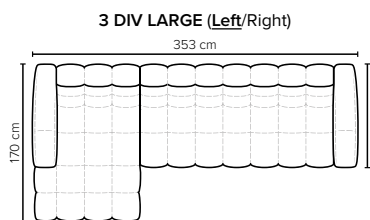

**BUBLEE
FOOTSTOOL**
Height 43 cm

- SEAT:** HR Foam 35 kg + ERX foam 40 kg covered with 1500 g fiber
- BACK:** Foam 35 kg covered with 1500 g fiber
Fixed seat cushions and fixed back cushions
- ARMREST:** Foam 25-30 kg + 900 g fiber