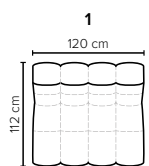

**BUBLEE
FOOTSTOOL**
Height 43 cm

- SEAT:** HR Foam 35 kg + ERX foam 40 kg covered with 1500 g fiber
- BACK:** Foam 35 kg covered with 1500 g fiber
Fixed seat cushions and fixed back cushions
- ARMREST:** Foam 25-30 kg + 900 g fiber