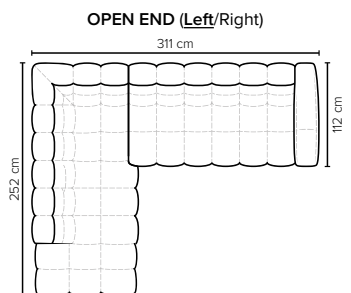

**BUBLEE
FOOTSTOOL**
Height 43 cm

- SEAT:** HR Foam 35 kg + ERX foam 40 kg covered with 1500 g fiber
- BACK:** Foam 35 kg covered with 1500 g fiber
Fixed seat cushions and fixed back cushions
- ARMREST:** Foam 25-30 kg + 900 g fiber