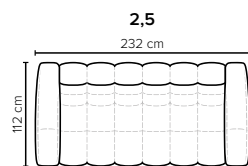

**BUBLEE
FOOTSTOOL**
Height 43 cm

- SEAT:** HR Foam 35 kg + ERX foam 40 kg covered with 1500 g fiber
- BACK:** Foam 35 kg covered with 1500 g fiber
Fixed seat cushions and fixed back cushions
- ARMREST:** Foam 25-30 kg + 900 g fiber