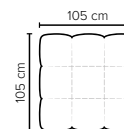

**BUBLEE
FOOTSTOOL**
Height 43 cm

- SEAT:** HR Foam 35 kg + ERX foam 40 kg covered with 1500 g fiber
- BACK:** Foam 35 kg covered with 1500 g fiber
Fixed seat cushions and fixed back cushions
- ARMREST:** Foam 25-30 kg + 900 g fiber