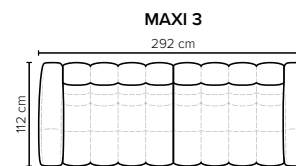

**BUBLEE
FOOTSTOOL**
Height 43 cm

- SEAT:** HR Foam 35 kg + ERX foam 40 kg covered with 1500 g fiber
- BACK:** Foam 35 kg covered with 1500 g fiber
Fixed seat cushions and fixed back cushions
- ARMREST:** Foam 25-30 kg + 900 g fiber