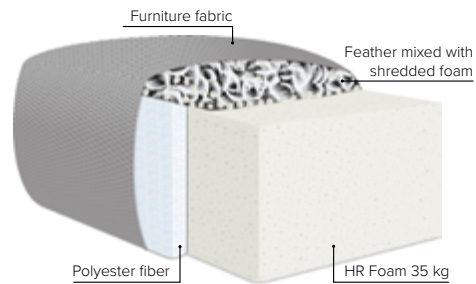

ELLIS

Stylish sofa, comfortable bed

bellus®

GOOD SLEEP SOFA

SEVERAL SLEEP COMFORT OPTIONS

COMBINATIONS

Choose from available sofa models

bellus®

- SEAT:** HR foam 35 kg + on top feather mixed with shredded foam
- BACK:** Siliconized polyester fiber
Loose seat cushions and loose back cushions, fixed with Velcro to allow mechanism movement
- ARMREST:** Foam 25-30 kg

- DECO PILLOWS:** Optional deco pillows can be ordered separately
- FRAME:** Plywood + wood
- MATTRESS:** **Standard:** Bonnell
Optional: Pocket or Memory
- LEG OPTIONS:** No leg choices available for this sofa