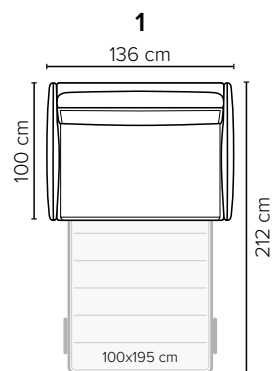

- SEAT:** HR foam 35 kg + on top feather mixed with shredded foam
- BACK:** Siliconized polyester fiber
Loose seat cushions and loose back cushions, fixed with Velcro to allow mechanism movement
- ARMREST:** Foam 25-30 kg