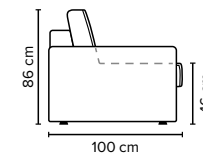

- SEAT:** HR foam 35 kg + on top feather mixed with shredded foam
- BACK:** Siliconized polyester fiber
Loose seat cushions and loose back cushions, fixed with Velcro to allow mechanism movement
- ARMREST:** Foam 25-30 kg