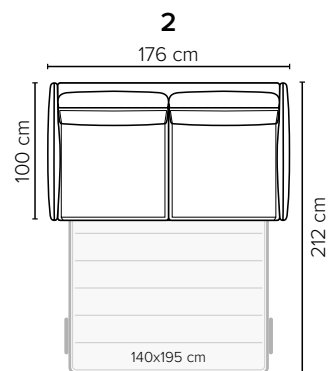

- SEAT:** HR foam 35 kg + on top feather mixed with shredded foam
- BACK:** Siliconized polyester fiber
Loose seat cushions and loose back cushions, fixed with Velcro to allow mechanism movement
- ARMREST:** Foam 25-30 kg