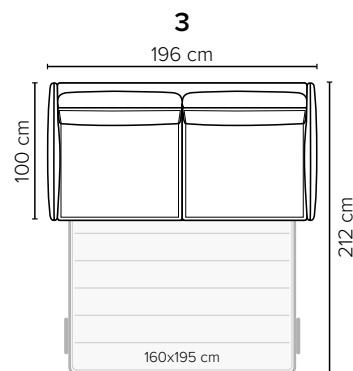

- SEAT:** HR foam 35 kg + on top feather mixed with shredded foam
- BACK:** Siliconized polyester fiber
Loose seat cushions and loose back cushions, fixed with Velcro to allow mechanism movement
- ARMREST:** Foam 25-30 kg