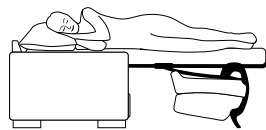

ELLIS

Stylish sofa, comfortable bed

bellus®

GOOD SLEEP SOFA

SEVERAL SLEEP COMFORT OPTIONS

COMBINATIONS

Choose from available sofa models

bellus®

- SEAT:** HR foam 35 kg + on top feather mixed with shredded foam
- BACK:** Siliconized polyester fiber
Loose seat cushions and loose back cushions, fixed with Velcro to allow mechanism movement
- ARMREST:** Foam 25-30 kg