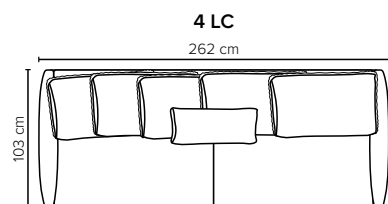

# COMBINATIONS

Choose from available sofa models

bellus®

**SEAT:** ERX Foam 40 kg + mix of feathers and shredded foam in separate bags with channels

**BACK:** Mix of feathers and shredded foam  
Loose seat cushions and loose back cushions

**ARMREST:** Foam 25 kg

**DECO PILLOWS:** Optional deco pillows can be ordered separately  
**Note:** Ares 1 has one 40x40 cm deco pillow

**FRAME:** Plywood + wood + foam 35 kg  
No-Sag springs

**LEG OPTIONS:** No leg choices available for this sofa