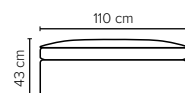

# COMBINATIONS

Choose from available sofa models

bellus®

**SEAT:** ERX Foam 40 kg + mix of feathers and shredded foam in separate bags with channels

**BACK:** Mix of feathers and shredded foam  
Loose seat cushions and loose back cushions