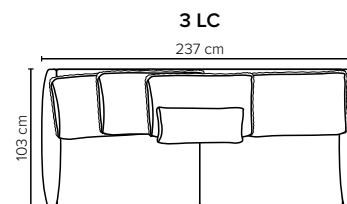

# COMBINATIONS

Choose from available sofa models

bellus®

**SEAT:** ERX Foam 40 kg + mix of feathers and shredded foam in separate bags with channels

**BACK:** Mix of feathers and shredded foam  
Loose seat cushions and loose back cushions