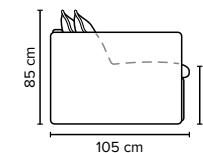

# COMBINATIONS

Choose from available sofa models

bellus®

**SEAT:** ERX Foam 40 kg + mix of feathers and shredded foam in separate bags with channels

**BACK:** Mix of feathers and shredded foam  
Loose seat cushions and loose back cushions