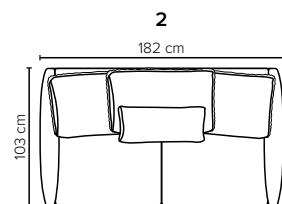

COMBINATIONS

Choose from available sofa models

bellus®

SEAT: ERX Foam 40 kg + mix of feathers and shredded foam in separate bags with channels

BACK: Mix of feathers and shredded foam
Loose seat cushions and loose back cushions

ARMREST: Foam 25 kg

DECO PILLOWS: Optional deco pillows can be ordered separately
Note: Ares 1 has one 40x40 cm deco pillow

FRAME: Plywood + wood + foam 35 kg
No-Sag springs

LEG OPTIONS: No leg choices available for this sofa