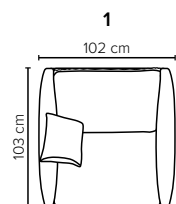

COMBINATIONS

Choose from available sofa models

bellus®

SEAT: ERX Foam 40 kg + mix of feathers and shredded foam in separate bags with channels

BACK: Mix of feathers and shredded foam
Loose seat cushions and loose back cushions

ARMREST: Foam 25 kg

DECO PILLOWS: Optional deco pillows can be ordered separately
Note: Ares 1 has one 40x40 cm deco pillow

FRAME: Plywood + wood + foam 35 kg
No-Sag springs

LEG OPTIONS: No leg choices available for this sofa