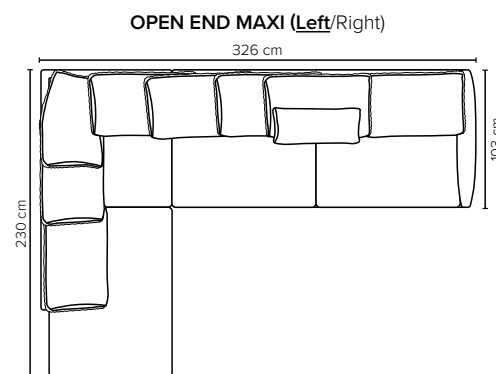

# COMBINATIONS

Choose from available sofa models

bellus®

**SEAT:** ERX Foam 40 kg + mix of feathers and shredded foam in separate bags with channels

**BACK:** Mix of feathers and shredded foam  
Loose seat cushions and loose back cushions