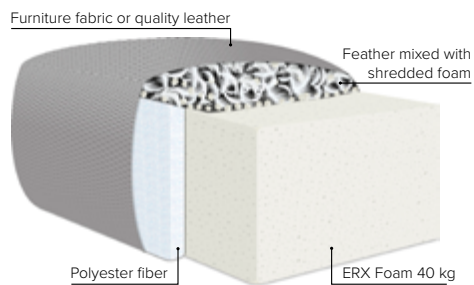

CHOOSE YOUR OWN COMBINATIONS