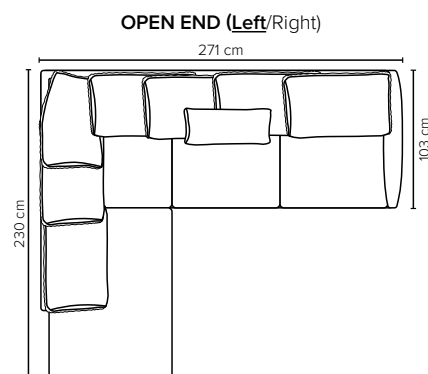

# COMBINATIONS

Choose from available sofa models

bellus®

**SEAT:** ERX Foam 40 kg + mix of feathers and shredded foam in separate bags with channels

**BACK:** Mix of feathers and shredded foam  
Loose seat cushions and loose back cushions