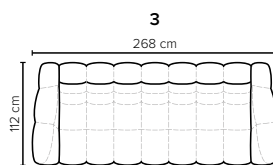

CHOOSE YOUR OWN COMBINATIONS

MOBY FOOTSTOOL DESIGN

COMBINATIONS

Choose from available sofa models

bellus®

**MOBY
FOOTSTOOL**
Height: 43 cm

- SEAT:** HR Foam 35 kg + ERX foam 40 kg covered with 1500 g fiber
- BACK:** Foam 35 kg covered with 1500 g fiber
Fixed seat cushions and fixed back cushions
- ARMREST:** Foam 25-30 kg + 900 g fiber