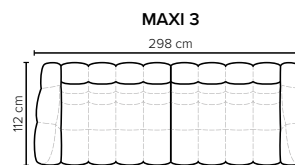

CHOOSE YOUR OWN COMBINATIONS

MOBY FOOTSTOOL DESIGN

COMBINATIONS

Choose from available sofa models

bellus®

**MOBY
FOOTSTOOL**
Height: 43 cm

- SEAT:** HR Foam 35 kg + ERX foam 40 kg covered with 1500 g fiber
- BACK:** Foam 35 kg covered with 1500 g fiber
Fixed seat cushions and fixed back cushions
- ARMREST:** Foam 25-30 kg + 900 g fiber