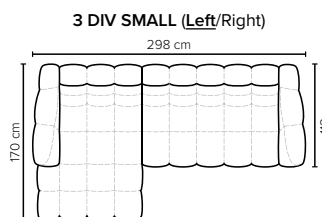

CHOOSE YOUR OWN COMBINATIONS

MOBY FOOTSTOOL DESIGN

COMBINATIONS

Choose from available sofa models

bellus®

**MOBY
FOOTSTOOL**
Height: 43 cm

- SEAT:** HR Foam 35 kg + ERX foam 40 kg covered with 1500 g fiber
- BACK:** Foam 35 kg covered with 1500 g fiber
Fixed seat cushions and fixed back cushions
- ARMREST:** Foam 25-30 kg + 900 g fiber