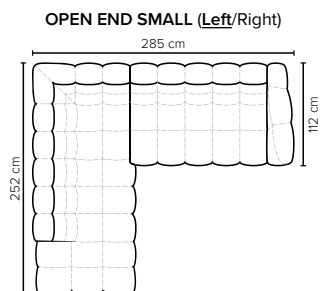

CHOOSE YOUR OWN COMBINATIONS

MOBY FOOTSTOOL DESIGN

COMBINATIONS

Choose from available sofa models

bellus®

**MOBY
FOOTSTOOL**
Height: 43 cm

- SEAT:** HR Foam 35 kg + ERX foam 40 kg covered with 1500 g fiber
- BACK:** Foam 35 kg covered with 1500 g fiber
Fixed seat cushions and fixed back cushions
- ARMREST:** Foam 25-30 kg + 900 g fiber