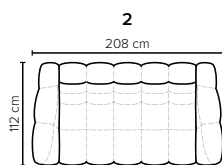

CHOOSE YOUR OWN COMBINATIONS

MOBY FOOTSTOOL DESIGN

COMBINATIONS

Choose from available sofa models

bellus®

**MOBY
FOOTSTOOL**
Height: 43 cm

- SEAT:** HR Foam 35 kg + ERX foam 40 kg covered with 1500 g fiber
- BACK:** Foam 35 kg covered with 1500 g fiber
Fixed seat cushions and fixed back cushions
- ARMREST:** Foam 25-30 kg + 900 g fiber