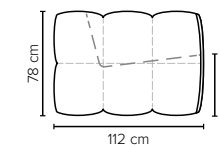

CHOOSE YOUR OWN COMBINATIONS

MOBY FOOTSTOOL DESIGN

COMBINATIONS

Choose from available sofa models

bellus®

**MOBY
FOOTSTOOL**
Height: 43 cm

- SEAT:** HR Foam 35 kg + ERX foam 40 kg covered with 1500 g fiber
- BACK:** Foam 35 kg covered with 1500 g fiber
Fixed seat cushions and fixed back cushions
- ARMREST:** Foam 25-30 kg + 900 g fiber