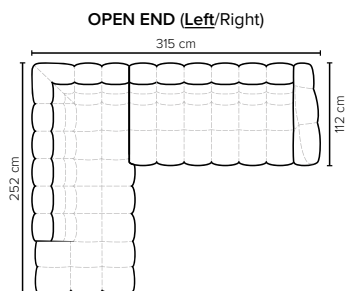

CHOOSE YOUR OWN COMBINATIONS

MOBY FOOTSTOOL DESIGN

COMBINATIONS

Choose from available sofa models

bellus®

**MOBY
FOOTSTOOL**
Height: 43 cm

- SEAT:** HR Foam 35 kg + ERX foam 40 kg covered with 1500 g fiber
- BACK:** Foam 35 kg covered with 1500 g fiber
Fixed seat cushions and fixed back cushions
- ARMREST:** Foam 25-30 kg + 900 g fiber