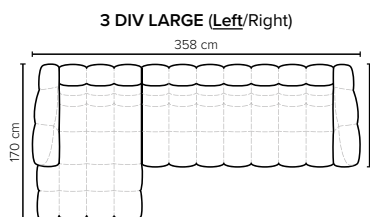

CHOOSE YOUR OWN COMBINATIONS

MOBY FOOTSTOOL DESIGN

COMBINATIONS

Choose from available sofa models

bellus®

**MOBY
FOOTSTOOL**
Height: 43 cm

- SEAT:** HR Foam 35 kg + ERX foam 40 kg covered with 1500 g fiber
- BACK:** Foam 35 kg covered with 1500 g fiber
Fixed seat cushions and fixed back cushions
- ARMREST:** Foam 25-30 kg + 900 g fiber