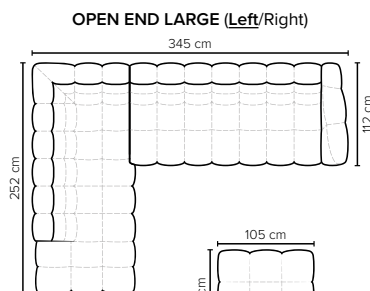

CHOOSE YOUR OWN COMBINATIONS

MOBY FOOTSTOOL DESIGN

COMBINATIONS

Choose from available sofa models

bellus®

**MOBY
FOOTSTOOL**
Height: 43 cm

- SEAT:** HR Foam 35 kg + ERX foam 40 kg covered with 1500 g fiber
- BACK:** Foam 35 kg covered with 1500 g fiber
Fixed seat cushions and fixed back cushions
- ARMREST:** Foam 25-30 kg + 900 g fiber