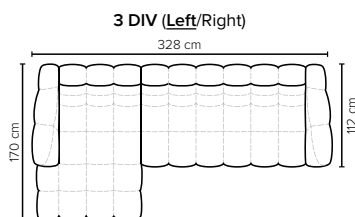

CHOOSE YOUR OWN COMBINATIONS

MOBY FOOTSTOOL DESIGN

COMBINATIONS

Choose from available sofa models

bellus®

**MOBY
FOOTSTOOL**
Height: 43 cm

- SEAT:** HR Foam 35 kg + ERX foam 40 kg covered with 1500 g fiber
- BACK:** Foam 35 kg covered with 1500 g fiber
Fixed seat cushions and fixed back cushions
- ARMREST:** Foam 25-30 kg + 900 g fiber