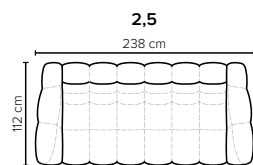

CHOOSE YOUR OWN COMBINATIONS

MOBY FOOTSTOOL DESIGN

COMBINATIONS

Choose from available sofa models

bellus®

**MOBY
FOOTSTOOL**
Height: 43 cm

- SEAT:** HR Foam 35 kg + ERX foam 40 kg covered with 1500 g fiber
- BACK:** Foam 35 kg covered with 1500 g fiber
Fixed seat cushions and fixed back cushions
- ARMREST:** Foam 25-30 kg + 900 g fiber