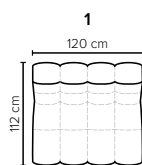

CHOOSE YOUR OWN COMBINATIONS

MOBY FOOTSTOOL DESIGN

COMBINATIONS

Choose from available sofa models

bellus®

**MOBY
FOOTSTOOL**
Height: 43 cm

- SEAT:** HR Foam 35 kg + ERX foam 40 kg covered with 1500 g fiber
- BACK:** Foam 35 kg covered with 1500 g fiber
Fixed seat cushions and fixed back cushions
- ARMREST:** Foam 25-30 kg + 900 g fiber