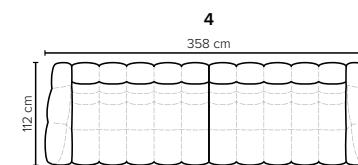

CHOOSE YOUR OWN COMBINATIONS

MOBY FOOTSTOOL DESIGN

COMBINATIONS

Choose from available sofa models

bellus®

**MOBY
FOOTSTOOL**
Height: 43 cm

- SEAT:** HR Foam 35 kg + ERX foam 40 kg covered with 1500 g fiber
- BACK:** Foam 35 kg covered with 1500 g fiber
Fixed seat cushions and fixed back cushions
- ARMREST:** Foam 25-30 kg + 900 g fiber