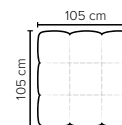

CHOOSE YOUR OWN COMBINATIONS

MOBY FOOTSTOOL DESIGN

COMBINATIONS

Choose from available sofa models

bellus®

**MOBY
FOOTSTOOL**
Height: 43 cm

- SEAT:** HR Foam 35 kg + ERX foam 40 kg covered with 1500 g fiber
- BACK:** Foam 35 kg covered with 1500 g fiber
Fixed seat cushions and fixed back cushions
- ARMREST:** Foam 25-30 kg + 900 g fiber