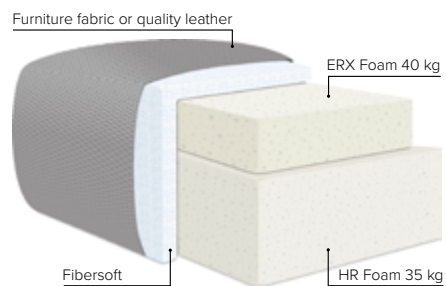

CHOOSE YOUR OWN COMBINATIONS

MOBY FOOTSTOOL DESIGN

COMBINATIONS

Choose from available sofa models

bellus®

**MOBY
FOOTSTOOL**
Height: 43 cm

- SEAT:** HR Foam 35 kg + ERX foam 40 kg covered with 1500 g fiber
- BACK:** Foam 35 kg covered with 1500 g fiber
Fixed seat cushions and fixed back cushions
- ARMREST:** Foam 25-30 kg + 900 g fiber

- DECO PILLOWS:** Not included in this sofa model
Additional pillows can be ordered separately
- FRAME:** Plywood + wood + 1500 g fiber
- LEG OPTIONS:** No leg choices available for this sofa