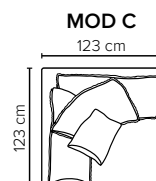

COMBINATIONS

Choose from available sofa models

MODULES

Design your own sofa

bellus®

1. **SEAT:** Cloud^{plus} System: Pocket springs + HR Foam 35 kg + on top feather mixed with shredded foam
2. **BACK:** Silicized polyester fiber
   Loose seat cushions and loose back cushions
3. **ARMREST:** Foam 25-30 kg

1. **DECO PILLOWS:** Filling: feather mixed with shredded foam
   1 deco pillow per armrest size 50x40 cm
   1 deco pillow per corner size 50x40 cm
2. **FRAME:** Plywood + wood + foam 25 kg
3. **LEG OPTIONS:** No leg choices available for this sofa