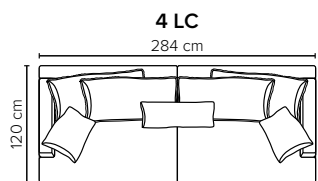

- SEAT:** Cloud^{plus} System: Pocket springs + HR Foam 35 kg + on top feather mixed with shredded foam
- BACK:** Silicized polyester fiber
Loose seat cushions and loose back cushions
- ARMREST:** Foam 25-30 kg

- DECO PILLOWS:** Filling: feather mixed with shredded foam
1 deco pillow per armrest size 50x40 cm
1 deco pillow per corner size 50x40 cm
- FRAME:** Plywood + wood + foam 25 kg
- LEG OPTIONS:** No leg choices available for this sofa