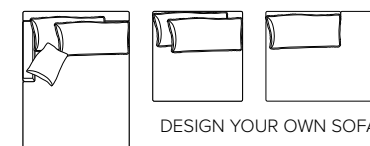

OLBIA

The eyecatcher that offers the best comfort

bellus®

COMBINATIONS

Choose from available sofa models

MODULES

Design your own sofa

bellus®

- SEAT:** Cloud^{plus} System: Pocket springs + HR Foam 35 kg + on top feather mixed with shredded foam
- BACK:** Silicized polyester fiber
Loose seat cushions and loose back cushions
- ARMREST:** Foam 25-30 kg

- DECO PILLOWS:** Filling: feather mixed with shredded foam
1 deco pillow per armrest size 50x40 cm
1 deco pillow per corner size 50x40 cm
- FRAME:** Plywood + wood + foam 25 kg
- LEG OPTIONS:** No leg choices available for this sofa