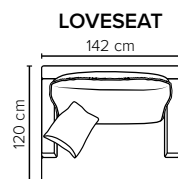

COMBINATIONS

Choose from available sofa models

MODULES

Design your own sofa

bellus®

1. **SEAT:** Cloud^{plus} System: Pocket springs + HR Foam 35 kg + on top feather mixed with shredded foam
2. **BACK:** Silicized polyester fiber
   Loose seat cushions and loose back cushions
3. **ARMREST:** Foam 25-30 kg

1. **DECO PILLOWS:** Filling: feather mixed with shredded foam
   1 deco pillow per armrest size 50x40 cm
   1 deco pillow per corner size 50x40 cm
2. **FRAME:** Plywood + wood + foam 25 kg
3. **LEG OPTIONS:** No leg choices available for this sofa