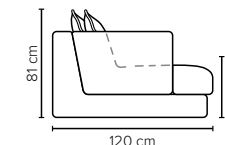

COMBINATIONS

Choose from available sofa models

MODULES

Design your own sofa

bellus®

1. **SEAT:** Cloud^{plus} System: Pocket springs + HR Foam 35 kg + on top feather mixed with shredded foam
2. **BACK:** Silicized polyester fiber
   Loose seat cushions and loose back cushions
3. **ARMREST:** Foam 25-30 kg

1. **DECO PILLOWS:** Filling: feather mixed with shredded foam
   1 deco pillow per armrest size 50x40 cm
   1 deco pillow per corner size 50x40 cm
2. **FRAME:** Plywood + wood + foam 25 kg
3. **LEG OPTIONS:** No leg choices available for this sofa