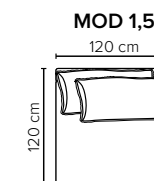

COMBINATIONS

Choose from available sofa models

MODULES

Design your own sofa

bellus®

1. **SEAT:** Cloud^{plus} System: Pocket springs + HR Foam 35 kg + on top feather mixed with shredded foam
2. **BACK:** Silicized polyester fiber
   Loose seat cushions and loose back cushions
3. **ARMREST:** Foam 25-30 kg

1. **DECO PILLOWS:** Filling: feather mixed with shredded foam
   1 deco pillow per armrest size 50x40 cm
   1 deco pillow per corner size 50x40 cm
2. **FRAME:** Plywood + wood + foam 25 kg
3. **LEG OPTIONS:** No leg choices available for this sofa