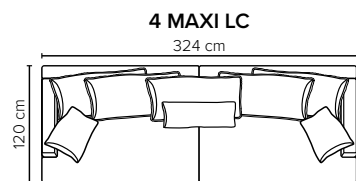

- SEAT:** Cloud^{plus} System: Pocket springs + HR Foam 35 kg + on top feather mixed with shredded foam
- BACK:** Silicized polyester fiber
Loose seat cushions and loose back cushions
- ARMREST:** Foam 25-30 kg

- DECO PILLOWS:** Filling: feather mixed with shredded foam
1 deco pillow per armrest size 50x40 cm
1 deco pillow per corner size 50x40 cm
- FRAME:** Plywood + wood + foam 25 kg
- LEG OPTIONS:** No leg choices available for this sofa