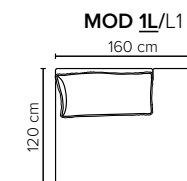

COMBINATIONS

Choose from available sofa models

MODULES

Design your own sofa

bellus®

1. **SEAT:** Cloud^{plus} System: Pocket springs + HR Foam 35 kg + on top feather mixed with shredded foam
2. **BACK:** Silicized polyester fiber
   Loose seat cushions and loose back cushions
3. **ARMREST:** Foam 25-30 kg

1. **DECO PILLOWS:** Filling: feather mixed with shredded foam
   1 deco pillow per armrest size 50x40 cm
   1 deco pillow per corner size 50x40 cm
2. **FRAME:** Plywood + wood + foam 25 kg
3. **LEG OPTIONS:** No leg choices available for this sofa