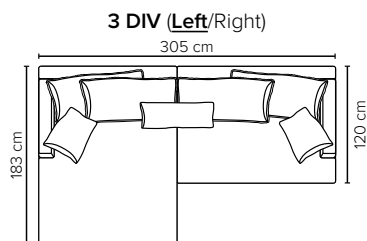

COMBINATIONS

Choose from available sofa models

MODULES

Design your own sofa

bellus®

1. **SEAT:** Cloud^{plus} System: Pocket springs + HR Foam 35 kg + on top feather mixed with shredded foam
2. **BACK:** Silicized polyester fiber
   Loose seat cushions and loose back cushions
3. **ARMREST:** Foam 25-30 kg

1. **DECO PILLOWS:** Filling: feather mixed with shredded foam
   1 deco pillow per armrest size 50x40 cm
   1 deco pillow per corner size 50x40 cm
2. **FRAME:** Plywood + wood + foam 25 kg
3. **LEG OPTIONS:** No leg choices available for this sofa