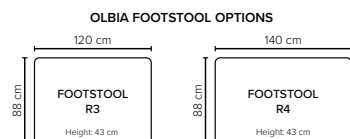

COMBINATIONS

Choose from available sofa models

MODULES

Design your own sofa

bellus®

1. **SEAT:** Cloud^{plus} System: Pocket springs + HR Foam 35 kg + on top feather mixed with shredded foam
2. **BACK:** Silicized polyester fiber
   Loose seat cushions and loose back cushions
3. **ARMREST:** Foam 25-30 kg

1. **DECO PILLOWS:** Filling: feather mixed with shredded foam
   1 deco pillow per armrest size 50x40 cm
   1 deco pillow per corner size 50x40 cm
2. **FRAME:** Plywood + wood + foam 25 kg
3. **LEG OPTIONS:** No leg choices available for this sofa