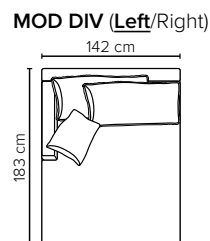

COMBINATIONS

Choose from available sofa models

MODULES

Design your own sofa

bellus®

1. **SEAT:** Cloud^{plus} System: Pocket springs + HR Foam 35 kg + on top feather mixed with shredded foam
2. **BACK:** Silicized polyester fiber
   Loose seat cushions and loose back cushions
3. **ARMREST:** Foam 25-30 kg

1. **DECO PILLOWS:** Filling: feather mixed with shredded foam
   1 deco pillow per armrest size 50x40 cm
   1 deco pillow per corner size 50x40 cm
2. **FRAME:** Plywood + wood + foam 25 kg
3. **LEG OPTIONS:** No leg choices available for this sofa