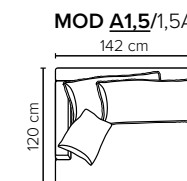

COMBINATIONS

Choose from available sofa models

MODULES

Design your own sofa

bellus®

1. **SEAT:** Cloud^{plus} System: Pocket springs + HR Foam 35 kg + on top feather mixed with shredded foam
2. **BACK:** Silicized polyester fiber
   Loose seat cushions and loose back cushions
3. **ARMREST:** Foam 25-30 kg

1. **DECO PILLOWS:** Filling: feather mixed with shredded foam
   1 deco pillow per armrest size 50x40 cm
   1 deco pillow per corner size 50x40 cm
2. **FRAME:** Plywood + wood + foam 25 kg
3. **LEG OPTIONS:** No leg choices available for this sofa