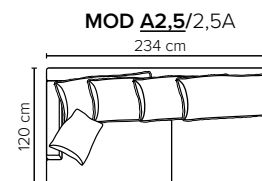

- SEAT:** Cloud^{plus} System: Pocket springs + HR Foam 35 kg + on top feather mixed with shredded foam
- BACK:** Silicized polyester fiber
Loose seat cushions and loose back cushions
- ARMREST:** Foam 25-30 kg

- DECO PILLOWS:** Filling: feather mixed with shredded foam
1 deco pillow per armrest size 50x40 cm
1 deco pillow per corner size 50x40 cm
- FRAME:** Plywood + wood + foam 25 kg
- LEG OPTIONS:** No leg choices available for this sofa