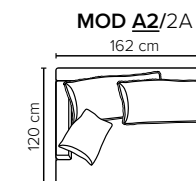

- SEAT:** Cloud^{plus} System: Pocket springs + HR Foam 35 kg + on top feather mixed with shredded foam
- BACK:** Silicized polyester fiber
Loose seat cushions and loose back cushions
- ARMREST:** Foam 25-30 kg

- DECO PILLOWS:** Filling: feather mixed with shredded foam
1 deco pillow per armrest size 50x40 cm
1 deco pillow per corner size 50x40 cm
- FRAME:** Plywood + wood + foam 25 kg
- LEG OPTIONS:** No leg choices available for this sofa