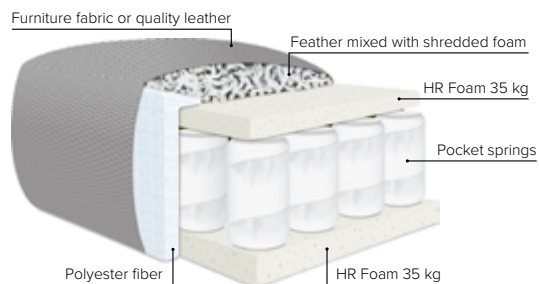

OLBIA

The eyecatcher that offers the best comfort

bellus®