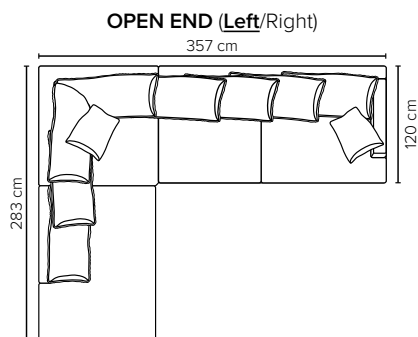

COMBINATIONS

Choose from available sofa models

MODULES

Design your own sofa

bellus®

1. **SEAT:** Cloud^{plus} System: Pocket springs + HR Foam 35 kg + on top feather mixed with shredded foam
2. **BACK:** Silicized polyester fiber
   Loose seat cushions and loose back cushions
3. **ARMREST:** Foam 25-30 kg

1. **DECO PILLOWS:** Filling: feather mixed with shredded foam
   1 deco pillow per armrest size 50x40 cm
   1 deco pillow per corner size 50x40 cm
2. **FRAME:** Plywood + wood + foam 25 kg
3. **LEG OPTIONS:** No leg choices available for this sofa