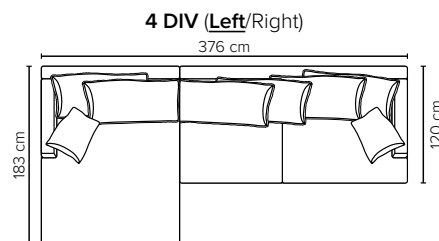

- SEAT:** Cloud^{plus} System: Pocket springs + HR Foam 35 kg + on top feather mixed with shredded foam
- BACK:** Silicized polyester fiber
Loose seat cushions and loose back cushions
- ARMREST:** Foam 25-30 kg

- DECO PILLOWS:** Filling: feather mixed with shredded foam
1 deco pillow per armrest size 50x40 cm
1 deco pillow per corner size 50x40 cm
- FRAME:** Plywood + wood + foam 25 kg
- LEG OPTIONS:** No leg choices available for this sofa