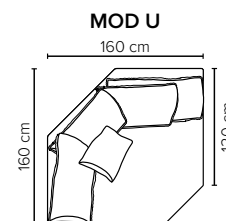

- SEAT:** Cloud^{plus} System: Pocket springs + HR Foam 35 kg + on top feather mixed with shredded foam
- BACK:** Silicized polyester fiber
Loose seat cushions and loose back cushions
- ARMREST:** Foam 25-30 kg

- DECO PILLOWS:** Filling: feather mixed with shredded foam
1 deco pillow per armrest size 50x40 cm
1 deco pillow per corner size 50x40 cm
- FRAME:** Plywood + wood + foam 25 kg
- LEG OPTIONS:** No leg choices available for this sofa