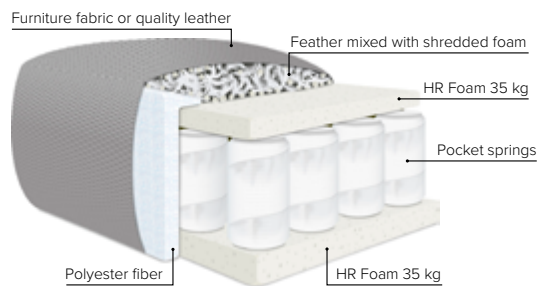

INFINITY

Take a big leap and dive into softness and convenience - you can be truly happy while enjoying this sofa

bellus®