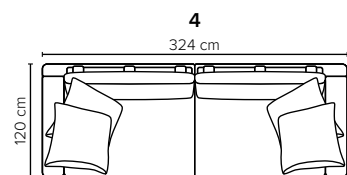

COMBINATIONS

Choose from available sofa models

MODULES

Design your own sofa

bellus®

- **SEAT:** Cloud^{plus} System: Pocket springs + HR Foam 35 kg + on top feather mixed with shredded foam
- **BACK:** Siliconized polyester fiber
  Loose seat cushions and loose back cushions
- **ARMREST:** Foam 25-30 kg

- **DECO PILLOWS:** Filling: feather mixed with shredded foam
  2 deco pillows per armrest size 70x75 cm
  2 deco pillows per corner size 70x75 cm
  Note: Loveseat has 1 deco pillow size 70x75 cm

- **FRAME:** Plywood + wood + foam 25 kg

- **LEG OPTIONS:** No leg choices available for this sofa