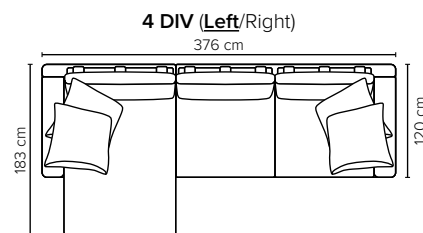

COMBINATIONS

Choose from available sofa models

MODULES

Design your own sofa

bellus®

- **SEAT:** Cloud^{plus} System: Pocket springs + HR Foam 35 kg + on top feather mixed with shredded foam
- **BACK:** Siliconized polyester fiber
  Loose seat cushions and loose back cushions
- **ARMREST:** Foam 25-30 kg

- **DECO PILLOWS:** Filling: feather mixed with shredded foam
  2 deco pillows per armrest size 70x75 cm
  2 deco pillows per corner size 70x75 cm
  Note: Loveseat has 1 deco pillow size 70x75 cm

- **FRAME:** Plywood + wood + foam 25 kg

- **LEG OPTIONS:** No leg choices available for this sofa