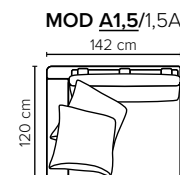

COMBINATIONS

Choose from available sofa models

MODULES

Design your own sofa

bellus®

- **SEAT:** Cloud^{plus} System: Pocket springs + HR Foam 35 kg + on top feather mixed with shredded foam
- **BACK:** Siliconized polyester fiber
  Loose seat cushions and loose back cushions
- **ARMREST:** Foam 25-30 kg

- **DECO PILLOWS:** Filling: feather mixed with shredded foam
  2 deco pillows per armrest size 70x75 cm
  2 deco pillows per corner size 70x75 cm
  Note: Loveseat has 1 deco pillow size 70x75 cm

- **FRAME:** Plywood + wood + foam 25 kg

- **LEG OPTIONS:** No leg choices available for this sofa