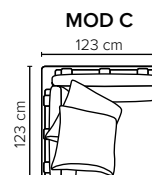

COMBINATIONS

Choose from available sofa models

MODULES

Design your own sofa

bellus®

- **SEAT:** Cloud^{plus} System: Pocket springs + HR Foam 35 kg + on top feather mixed with shredded foam
- **BACK:** Siliconized polyester fiber
  Loose seat cushions and loose back cushions
- **ARMREST:** Foam 25-30 kg

- **DECO PILLOWS:** Filling: feather mixed with shredded foam
  2 deco pillows per armrest size 70x75 cm
  2 deco pillows per corner size 70x75 cm
  Note: Loveseat has 1 deco pillow size 70x75 cm

- **FRAME:** Plywood + wood + foam 25 kg

- **LEG OPTIONS:** No leg choices available for this sofa