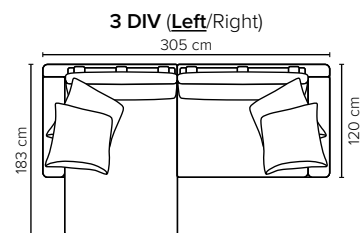

COMBINATIONS

Choose from available sofa models

MODULES

Design your own sofa

bellus®

- **SEAT:** Cloud^{plus} System: Pocket springs + HR Foam 35 kg + on top feather mixed with shredded foam
- **BACK:** Siliconized polyester fiber
  Loose seat cushions and loose back cushions
- **ARMREST:** Foam 25-30 kg

- **DECO PILLOWS:** Filling: feather mixed with shredded foam
  2 deco pillows per armrest size 70x75 cm
  2 deco pillows per corner size 70x75 cm
  Note: Loveseat has 1 deco pillow size 70x75 cm

- **FRAME:** Plywood + wood + foam 25 kg

- **LEG OPTIONS:** No leg choices available for this sofa