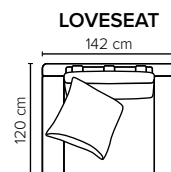

COMBINATIONS

Choose from available sofa models

MODULES

Design your own sofa

bellus®

- **SEAT:** Cloud^{plus} System: Pocket springs + HR Foam 35 kg + on top feather mixed with shredded foam
- **BACK:** Siliconized polyester fiber
  Loose seat cushions and loose back cushions
- **ARMREST:** Foam 25-30 kg

- **DECO PILLOWS:** Filling: feather mixed with shredded foam
  2 deco pillows per armrest size 70x75 cm
  2 deco pillows per corner size 70x75 cm
  Note: Loveseat has 1 deco pillow size 70x75 cm

- **FRAME:** Plywood + wood + foam 25 kg

- **LEG OPTIONS:** No leg choices available for this sofa