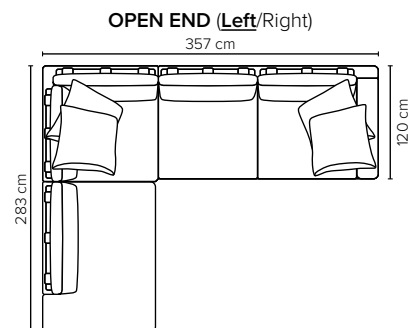

COMBINATIONS

Choose from available sofa models

MODULES

Design your own sofa

bellus®

- **SEAT:** Cloud^{plus} System: Pocket springs + HR Foam 35 kg + on top feather mixed with shredded foam
- **BACK:** Siliconized polyester fiber
  Loose seat cushions and loose back cushions
- **ARMREST:** Foam 25-30 kg

- **DECO PILLOWS:** Filling: feather mixed with shredded foam
  2 deco pillows per armrest size 70x75 cm
  2 deco pillows per corner size 70x75 cm
  Note: Loveseat has 1 deco pillow size 70x75 cm

- **FRAME:** Plywood + wood + foam 25 kg

- **LEG OPTIONS:** No leg choices available for this sofa