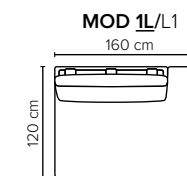

COMBINATIONS

Choose from available sofa models

MODULES

Design your own sofa

bellus®

- **SEAT:** Cloud^{plus} System: Pocket springs + HR Foam 35 kg + on top feather mixed with shredded foam
- **BACK:** Siliconized polyester fiber
  Loose seat cushions and loose back cushions
- **ARMREST:** Foam 25-30 kg

- **DECO PILLOWS:** Filling: feather mixed with shredded foam
  2 deco pillows per armrest size 70x75 cm
  2 deco pillows per corner size 70x75 cm
  Note: Loveseat has 1 deco pillow size 70x75 cm

- **FRAME:** Plywood + wood + foam 25 kg

- **LEG OPTIONS:** No leg choices available for this sofa