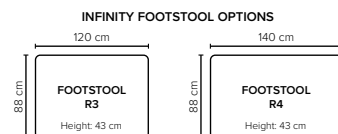

COMBINATIONS

Choose from available sofa models

MODULES

Design your own sofa

bellus®

- **SEAT:** Cloud^{plus} System: Pocket springs + HR Foam 35 kg + on top feather mixed with shredded foam
- **BACK:** Siliconized polyester fiber
  Loose seat cushions and loose back cushions
- **ARMREST:** Foam 25-30 kg

- **DECO PILLOWS:** Filling: feather mixed with shredded foam
  2 deco pillows per armrest size 70x75 cm
  2 deco pillows per corner size 70x75 cm
  Note: Loveseat has 1 deco pillow size 70x75 cm

- **FRAME:** Plywood + wood + foam 25 kg

- **LEG OPTIONS:** No leg choices available for this sofa