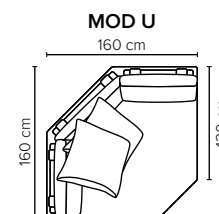

COMBINATIONS

Choose from available sofa models

MODULES

Design your own sofa

bellus®

- **SEAT:** Cloud^{plus} System: Pocket springs + HR Foam 35 kg + on top feather mixed with shredded foam
- **BACK:** Siliconized polyester fiber
  Loose seat cushions and loose back cushions
- **ARMREST:** Foam 25-30 kg

- **DECO PILLOWS:** Filling: feather mixed with shredded foam
  2 deco pillows per armrest size 70x75 cm
  2 deco pillows per corner size 70x75 cm
  Note: Loveseat has 1 deco pillow size 70x75 cm

- **FRAME:** Plywood + wood + foam 25 kg

- **LEG OPTIONS:** No leg choices available for this sofa