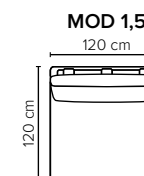

COMBINATIONS

Choose from available sofa models

MODULES

Design your own sofa

bellus®

- **SEAT:** Cloud^{plus} System: Pocket springs + HR Foam 35 kg + on top feather mixed with shredded foam
- **BACK:** Siliconized polyester fiber
  Loose seat cushions and loose back cushions
- **ARMREST:** Foam 25-30 kg

- **DECO PILLOWS:** Filling: feather mixed with shredded foam
  2 deco pillows per armrest size 70x75 cm
  2 deco pillows per corner size 70x75 cm
  Note: Loveseat has 1 deco pillow size 70x75 cm

- **FRAME:** Plywood + wood + foam 25 kg

- **LEG OPTIONS:** No leg choices available for this sofa