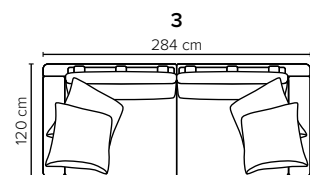

COMBINATIONS

Choose from available sofa models

MODULES

Design your own sofa

bellus®

- **SEAT:** Cloud^{plus} System: Pocket springs + HR Foam 35 kg + on top feather mixed with shredded foam
- **BACK:** Siliconized polyester fiber
  Loose seat cushions and loose back cushions
- **ARMREST:** Foam 25-30 kg

- **DECO PILLOWS:** Filling: feather mixed with shredded foam
  2 deco pillows per armrest size 70x75 cm
  2 deco pillows per corner size 70x75 cm
  Note: Loveseat has 1 deco pillow size 70x75 cm

- **FRAME:** Plywood + wood + foam 25 kg

- **LEG OPTIONS:** No leg choices available for this sofa