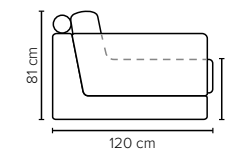

COMBINATIONS

Choose from available sofa models

MODULES

Design your own sofa

bellus®

- **SEAT:** Cloud^{plus} System: Pocket springs + HR Foam 35 kg + on top feather mixed with shredded foam
- **BACK:** Siliconized polyester fiber
  Loose seat cushions and loose back cushions
- **ARMREST:** Foam 25-30 kg

- **DECO PILLOWS:** Filling: feather mixed with shredded foam
  2 deco pillows per armrest size 70x75 cm
  2 deco pillows per corner size 70x75 cm
  Note: Loveseat has 1 deco pillow size 70x75 cm

- **FRAME:** Plywood + wood + foam 25 kg

- **LEG OPTIONS:** No leg choices available for this sofa