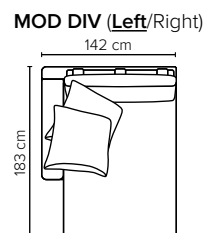

COMBINATIONS

Choose from available sofa models

MODULES

Design your own sofa

bellus®

- **SEAT:** Cloud^{plus} System: Pocket springs + HR Foam 35 kg + on top feather mixed with shredded foam
- **BACK:** Siliconized polyester fiber
  Loose seat cushions and loose back cushions
- **ARMREST:** Foam 25-30 kg

- **DECO PILLOWS:** Filling: feather mixed with shredded foam
  2 deco pillows per armrest size 70x75 cm
  2 deco pillows per corner size 70x75 cm
  Note: Loveseat has 1 deco pillow size 70x75 cm

- **FRAME:** Plywood + wood + foam 25 kg

- **LEG OPTIONS:** No leg choices available for this sofa