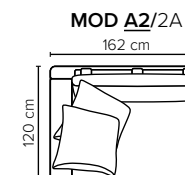

COMBINATIONS

Choose from available sofa models

MODULES

Design your own sofa

bellus®

- **SEAT:** Cloud^{plus} System: Pocket springs + HR Foam 35 kg + on top feather mixed with shredded foam
- **BACK:** Siliconized polyester fiber
  Loose seat cushions and loose back cushions
- **ARMREST:** Foam 25-30 kg

- **DECO PILLOWS:** Filling: feather mixed with shredded foam
  2 deco pillows per armrest size 70x75 cm
  2 deco pillows per corner size 70x75 cm
  Note: Loveseat has 1 deco pillow size 70x75 cm

- **FRAME:** Plywood + wood + foam 25 kg

- **LEG OPTIONS:** No leg choices available for this sofa