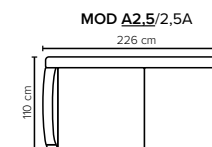

COMBINATIONS

Choose from available sofa models

MODULES

Design your own sofa

bellus®

1. **SEAT:** Cloud System: Pocket springs + HR Foam 35 kg covered with memory foam and 200 g fiber
2. **BACK:** Foam 35 kg covered with 1500 g fiber
   Loose seat cushions and loose back cushions
3. **ARMREST:** Foam 25-30 kg + 200 g fiber

1. **DECO PILLOWS:** 2 deco pillows per Mod Love Corner size 55x50 cm
   1 deco pillow per Mod Love Corner size 65x60 cm
   1 deco pillow per Mod C size 55x50 cm
   Note: Open End, Love End and Love End XL combinations have decos according to the respective modules

1. **FRAME:** Plywood + wood + foam 25 kg
2. **LEG OPTIONS:** No leg choices available for this sofa