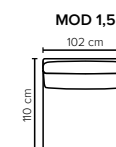

COMBINATIONS

Choose from available sofa models

MODULES

Design your own sofa

bellus®

1. **SEAT:** Cloud System: Pocket springs + HR Foam 35 kg covered with memory foam and 200 g fiber
2. **BACK:** Foam 35 kg covered with 1500 g fiber
   Loose seat cushions and loose back cushions
3. **ARMREST:** Foam 25-30 kg + 200 g fiber

1. **DECO PILLOWS:** 2 deco pillows per Mod Love Corner size 55x50 cm
   1 deco pillow per Mod Love Corner size 65x60 cm
   1 deco pillow per Mod C size 55x50 cm
   Note: Open End, Love End and Love End XL combinations have decos according to the respective modules

1. **FRAME:** Plywood + wood + foam 25 kg
2. **LEG OPTIONS:** No leg choices available for this sofa