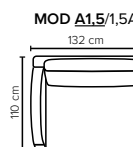

COMBINATIONS

Choose from available sofa models

MODULES

Design your own sofa

bellus®

1. **SEAT:** Cloud System: Pocket springs + HR Foam 35 kg covered with memory foam and 200 g fiber
2. **BACK:** Foam 35 kg covered with 1500 g fiber
   Loose seat cushions and loose back cushions
3. **ARMREST:** Foam 25-30 kg + 200 g fiber

1. **DECO PILLOWS:** 2 deco pillows per Mod Love Corner size 55x50 cm
   1 deco pillow per Mod Love Corner size 65x60 cm
   1 deco pillow per Mod C size 55x50 cm
   Note: Open End, Love End and Love End XL combinations have decos according to the respective modules

1. **FRAME:** Plywood + wood + foam 25 kg
2. **LEG OPTIONS:** No leg choices available for this sofa