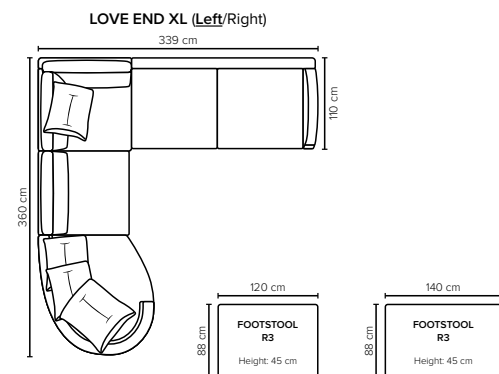

COMBINATIONS

Choose from available sofa models

MODULES

Design your own sofa

bellus®

1. **SEAT:** Cloud System: Pocket springs + HR Foam 35 kg covered with memory foam and 200 g fiber
2. **BACK:** Foam 35 kg covered with 1500 g fiber
   Loose seat cushions and loose back cushions
3. **ARMREST:** Foam 25-30 kg + 200 g fiber

1. **DECO PILLOWS:** 2 deco pillows per Mod Love Corner size 55x50 cm
   1 deco pillow per Mod Love Corner size 65x60 cm
   1 deco pillow per Mod C size 55x50 cm
   Note: Open End, Love End and Love End XL combinations have decos according to the respective modules

1. **FRAME:** Plywood + wood + foam 25 kg
2. **LEG OPTIONS:** No leg choices available for this sofa