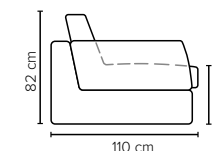

COMBINATIONS

Choose from available sofa models

MODULES

Design your own sofa

bellus®

1. **SEAT:** Cloud System: Pocket springs + HR Foam 35 kg covered with memory foam and 200 g fiber
2. **BACK:** Foam 35 kg covered with 1500 g fiber
   Loose seat cushions and loose back cushions
3. **ARMREST:** Foam 25-30 kg + 200 g fiber

1. **DECO PILLOWS:** 2 deco pillows per Mod Love Corner size 55x50 cm
   1 deco pillow per Mod Love Corner size 65x60 cm
   1 deco pillow per Mod C size 55x50 cm
   Note: Open End, Love End and Love End XL combinations have decos according to the respective modules

1. **FRAME:** Plywood + wood + foam 25 kg
2. **LEG OPTIONS:** No leg choices available for this sofa