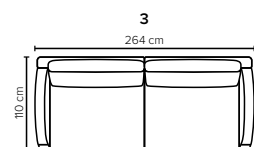

COMBINATIONS

Choose from available sofa models

MODULES

Design your own sofa

bellus®

1. **SEAT:** Cloud System: Pocket springs + HR Foam 35 kg covered with memory foam and 200 g fiber
2. **BACK:** Foam 35 kg covered with 1500 g fiber
   Loose seat cushions and loose back cushions
3. **ARMREST:** Foam 25-30 kg + 200 g fiber

1. **DECO PILLOWS:** 2 deco pillows per Mod Love Corner size 55x50 cm
   1 deco pillow per Mod Love Corner size 65x60 cm
   1 deco pillow per Mod C size 55x50 cm
   Note: Open End, Love End and Love End XL combinations have decos according to the respective modules

1. **FRAME:** Plywood + wood + foam 25 kg
2. **LEG OPTIONS:** No leg choices available for this sofa