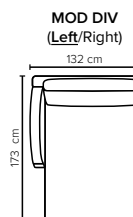

COMBINATIONS

Choose from available sofa models

MODULES

Design your own sofa

bellus®

1. **SEAT:** Cloud System: Pocket springs + HR Foam 35 kg covered with memory foam and 200 g fiber
2. **BACK:** Foam 35 kg covered with 1500 g fiber
   Loose seat cushions and loose back cushions
3. **ARMREST:** Foam 25-30 kg + 200 g fiber

1. **DECO PILLOWS:** 2 deco pillows per Mod Love Corner size 55x50 cm
   1 deco pillow per Mod Love Corner size 65x60 cm
   1 deco pillow per Mod C size 55x50 cm
   Note: Open End, Love End and Love End XL combinations have decos according to the respective modules

1. **FRAME:** Plywood + wood + foam 25 kg
2. **LEG OPTIONS:** No leg choices available for this sofa