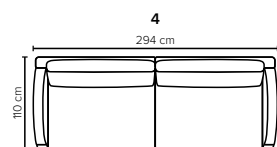

COMBINATIONS

Choose from available sofa models

MODULES

Design your own sofa

bellus®

1. **SEAT:** Cloud System: Pocket springs + HR Foam 35 kg covered with memory foam and 200 g fiber
2. **BACK:** Foam 35 kg covered with 1500 g fiber
   Loose seat cushions and loose back cushions
3. **ARMREST:** Foam 25-30 kg + 200 g fiber

1. **DECO PILLOWS:** 2 deco pillows per Mod Love Corner size 55x50 cm
   1 deco pillow per Mod Love Corner size 65x60 cm
   1 deco pillow per Mod C size 55x50 cm
   Note: Open End, Love End and Love End XL combinations have decos according to the respective modules

1. **FRAME:** Plywood + wood + foam 25 kg
2. **LEG OPTIONS:** No leg choices available for this sofa