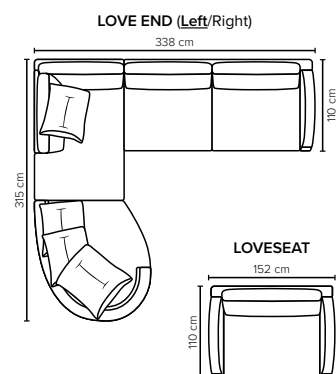

# MODULES

Design your own sofa

bellus®

- SEAT:** Cloud System: Pocket springs + HR Foam 35 kg covered with memory foam and 200 g fiber
- BACK:** Foam 35 kg covered with 1500 g fiber  
Loose seat cushions and loose back cushions
- ARMREST:** Foam 25-30 kg + 200 g fiber

- DECO PILLOWS:** 2 deco pillows per Mod Love Corner size 55x50 cm  
1 deco pillow per Mod Love Corner size 65x60 cm  
1 deco pillow per Mod C size 55x50 cm  
**Note:** Open End, Love End and Love End XL combinations have decos according to the respective modules

- FRAME:** Plywood + wood + foam 25 kg
- LEG OPTIONS:** No leg choices available for this sofa