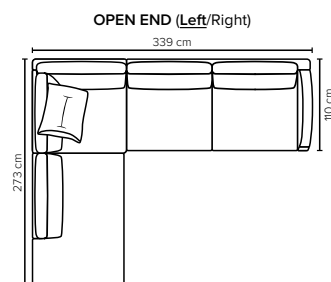

COMBINATIONS

Choose from available sofa models

MODULES

Design your own sofa

bellus®

1. **SEAT:** Cloud System: Pocket springs + HR Foam 35 kg covered with memory foam and 200 g fiber
2. **BACK:** Foam 35 kg covered with 1500 g fiber
   Loose seat cushions and loose back cushions
3. **ARMREST:** Foam 25-30 kg + 200 g fiber

1. **DECO PILLOWS:** 2 deco pillows per Mod Love Corner size 55x50 cm
   1 deco pillow per Mod Love Corner size 65x60 cm
   1 deco pillow per Mod C size 55x50 cm
   Note: Open End, Love End and Love End XL combinations have decos according to the respective modules

1. **FRAME:** Plywood + wood + foam 25 kg
2. **LEG OPTIONS:** No leg choices available for this sofa