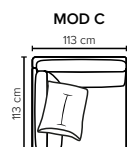

# MODULES

Design your own sofa

bellus®

- SEAT:** Cloud System: Pocket springs + HR Foam 35 kg covered with memory foam and 200 g fiber
- BACK:** Foam 35 kg covered with 1500 g fiber  
Loose seat cushions and loose back cushions
- ARMREST:** Foam 25-30 kg + 200 g fiber

- DECO PILLOWS:** 2 deco pillows per Mod Love Corner size 55x50 cm  
1 deco pillow per Mod Love Corner size 65x60 cm  
1 deco pillow per Mod C size 55x50 cm  
**Note:** Open End, Love End and Love End XL combinations have decos according to the respective modules

- FRAME:** Plywood + wood + foam 25 kg
- LEG OPTIONS:** No leg choices available for this sofa