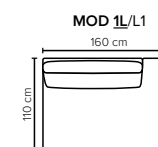

COMBINATIONS

Choose from available sofa models

MODULES

Design your own sofa

bellus®

1. **SEAT:** Cloud System: Pocket springs + HR Foam 35 kg covered with memory foam and 200 g fiber
2. **BACK:** Foam 35 kg covered with 1500 g fiber
   Loose seat cushions and loose back cushions
3. **ARMREST:** Foam 25-30 kg + 200 g fiber

1. **DECO PILLOWS:** 2 deco pillows per Mod Love Corner size 55x50 cm
   1 deco pillow per Mod Love Corner size 65x60 cm
   1 deco pillow per Mod C size 55x50 cm
   Note: Open End, Love End and Love End XL combinations have decos according to the respective modules

1. **FRAME:** Plywood + wood + foam 25 kg
2. **LEG OPTIONS:** No leg choices available for this sofa