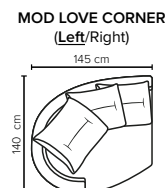

COMBINATIONS

Choose from available sofa models

MODULES

Design your own sofa

bellus®

1. **SEAT:** Cloud System: Pocket springs + HR Foam 35 kg covered with memory foam and 200 g fiber
2. **BACK:** Foam 35 kg covered with 1500 g fiber
   Loose seat cushions and loose back cushions
3. **ARMREST:** Foam 25-30 kg + 200 g fiber

1. **DECO PILLOWS:** 2 deco pillows per Mod Love Corner size 55x50 cm
   1 deco pillow per Mod Love Corner size 65x60 cm
   1 deco pillow per Mod C size 55x50 cm
   Note: Open End, Love End and Love End XL combinations have decos according to the respective modules

1. **FRAME:** Plywood + wood + foam 25 kg
2. **LEG OPTIONS:** No leg choices available for this sofa