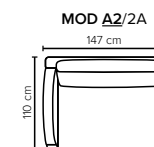

COMBINATIONS

Choose from available sofa models

MODULES

Design your own sofa

bellus®

1. **SEAT:** Cloud System: Pocket springs + HR Foam 35 kg covered with memory foam and 200 g fiber
2. **BACK:** Foam 35 kg covered with 1500 g fiber
   Loose seat cushions and loose back cushions
3. **ARMREST:** Foam 25-30 kg + 200 g fiber

1. **DECO PILLOWS:** 2 deco pillows per Mod Love Corner size 55x50 cm
   1 deco pillow per Mod Love Corner size 65x60 cm
   1 deco pillow per Mod C size 55x50 cm
   Note: Open End, Love End and Love End XL combinations have decos according to the respective modules

1. **FRAME:** Plywood + wood + foam 25 kg
2. **LEG OPTIONS:** No leg choices available for this sofa