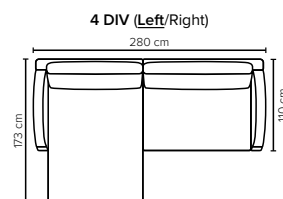

COMBINATIONS

Choose from available sofa models

MODULES

Design your own sofa

bellus®

1. **SEAT:** Cloud System: Pocket springs + HR Foam 35 kg covered with memory foam and 200 g fiber
2. **BACK:** Foam 35 kg covered with 1500 g fiber
   Loose seat cushions and loose back cushions
3. **ARMREST:** Foam 25-30 kg + 200 g fiber

1. **DECO PILLOWS:** 2 deco pillows per Mod Love Corner size 55x50 cm
   1 deco pillow per Mod Love Corner size 65x60 cm
   1 deco pillow per Mod C size 55x50 cm
   Note: Open End, Love End and Love End XL combinations have decos according to the respective modules

1. **FRAME:** Plywood + wood + foam 25 kg
2. **LEG OPTIONS:** No leg choices available for this sofa