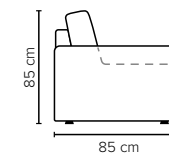

COMBINATIONS

Choose from available sofa models

bellus®

Sofa will be delivered non-assembled.
Div part can be assembled to the left or right

3 DIV LEFT

3 DIV RIGHT

- SEAT/BED:** Foam 30 kg covered with 100 g fiber
- BACK:** Siliconized polyester fiber, mixed with foam in separate bag that is in 3-channels
- Fixed seat cushions and loose back cushions
- ARMREST:** Foam 25 kg