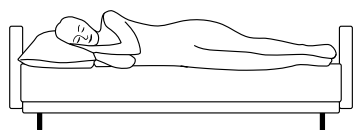

ARIZONA

Combining sofa and bed

bellus®

GOOD SLEEP SOFA

Furniture fabric or quality leather

Polyester fiber

HR Foam 30 kg

STORAGE POSSIBILITIES INSIDE

COMBINATIONS

Choose from available sofa models

bellus®

Sofa will be delivered non-assembled.
Div part can be assembled to the left or right

3 DIV LEFT

3 DIV RIGHT

- SEAT/BED:** Foam 30 kg covered with 100 g fiber
- BACK:** Siliconized polyester fiber, mixed with foam in separate bag that is in 3-channels
- Fixed seat cushions and loose back cushions
- ARMREST:** Foam 25 kg