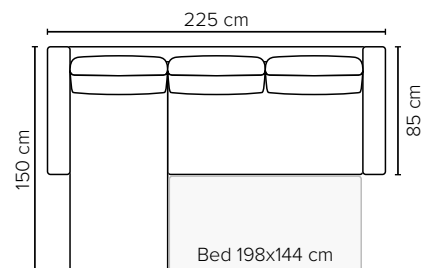

ARIZONA

Combining sofa and bed

bellus®

GOOD SLEEP SOFA

Furniture fabric or quality leather

Polyester fiber

HR Foam 30 kg

STORAGE POSSIBILITIES INSIDE

COMBINATIONS

Choose from available sofa models

bellus®

Sofa will be delivered non-assembled.
Div part can be assembled to the left or right

3 DIV LEFT

3 DIV RIGHT

- SEAT/BED:** Foam 30 kg covered with 100 g fiber
- BACK:** Siliconized polyester fiber, mixed with foam in separate bag that is in 3-channels
- Fixed seat cushions and loose back cushions
- ARMREST:** Foam 25 kg