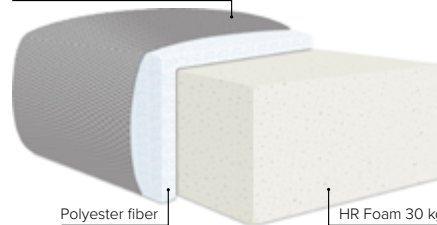

ARIZONA

Combining sofa and bed

bellus®

GOOD SLEEP SOFA

Furniture fabric or quality leather

Polyester fiber

HR Foam 30 kg

STORAGE POSSIBILITIES INSIDE

COMBINATIONS

Choose from available sofa models

bellus®

Sofa will be delivered non-assembled.
Div part can be assembled to the left or right

3 DIV LEFT

3 DIV RIGHT

- SEAT/BED:** Foam 30 kg covered with 100 g fiber
- BACK:** Siliconized polyester fiber, mixed with foam in separate bag that is in 3-channels
- Fixed seat cushions and loose back cushions
- ARMREST:** Foam 25 kg

- DECO PILLOWS:** Deco pillows are optional and can be ordered separately
- FRAME:** Plywood +particleboard + wood
- No-Sag springs
- LEG OPTIONS:** No leg choices available for this sofa