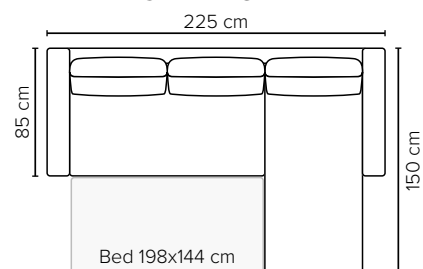

COMBINATIONS

Choose from available sofa models

bellus®

Sofa will be delivered non-assembled.
Div part can be assembled to the left or right

3 DIV LEFT

3 DIV RIGHT

- SEAT/BED:** Foam 30 kg covered with 100 g fiber
- BACK:** Siliconized polyester fiber, mixed with foam in separate bag that is in 3-channels
- Fixed seat cushions and loose back cushions
- ARMREST:** Foam 25 kg