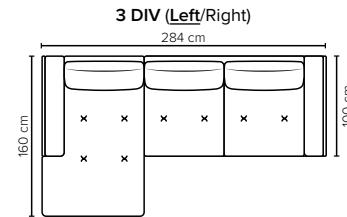

COMBINATIONS

Choose from available sofa models

bellus®