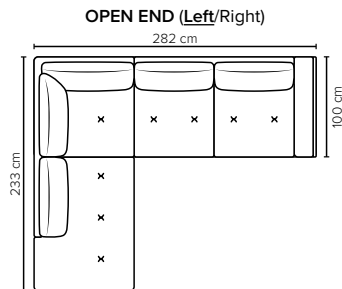

COMBINATIONS

Choose from available sofa models

bellus®