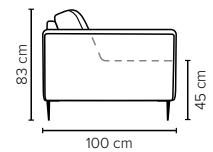

COMBINATIONS

Choose from available sofa models

bellus®

1. **SEAT:** **Cloud System:** Pocket springs + HR Foam 35 kg covered with memory foam and 200 g fiber
2. **BACK:** Siliconized polyester fiber
   Fixed seat cushions, fixed back cushions
3. **ARMREST:** Foam 25-30 kg

1. **Armrest pillow:** Foam 25 kg + siliconized polyester fiber 300-600 g
2. **DECO PILLOWS:** Not included in this sofa model
   Additional pillows can be ordered separately
3. **FRAME:** Plywood + wood + foam 25 kg
4. **LEG OPTIONS:** Standard: Leg 15 (metal, h: 17 cm)

Metal colors