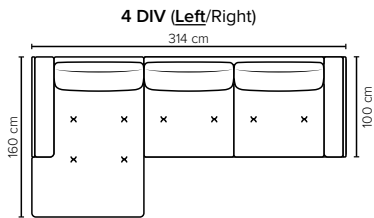

COMBINATIONS

Choose from available sofa models

bellus®