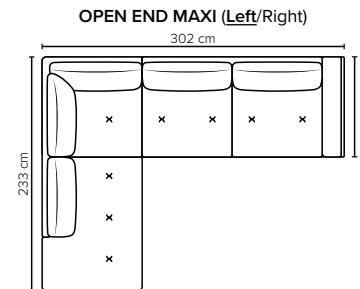

COMBINATIONS

Choose from available sofa models

bellus®