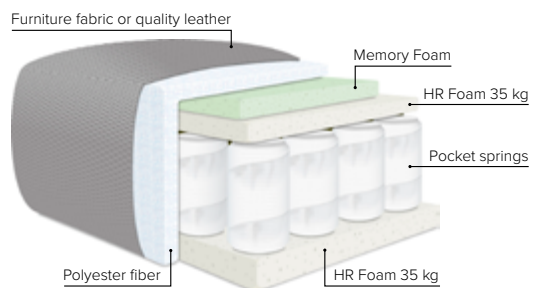

NANTES

Easygoing and versatile sofa, looks good in a chic, modern living room

bellus®

Cloud-system®

5 YEAR SPRING BREAKAGE GUARANTEE