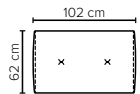

COMBINATIONS

Choose from available sofa models

bellus®

NANTES FOOTSTOOL
Height: 43 cm