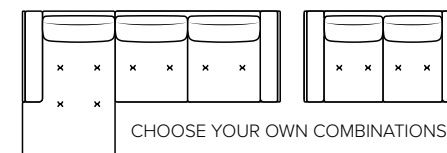

NANTES

Easygoing and versatile sofa, looks good in a chic, modern living room

bellus®

Cloud-system®

5 YEAR SPRING BREAKAGE GUARANTEE