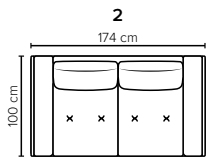

COMBINATIONS

Choose from available sofa models

bellus®