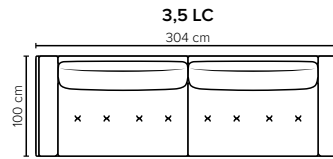

COMBINATIONS

Choose from available sofa models

bellus®