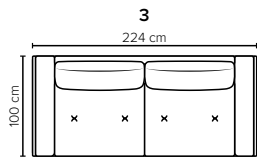

COMBINATIONS

Choose from available sofa models

bellus®