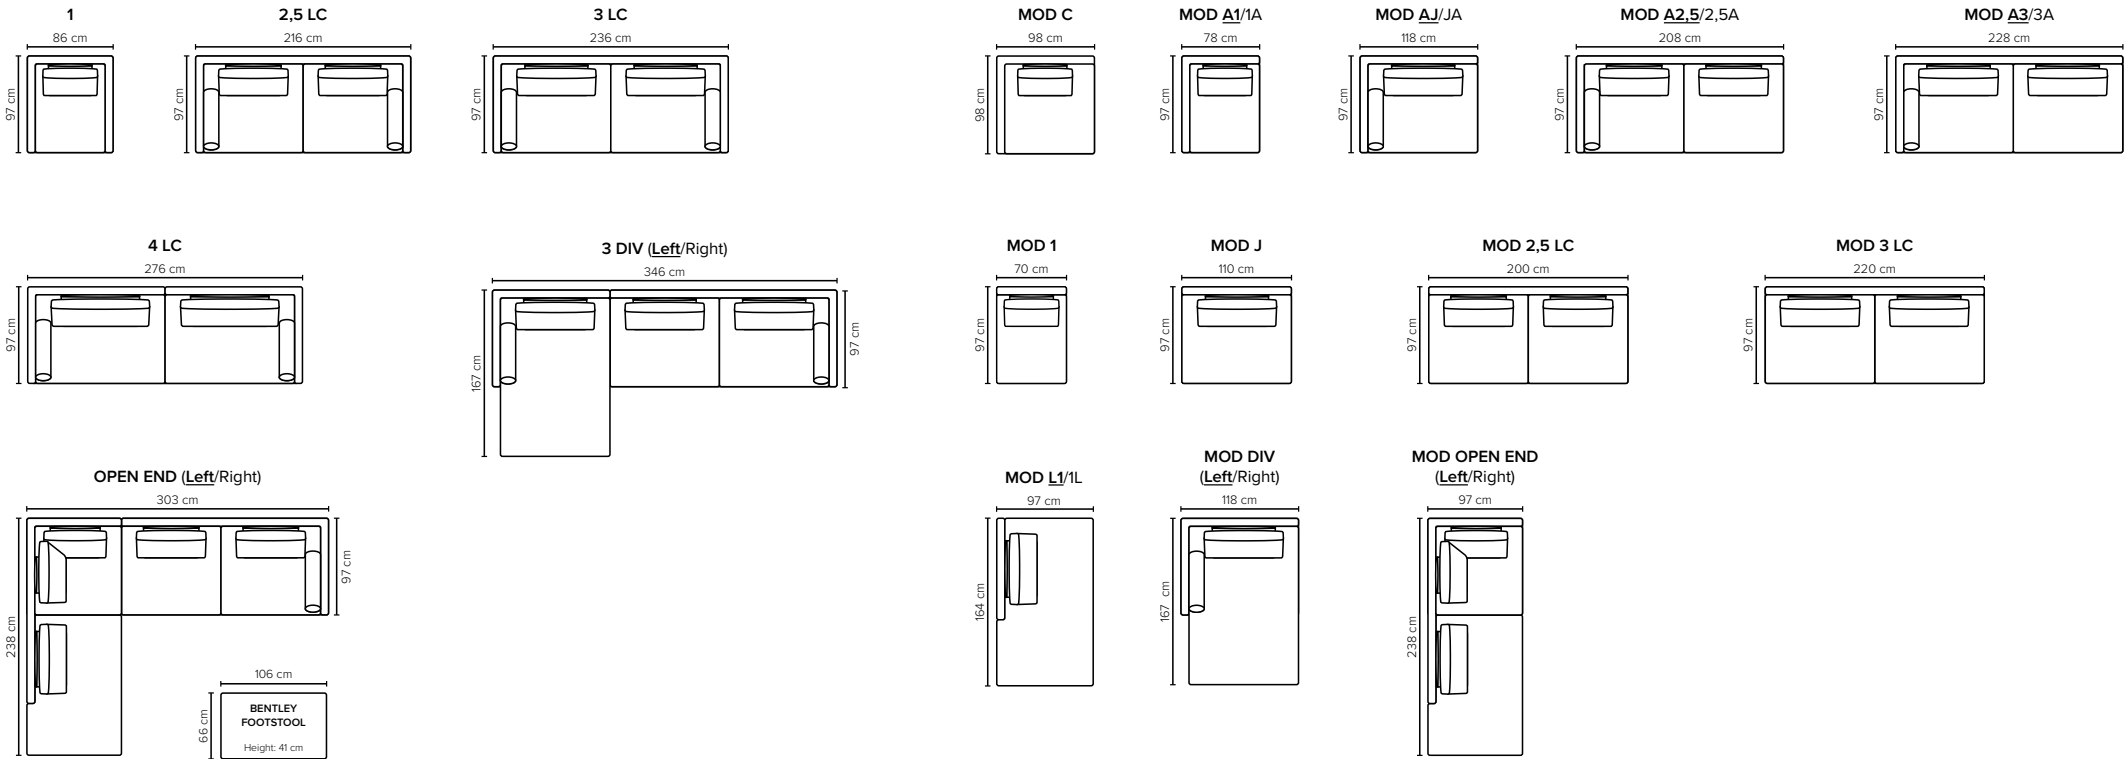

COMBINATIONS

Choose from available sofa models

MODULES

Design your own sofa

bellus®

- **SEAT:** **Cloud System:** Pocket springs + HR Foam 35 kg covered with memory foam and 200 g fiber
- **BACK:** Foam 25 kg covered with mix of feathers and shredded foam
  Loose seat cushions and loose back cushions
- **ARMREST:** Foam 25-30 kg

- **DECO PILLOWS:** 1 tube pillow per armrest
  Filling: feather mixed with shredded foam
- **FRAME:** Plywood + wood + foam 25 kg
- **LEG OPTIONS:** Standard: Leg 139 (metal, h: 17 cm)

Metal colors