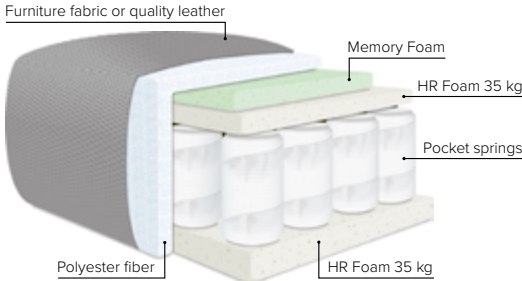

BENTLEY

The name says it all

bellus®

DESIGN YOUR OWN SOFA