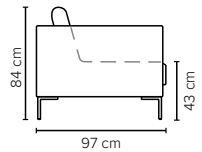

COMBINATIONS

Choose from available sofa models

MODULES

Design your own sofa

bellus®