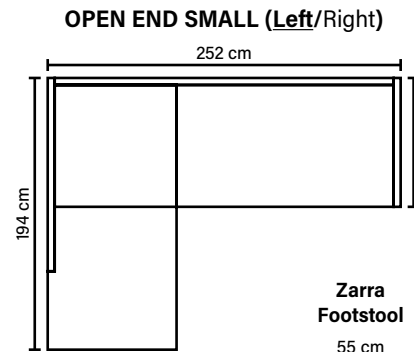

bellus®

Spring breakage guarantee

SEAT
Cloud System:
Pocket springs + HR Foam 35 kg covered with memory foam and 200 g fiber

BACK
Siliconized polyester fiber

ARMREST
Foam 25-30 kg

FRAME
Plywood + wood + foam 25 kg

LEG OPTIONS

COMBINATIONS

Choose from available sofa models. All measurements are approximate.

Standard leg: 14
wooden
height 16 cm

Optional leg: 15
metal
height 17 cm

Available in fabrics & leathers

Wooden leg colors