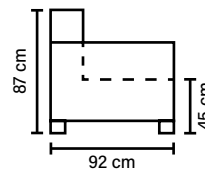

bellus®

Spring breakage guarantee

SEAT
Cloud System:
Pocket springs + HR Foam 35 kg covered with memory foam and 200 g fiber

BACK
Siliconized polyester fiber

ARMREST
Foam 25-30 kg

FRAME
Plywood + wood + foam 25 kg

LEG OPTIONS

COMBINATIONS

Choose from available sofa models. All measurements are approximate.

Standard leg: 14
wooden
height 16 cm

Optional leg: 15
metal
height 17 cm

Available in fabrics & leathers

Wooden leg colors