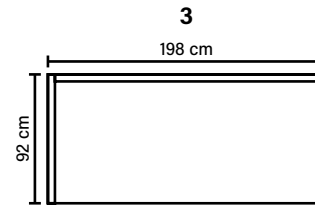

bellus®

Spring breakage guarantee

SEAT
Cloud System:
Pocket springs + HR Foam 35 kg covered with memory foam and 200 g fiber

BACK
Siliconized polyester fiber

ARMREST
Foam 25-30 kg

FRAME
Plywood + wood + foam 25 kg

LEG OPTIONS

COMBINATIONS

Choose from available sofa models. All measurements are approximate.

Standard leg: 14
wooden
height 16 cm

Optional leg: 15
metal
height 17 cm

Available in fabrics & leathers

Wooden leg colors