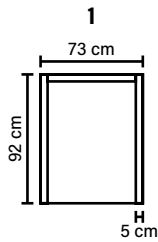

LEG OPTIONS

COMBINATIONS

Choose from available sofa models. All measurements are approximate.

Standard leg: 14
wooden
height 16 cm

Optional leg: 15
metal
height 17 cm

Available in fabrics & leathers

Wooden leg colors