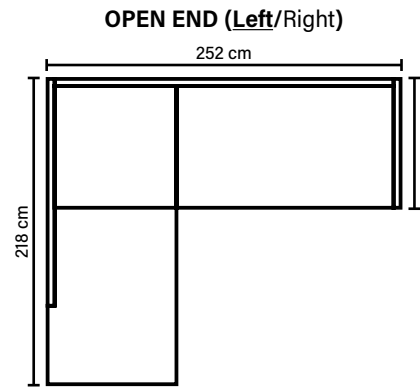

bellus®

Spring breakage guarantee

SEAT
Cloud System:
Pocket springs + HR Foam 35 kg covered with memory foam and 200 g fiber

BACK
Siliconized polyester fiber

ARMREST
Foam 25-30 kg

FRAME
Plywood + wood + foam 25 kg

LEG OPTIONS

COMBINATIONS

Choose from available sofa models. All measurements are approximate.

Standard leg: 14
wooden
height 16 cm

Optional leg: 15
metal
height 17 cm

Available in fabrics & leathers

Wooden leg colors