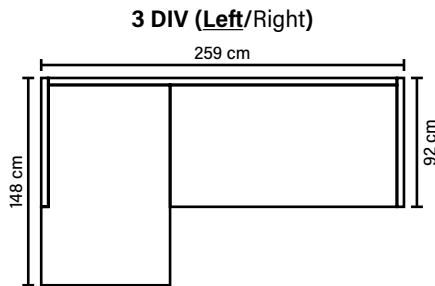

bellus®

Spring breakage guarantee

SEAT
Cloud System:
Pocket springs + HR Foam 35 kg covered with memory foam and 200 g fiber

BACK
Siliconized polyester fiber

ARMREST
Foam 25-30 kg

FRAME
Plywood + wood + foam 25 kg

LEG OPTIONS

COMBINATIONS

Choose from available sofa models. All measurements are approximate.

Standard leg: 14
wooden
height 16 cm

Optional leg: 15
metal
height 17 cm

Available in fabrics & leathers

Wooden leg colors