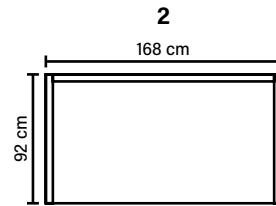

LEG OPTIONS

COMBINATIONS

Choose from available sofa models. All measurements are approximate.

Standard leg: 14
wooden
height 16 cm

Optional leg: 15
metal
height 17 cm

Available in fabrics & leathers

Wooden leg colors