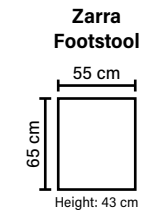

LEG OPTIONS

COMBINATIONS

Choose from available sofa models. All measurements are approximate.

Standard leg: 14
wooden
height 16 cm

Optional leg: 15
metal
height 17 cm

Available in fabrics & leathers

Wooden leg colors