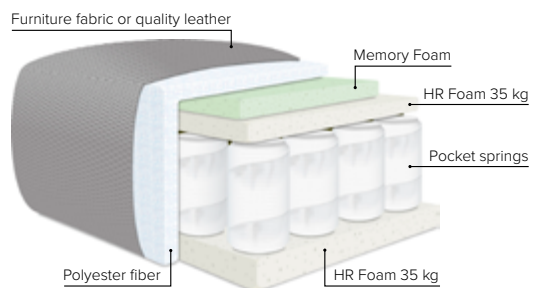

METROPOL

Have a special sitting experience

bellus®

COMBINATIONS

Choose from available sofa models

MODULES

Design your own sofa

bellus®

- SEAT:** Cloud System: Pocket springs + HR Foam 35 kg covered with memory foam and 200 g fiber
- BACK:** Silicized polyester fiber in separate bag that is in 3- channels
Loose seat cushions and fixed back cushions
- ARMREST:** Foam 25 kg

- DECO PILLOWS:** Not included in this sofa model
Additional pillows can be ordered separately
- FRAME:** Plywood + wood
No-Sag springs
- LEG OPTIONS:** Standard: Leg 14 (wooden, h: 16 cm)
Optional: Leg 15 (metal, h: 17 cm)