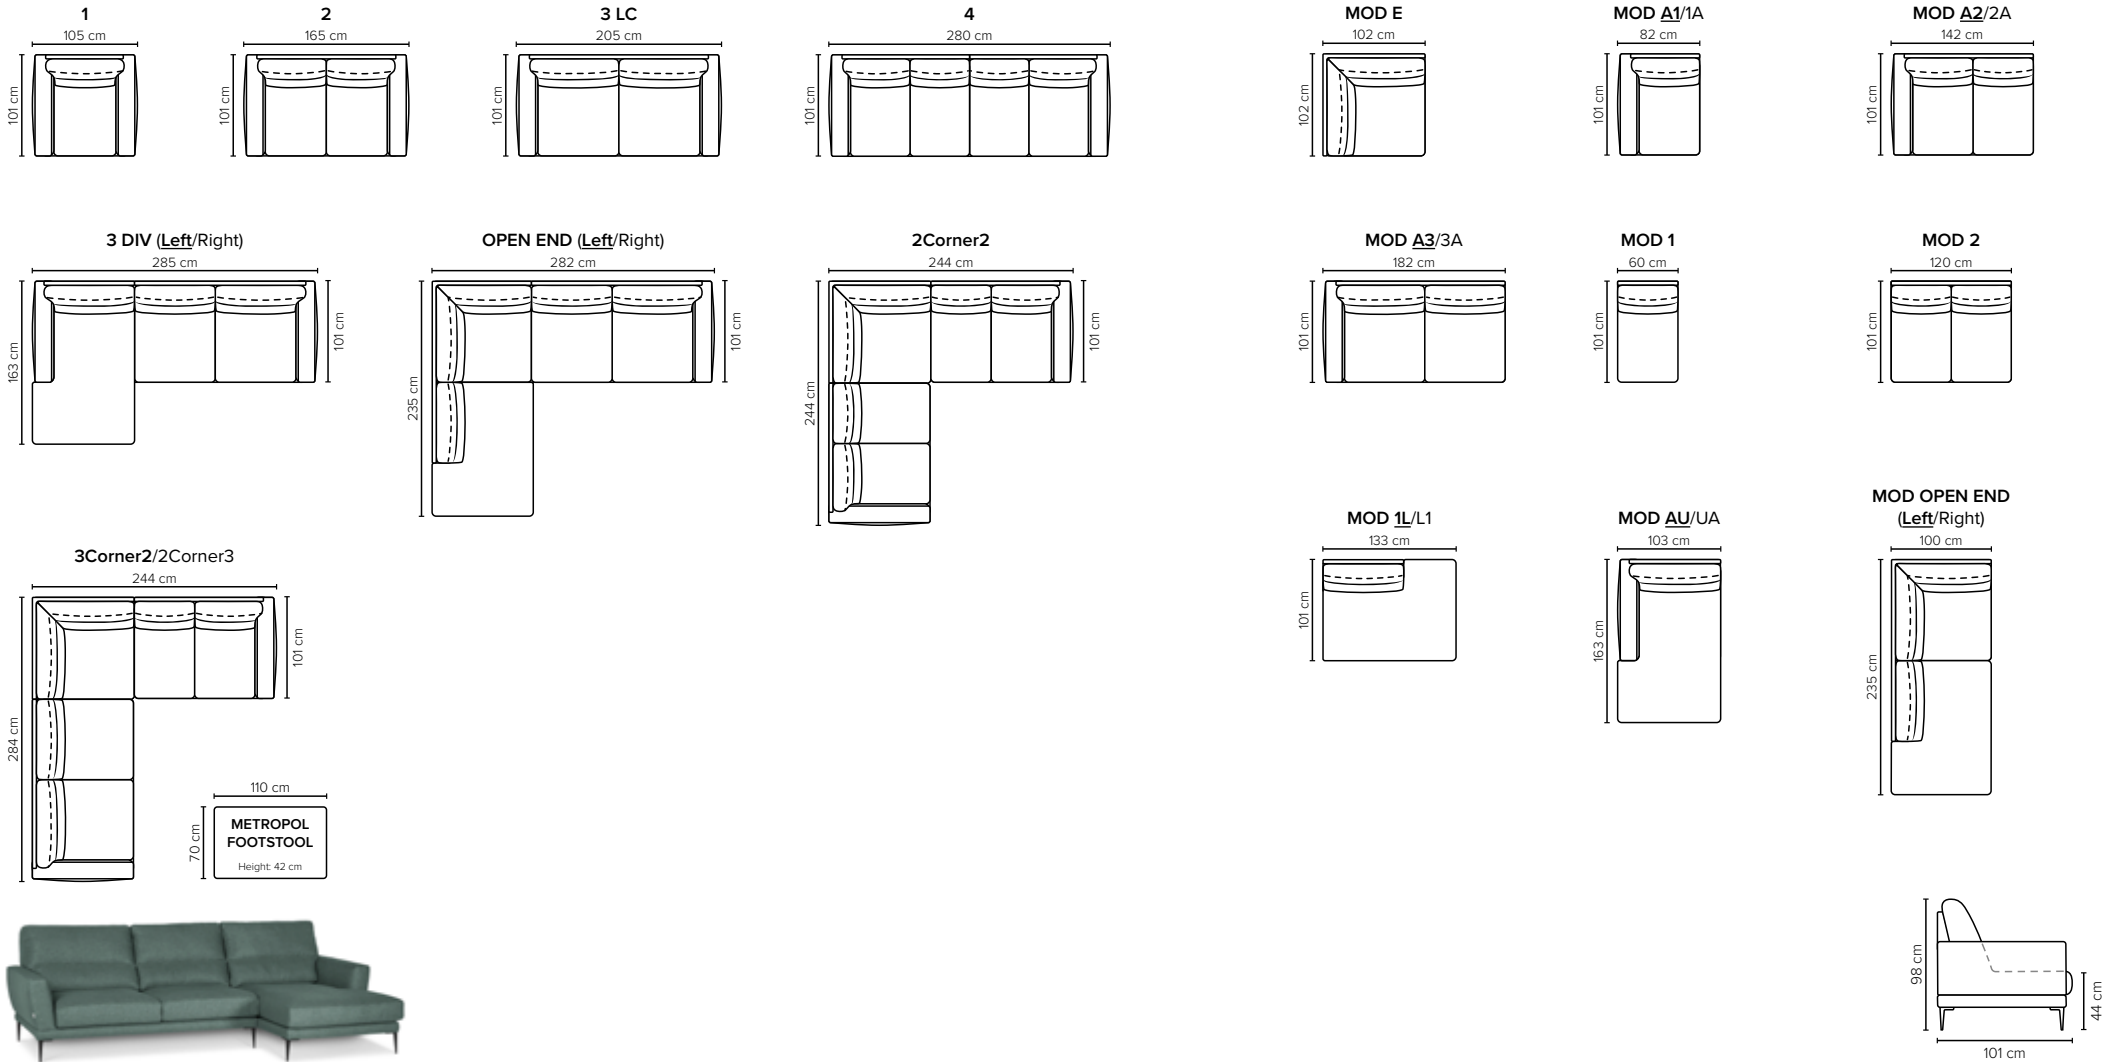

COMBINATIONS

Choose from available sofa models

MODULES

Design your own sofa

bellus®

- **SEAT:** Cloud System: Pocket springs + HR Foam 35 kg covered with memory foam and 200 g fiber
- **BACK:** Silicized polyester fiber in separate bag that is in 3- channels
  Loose seat cushions and fixed back cushions
- **ARMREST:** Foam 25 kg

- **DECO PILLOWS:** Not included in this sofa model
  Additional pillows can be ordered separately
- **FRAME:** Plywood + wood
  No-Sag springs
- **LEG OPTIONS:** Standard: Leg 14 (wooden, h: 16 cm)
  Optional: Leg 15 (metal, h: 17 cm)