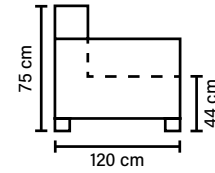

Sofa Lazy

bellus®