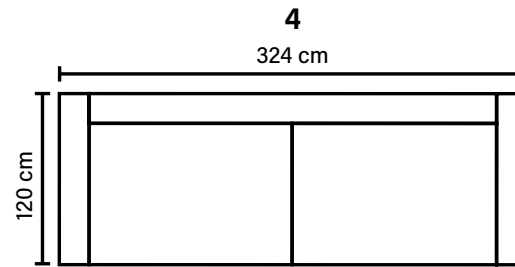

BACK

Siliconized polyester fiber
Loose seat cushions and loose back cushions

DECO PILLOWS

1 deco pillow per armrest size 55x55 cm
1 deco pillow per armrest size 65x65 cm

ARMREST

Foam 25-30 kg

FRAME

Plywood + wood
No-Sag springs

LEG OPTIONS

Standard leg: 32
wooden or metal
height 5 cm

Optional leg: 42
wooden or metal
height 8 cm

COMBINATIONS

Choose from available sofa models.

Lazy 3 Footstool

Height: 42 cm

Lazy 4 Footstool

Height: 42 cm

Available in fabrics
All measurements are approximate

Wooden leg colors Metal leg colors