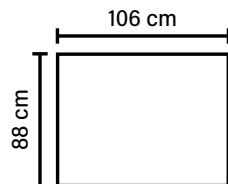

BACK

Siliconized polyester fiber
Loose seat cushions and loose back cushions

DECO PILLOWS

1 deco pillow per armrest size 55x55 cm
1 deco pillow per armrest size 65x65 cm

ARMREST

Foam 25-30 kg

FRAME

Plywood + wood
No-Sag springs

LEG OPTIONS

Standard leg: 32
wooden or metal
height 5 cm

Optional leg: 42
wooden or metal
height 8 cm

COMBINATIONS

Choose from available sofa models.

Lazy 3 Footstool

Height: 42 cm

Lazy 4 Footstool

Height: 42 cm

Available in fabrics
All measurements are approximate

Wooden leg colors Metal leg colors