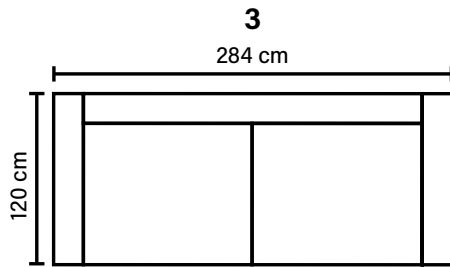

BACK

Siliconized polyester fiber
Loose seat cushions and loose back cushions

DECO PILLOWS

1 deco pillow per armrest size 55x55 cm
1 deco pillow per armrest size 65x65 cm

ARMREST

Foam 25-30 kg

FRAME

Plywood + wood
No-Sag springs

LEG OPTIONS

Standard leg: 32
wooden or metal
height 5 cm

Optional leg: 42
wooden or metal
height 8 cm

COMBINATIONS

Choose from available sofa models.

Lazy 3 Footstool

Height: 42 cm

Lazy 4 Footstool

Height: 42 cm

Available in fabrics
All measurements are approximate

Wooden leg colors Metal leg colors