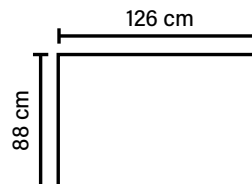

BACK

Siliconized polyester fiber
Loose seat cushions and loose back cushions

DECO PILLOWS

1 deco pillow per armrest size 55x55 cm
1 deco pillow per armrest size 65x65 cm

ARMREST

Foam 25-30 kg

FRAME

Plywood + wood
No-Sag springs

LEG OPTIONS

Standard leg: 32
wooden or metal
height 5 cm

Optional leg: 42
wooden or metal
height 8 cm

COMBINATIONS

Choose from available sofa models.

Lazy 3 Footstool

Height: 42 cm

Lazy 4 Footstool

Height: 42 cm

Available in fabrics
All measurements are approximate

Wooden leg colors Metal leg colors