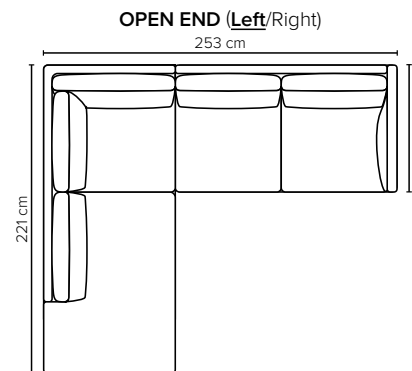

- SEAT:** E 35 kg Foam covered with 200 g fiber
- BACK:** Siliconized polyester fiber in separate bag with 3 channels
Loose seat cushions and loose back cushions
- ARMREST:** Foam 25-30 kg
- DECO PILLOWS:** Optional deco pillow 40×40 cm