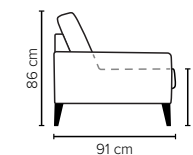

- SEAT:** E 35 kg Foam covered with 200 g fiber
- BACK:** Siliconized polyester fiber in separate bag with 3 channels
Loose seat cushions and loose back cushions
- ARMREST:** Foam 25-30 kg
- DECO PILLOWS:** Optional deco pillow 40×40 cm