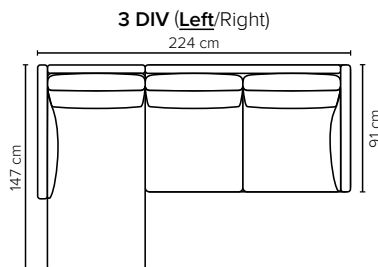

- SEAT:** E 35 kg Foam covered with 200 g fiber
- BACK:** Siliconized polyester fiber in separate bag with 3 channels
Loose seat cushions and loose back cushions
- ARMREST:** Foam 25-30 kg
- DECO PILLOWS:** Optional deco pillow 40×40 cm