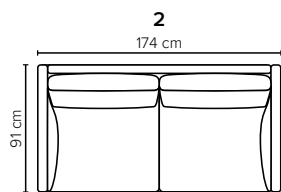

- SEAT:** E 35 kg Foam covered with 200 g fiber
- BACK:** Siliconized polyester fiber in separate bag with 3 channels
Loose seat cushions and loose back cushions
- ARMREST:** Foam 25-30 kg
- DECO PILLOWS:** Optional deco pillow 40×40 cm