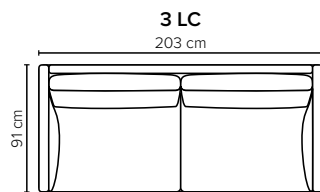

- SEAT:** E 35 kg Foam covered with 200 g fiber
- BACK:** Siliconized polyester fiber in separate bag with 3 channels
Loose seat cushions and loose back cushions
- ARMREST:** Foam 25-30 kg
- DECO PILLOWS:** Optional deco pillow 40×40 cm