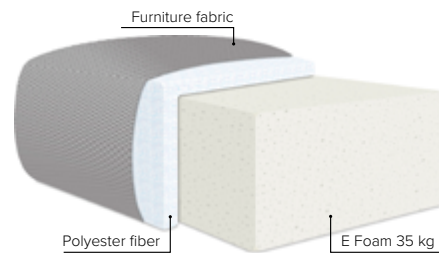

LEG COLOR CHOICES