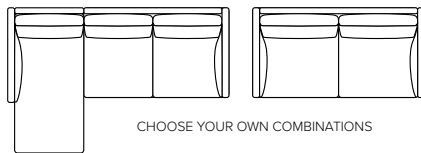

JONNA

A simple yet modern looking sofa for a friendly budget

bellus®

CHOOSE YOUR OWN COMBINATIONS