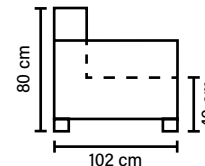

MODULES

Combine different modules into the desired shape and size.
(All measurements are approximate)