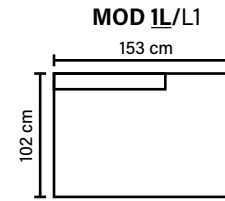

MODULES

Combine different modules into the desired shape and size.
(All measurements are approximate)