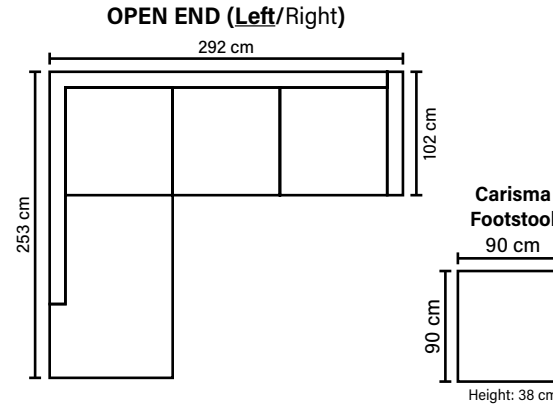

Foam 25-30 kg

FRAME

Plywood + wood + foam 25 kg

LEG OPTIONS

Standard leg: 54
wooden
height 3 cm

Optional leg: 32
wooden or metal
height 5 cm

COMBINATIONS

Choose from available sofa models.
All measurements are approximate.