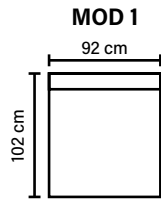

MODULES

Combine different modules into the desired shape and size.
(All measurements are approximate)