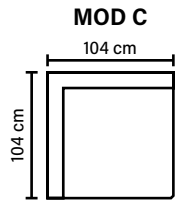

MODULES

Combine different modules into the desired shape and size.
(All measurements are approximate)