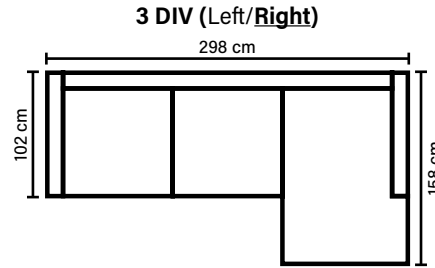

Foam 25-30 kg

FRAME

Plywood + wood + foam 25 kg

LEG OPTIONS

Standard leg: 54
wooden
height 3 cm

Optional leg: 32
wooden or metal
height 5 cm

COMBINATIONS

Choose from available sofa models.
All measurements are approximate.