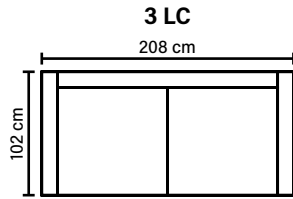

Foam 25-30 kg

FRAME

Plywood + wood + foam 25 kg

LEG OPTIONS

Standard leg: 54
wooden
height 3 cm

Optional leg: 32
wooden or metal
height 5 cm

COMBINATIONS

Choose from available sofa models.
All measurements are approximate.