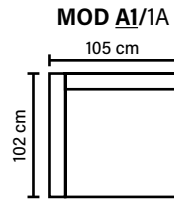

MODULES

Combine different modules into the desired shape and size.
(All measurements are approximate)