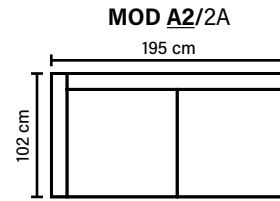

MODULES

Combine different modules into the desired shape and size.
(All measurements are approximate)