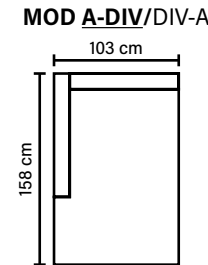

MODULES

Combine different modules into the desired shape and size.
(All measurements are approximate)