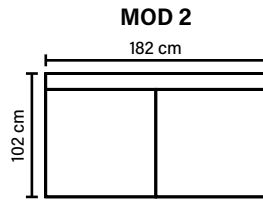

MODULES

Combine different modules into the desired shape and size.
(All measurements are approximate)