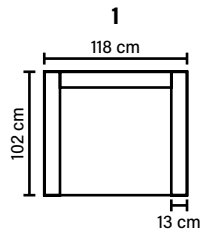

Foam 25-30 kg

FRAME

Plywood + wood + foam 25 kg

LEG OPTIONS

Standard leg: 54
wooden
height 3 cm

Optional leg: 32
wooden or metal
height 5 cm

COMBINATIONS

Choose from available sofa models.
All measurements are approximate.