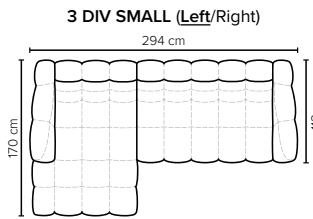

COMBINATIONS

Choose from available sofa models

bellus®