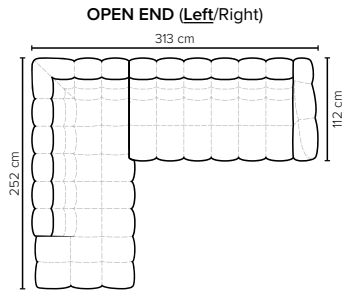

COMBINATIONS

Choose from available sofa models

bellus®