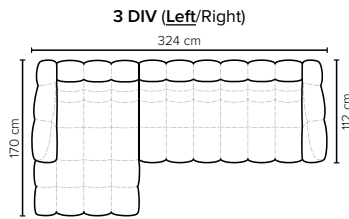

COMBINATIONS

Choose from available sofa models

bellus®