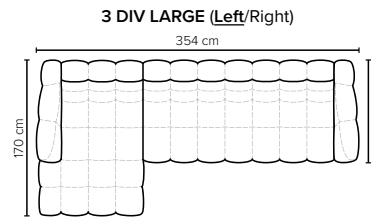

COMBINATIONS

Choose from available sofa models

bellus®