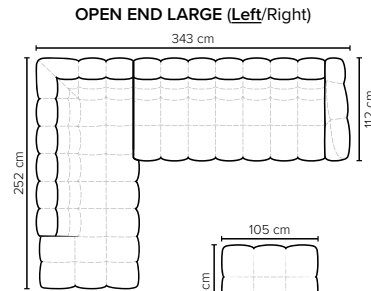

COMBINATIONS

Choose from available sofa models

bellus®