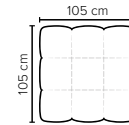

COMBINATIONS

Choose from available sofa models

bellus®

ARIEL FOOTSTOOL
Height: 43 cm