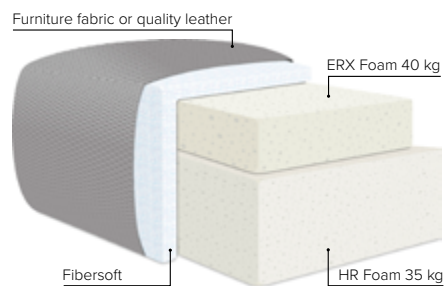

ARIEL FOOTSTOOL DESIGN