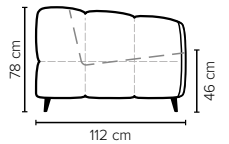

COMBINATIONS

Choose from available sofa models

bellus®

SEAT: HR Foam 35 kg + ERX foam 40 kg covered with 1500 g fiber
BACK: Foam 35 kg covered with 1500 g fiber
Fixed seat cushions and fixed back cushions
ARMREST: Foam 25-30 kg + 900 g fiber

DECO PILLOWS: Not included in this sofa model
Additional pillows can be ordered separately
FRAME: Plywood + wood + 1500 g fiber
LEG OPTIONS: Standard: Leg 50 (wooden, h: 12 cm)

Wooden colors