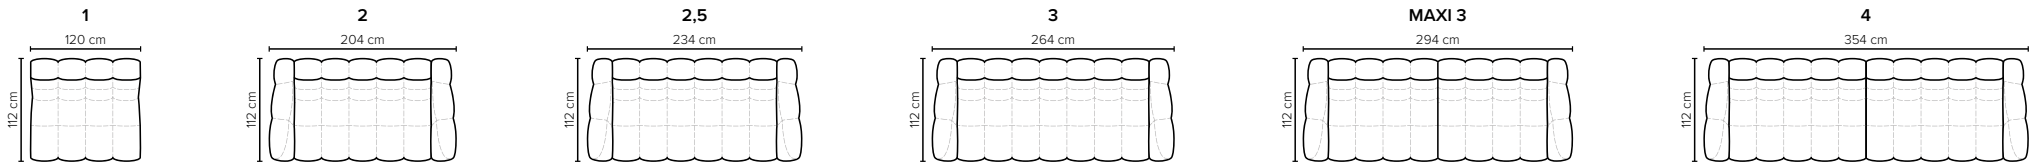

COMBINATIONS

Choose from available sofa models

bellus®