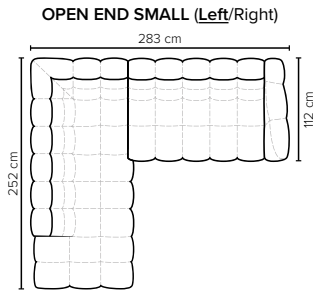

COMBINATIONS

Choose from available sofa models

bellus®