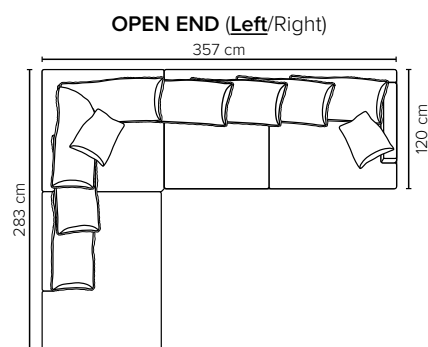

COMBINATIONS

Choose from available sofa models

MODULES

Design your own sofa

bellus®

- **SEAT:** Cloud^{Plus} System: Pocket springs + HR Foam 35 kg + on top feather mixed with shredded foam
- **BACK:** Silicized polyester fiber
  Loose seat cushions and loose back cushions
- **ARMREST:** Foam 25-30 kg

- **DECO PILLOWS:** Filling: feather mixed with shredded foam
  1 deco pillow per armrest size 50x40 cm
  1 deco pillow per corner size 50x40 cm
- **FRAME:** Plywood + wood + foam 25 kg
- **LEG OPTIONS:** No leg choices available for this sofa