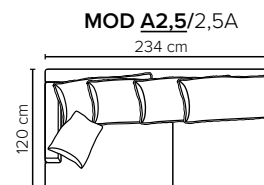

COMBINATIONS

Choose from available sofa models

MODULES

Design your own sofa

bellus®

- **SEAT:** Cloud^{Plus} System: Pocket springs + HR Foam 35 kg + on top feather mixed with shredded foam
- **BACK:** Silicized polyester fiber
  Loose seat cushions and loose back cushions
- **ARMREST:** Foam 25-30 kg

- **DECO PILLOWS:** Filling: feather mixed with shredded foam
  1 deco pillow per armrest size 50x40 cm
  1 deco pillow per corner size 50x40 cm
- **FRAME:** Plywood + wood + foam 25 kg
- **LEG OPTIONS:** No leg choices available for this sofa