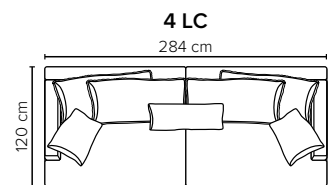

COMBINATIONS

Choose from available sofa models

MODULES

Design your own sofa

bellus®

- **SEAT:** Cloud^{Plus} System: Pocket springs + HR Foam 35 kg + on top feather mixed with shredded foam
- **BACK:** Silicized polyester fiber
  Loose seat cushions and loose back cushions
- **ARMREST:** Foam 25-30 kg

- **DECO PILLOWS:** Filling: feather mixed with shredded foam
  1 deco pillow per armrest size 50x40 cm
  1 deco pillow per corner size 50x40 cm
- **FRAME:** Plywood + wood + foam 25 kg
- **LEG OPTIONS:** No leg choices available for this sofa