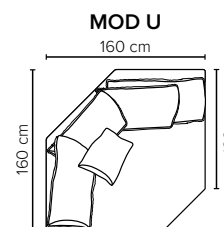

COMBINATIONS

Choose from available sofa models

MODULES

Design your own sofa

bellus®

- **SEAT:** Cloud^{Plus} System: Pocket springs + HR Foam 35 kg + on top feather mixed with shredded foam
- **BACK:** Silicized polyester fiber
  Loose seat cushions and loose back cushions
- **ARMREST:** Foam 25-30 kg

- **DECO PILLOWS:** Filling: feather mixed with shredded foam
  1 deco pillow per armrest size 50x40 cm
  1 deco pillow per corner size 50x40 cm
- **FRAME:** Plywood + wood + foam 25 kg
- **LEG OPTIONS:** No leg choices available for this sofa