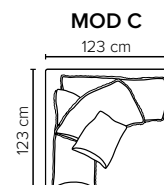

COMBINATIONS

Choose from available sofa models

MODULES

Design your own sofa

bellus®

- **SEAT:** Cloud^{Plus} System: Pocket springs + HR Foam 35 kg + on top feather mixed with shredded foam
- **BACK:** Silicized polyester fiber
  Loose seat cushions and loose back cushions
- **ARMREST:** Foam 25-30 kg

- **DECO PILLOWS:** Filling: feather mixed with shredded foam
  1 deco pillow per armrest size 50x40 cm
  1 deco pillow per corner size 50x40 cm
- **FRAME:** Plywood + wood + foam 25 kg
- **LEG OPTIONS:** No leg choices available for this sofa