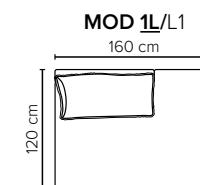

COMBINATIONS

Choose from available sofa models

MODULES

Design your own sofa

bellus®

- **SEAT:** Cloud^{Plus} System: Pocket springs + HR Foam 35 kg + on top feather mixed with shredded foam
- **BACK:** Silicized polyester fiber
  Loose seat cushions and loose back cushions
- **ARMREST:** Foam 25-30 kg

- **DECO PILLOWS:** Filling: feather mixed with shredded foam
  1 deco pillow per armrest size 50x40 cm
  1 deco pillow per corner size 50x40 cm
- **FRAME:** Plywood + wood + foam 25 kg
- **LEG OPTIONS:** No leg choices available for this sofa