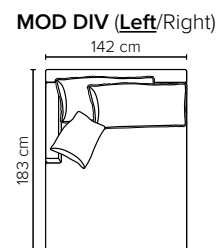

COMBINATIONS

Choose from available sofa models

MODULES

Design your own sofa

bellus®

- **SEAT:** Cloud^{Plus} System: Pocket springs + HR Foam 35 kg + on top feather mixed with shredded foam
- **BACK:** Silicized polyester fiber
  Loose seat cushions and loose back cushions
- **ARMREST:** Foam 25-30 kg

- **DECO PILLOWS:** Filling: feather mixed with shredded foam
  1 deco pillow per armrest size 50x40 cm
  1 deco pillow per corner size 50x40 cm
- **FRAME:** Plywood + wood + foam 25 kg
- **LEG OPTIONS:** No leg choices available for this sofa