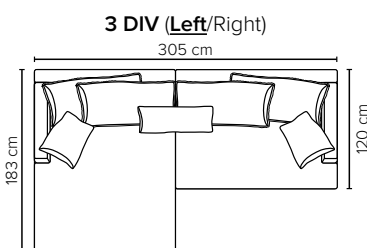

COMBINATIONS

Choose from available sofa models

MODULES

Design your own sofa

bellus®

- **SEAT:** Cloud^{Plus} System: Pocket springs + HR Foam 35 kg + on top feather mixed with shredded foam
- **BACK:** Silicized polyester fiber
  Loose seat cushions and loose back cushions
- **ARMREST:** Foam 25-30 kg

- **DECO PILLOWS:** Filling: feather mixed with shredded foam
  1 deco pillow per armrest size 50x40 cm
  1 deco pillow per corner size 50x40 cm
- **FRAME:** Plywood + wood + foam 25 kg
- **LEG OPTIONS:** No leg choices available for this sofa