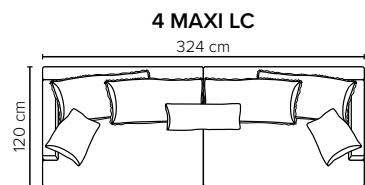

COMBINATIONS

Choose from available sofa models

MODULES

Design your own sofa

bellus®

- **SEAT:** Cloud^{Plus} System: Pocket springs + HR Foam 35 kg + on top feather mixed with shredded foam
- **BACK:** Silicized polyester fiber
  Loose seat cushions and loose back cushions
- **ARMREST:** Foam 25-30 kg

- **DECO PILLOWS:** Filling: feather mixed with shredded foam
  1 deco pillow per armrest size 50x40 cm
  1 deco pillow per corner size 50x40 cm
- **FRAME:** Plywood + wood + foam 25 kg
- **LEG OPTIONS:** No leg choices available for this sofa