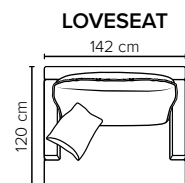

COMBINATIONS

Choose from available sofa models

MODULES

Design your own sofa

bellus®

- **SEAT:** Cloud^{Plus} System: Pocket springs + HR Foam 35 kg + on top feather mixed with shredded foam
- **BACK:** Silicized polyester fiber
  Loose seat cushions and loose back cushions
- **ARMREST:** Foam 25-30 kg

- **DECO PILLOWS:** Filling: feather mixed with shredded foam
  1 deco pillow per armrest size 50x40 cm
  1 deco pillow per corner size 50x40 cm
- **FRAME:** Plywood + wood + foam 25 kg
- **LEG OPTIONS:** No leg choices available for this sofa