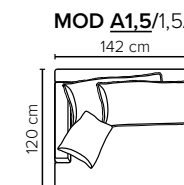

COMBINATIONS

Choose from available sofa models

MODULES

Design your own sofa

bellus®

- **SEAT:** Cloud^{Plus} System: Pocket springs + HR Foam 35 kg + on top feather mixed with shredded foam
- **BACK:** Silicized polyester fiber
  Loose seat cushions and loose back cushions
- **ARMREST:** Foam 25-30 kg

- **DECO PILLOWS:** Filling: feather mixed with shredded foam
  1 deco pillow per armrest size 50x40 cm
  1 deco pillow per corner size 50x40 cm
- **FRAME:** Plywood + wood + foam 25 kg
- **LEG OPTIONS:** No leg choices available for this sofa