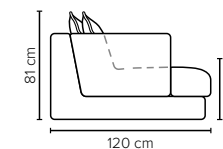

COMBINATIONS

Choose from available sofa models

MODULES

Design your own sofa

bellus®

- **SEAT:** Cloud^{Plus} System: Pocket springs + HR Foam 35 kg + on top feather mixed with shredded foam
- **BACK:** Silicized polyester fiber
  Loose seat cushions and loose back cushions
- **ARMREST:** Foam 25-30 kg

- **DECO PILLOWS:** Filling: feather mixed with shredded foam
  1 deco pillow per armrest size 50x40 cm
  1 deco pillow per corner size 50x40 cm
- **FRAME:** Plywood + wood + foam 25 kg
- **LEG OPTIONS:** No leg choices available for this sofa