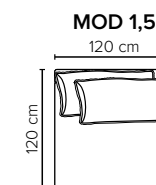

COMBINATIONS

Choose from available sofa models

MODULES

Design your own sofa

bellus®

- **SEAT:** Cloud^{Plus} System: Pocket springs + HR Foam 35 kg + on top feather mixed with shredded foam
- **BACK:** Silicized polyester fiber
  Loose seat cushions and loose back cushions
- **ARMREST:** Foam 25-30 kg

- **DECO PILLOWS:** Filling: feather mixed with shredded foam
  1 deco pillow per armrest size 50x40 cm
  1 deco pillow per corner size 50x40 cm
- **FRAME:** Plywood + wood + foam 25 kg
- **LEG OPTIONS:** No leg choices available for this sofa