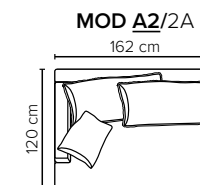

COMBINATIONS

Choose from available sofa models

MODULES

Design your own sofa

bellus®

- **SEAT:** Cloud^{Plus} System: Pocket springs + HR Foam 35 kg + on top feather mixed with shredded foam
- **BACK:** Silicized polyester fiber
  Loose seat cushions and loose back cushions
- **ARMREST:** Foam 25-30 kg

- **DECO PILLOWS:** Filling: feather mixed with shredded foam
  1 deco pillow per armrest size 50x40 cm
  1 deco pillow per corner size 50x40 cm
- **FRAME:** Plywood + wood + foam 25 kg
- **LEG OPTIONS:** No leg choices available for this sofa