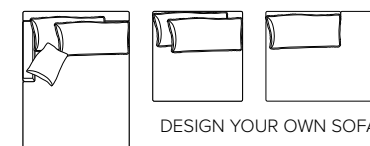

OLBIA

The eyecatcher that offers the best comfort

bellus®

COMBINATIONS

Choose from available sofa models

MODULES

Design your own sofa

bellus®

- SEAT:** Cloud^{Plus} System: Pocket springs + HR Foam 35 kg + on top feather mixed with shredded foam
- BACK:** Silicized polyester fiber
Loose seat cushions and loose back cushions
- ARMREST:** Foam 25-30 kg

- DECO PILLOWS:** Filling: feather mixed with shredded foam
1 deco pillow per armrest size 50x40 cm
1 deco pillow per corner size 50x40 cm
- FRAME:** Plywood + wood + foam 25 kg
- LEG OPTIONS:** No leg choices available for this sofa