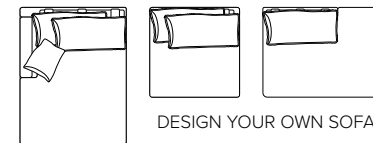

JADE

Quality design, maximum softness

bellus®