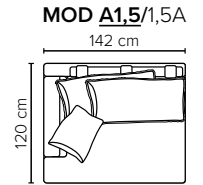

COMBINATIONS

Choose from available sofa models

MODULES

Design your own sofa

bellus®