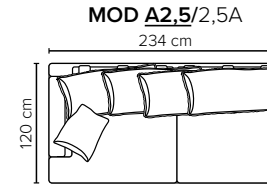

COMBINATIONS

Choose from available sofa models

MODULES

Design your own sofa

bellus®