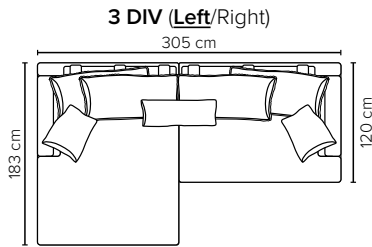

COMBINATIONS

Choose from available sofa models

MODULES

Design your own sofa

bellus®