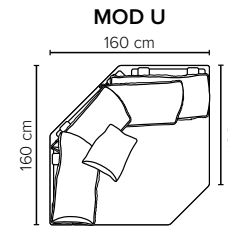

COMBINATIONS

Choose from available sofa models

MODULES

Design your own sofa

bellus®

JADE FOOTSTOOL OPTIONS