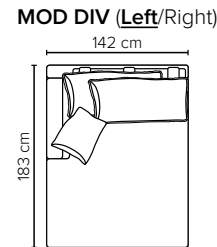

COMBINATIONS

Choose from available sofa models

MODULES

Design your own sofa

bellus®

JADE FOOTSTOOL OPTIONS