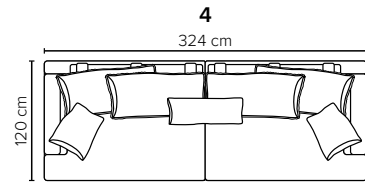

COMBINATIONS

Choose from available sofa models

MODULES

Design your own sofa

bellus®

JADE FOOTSTOOL OPTIONS