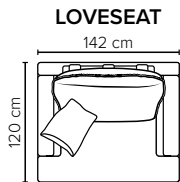

COMBINATIONS

Choose from available sofa models

MODULES

Design your own sofa

bellus®