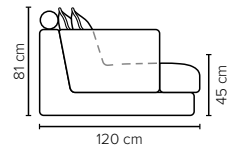

JADE FOOTSTOOL OPTIONS

- **SEAT:** Cloud^{plus} System: Pocket springs + HR Foam 35 kg + on top feather mixed with shredded foam
- **BACK:** Silicized polyester fiber
  Loose seat cushions and loose back cushions
- **ARMREST:** Foam 25-30 kg

- **DECO PILLOWS:** Filling: feather mixed with shredded foam
  1 deco pillow per armrest size 50x40 cm
  1 deco pillow per corner size 50x40 cm
- **FRAME:** Plywood + wood + foam 25 kg
- **LEG OPTIONS:** No leg choices available for this sofa