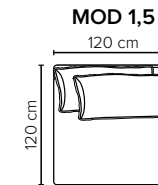

COMBINATIONS

Choose from available sofa models

MODULES

Design your own sofa

bellus®