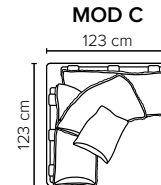

COMBINATIONS

Choose from available sofa models

MODULES

Design your own sofa

bellus®