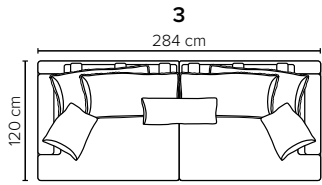

COMBINATIONS

Choose from available sofa models

MODULES

Design your own sofa

bellus®

JADE FOOTSTOOL OPTIONS