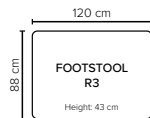

JADE FOOTSTOOL OPTIONS

- **SEAT:** Cloud^{plus} System: Pocket springs + HR Foam 35 kg + on top feather mixed with shredded foam
- **BACK:** Silicized polyester fiber
  Loose seat cushions and loose back cushions
- **ARMREST:** Foam 25-30 kg

- **DECO PILLOWS:** Filling: feather mixed with shredded foam
  1 deco pillow per armrest size 50x40 cm
  1 deco pillow per corner size 50x40 cm
- **FRAME:** Plywood + wood + foam 25 kg
- **LEG OPTIONS:** No leg choices available for this sofa