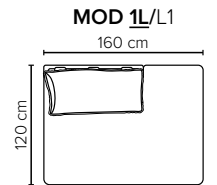

COMBINATIONS

Choose from available sofa models

MODULES

Design your own sofa

bellus®