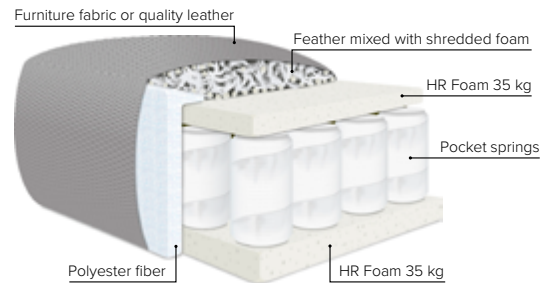

JADE

Quality design, maximum softness

bellus[®]

COMBINATIONS

Choose from available sofa models

MODULES

Design your own sofa

bellus®

JADE FOOTSTOOL OPTIONS

- SEAT:** Cloud^{plus} System: Pocket springs + HR Foam 35 kg + on top feather mixed with shredded foam
- BACK:** Silicized polyester fiber
Loose seat cushions and loose back cushions
- ARMREST:** Foam 25-30 kg

- DECO PILLOWS:** Filling: feather mixed with shredded foam
1 deco pillow per armrest size 50x40 cm
1 deco pillow per corner size 50x40 cm
- FRAME:** Plywood + wood + foam 25 kg
- LEG OPTIONS:** No leg choices available for this sofa