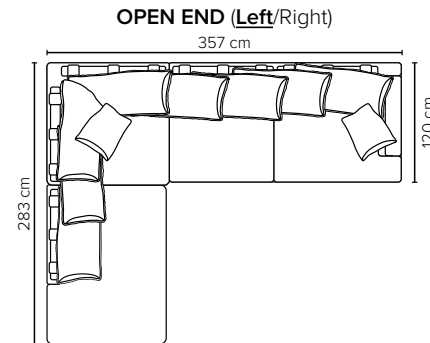

COMBINATIONS

Choose from available sofa models

MODULES

Design your own sofa

bellus®