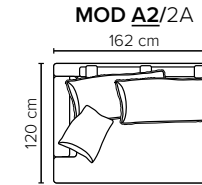

COMBINATIONS

Choose from available sofa models

MODULES

Design your own sofa

bellus®