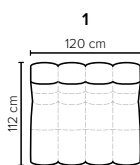

CHOOSE YOUR OWN COMBINATIONS

MOBY FOOTSTOOL DESIGN

COMBINATIONS

Choose from available sofa models

bellus®

**MOBY
FOOTSTOOL**
Height: 43 cm

- SEAT:** HR Foam 35 kg + ERX foam 40 kg covered with 1500 g fiber
- BACK:** Foam 35 kg covered with 1500 g fiber
Fixed seat cushions and fixed back cushions
- ARMREST:** Foam 25-30 kg + 900 g fiber