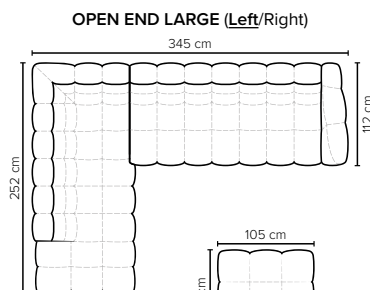

CHOOSE YOUR OWN COMBINATIONS

MOBY FOOTSTOOL DESIGN

COMBINATIONS

Choose from available sofa models

bellus®

**MOBY
FOOTSTOOL**
Height: 43 cm

- SEAT:** HR Foam 35 kg + ERX foam 40 kg covered with 1500 g fiber
- BACK:** Foam 35 kg covered with 1500 g fiber
Fixed seat cushions and fixed back cushions
- ARMREST:** Foam 25-30 kg + 900 g fiber