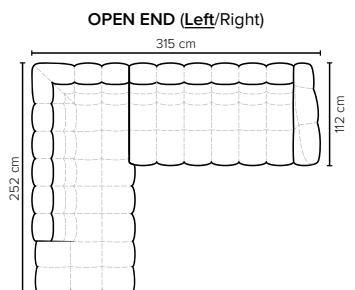

CHOOSE YOUR OWN COMBINATIONS

MOBY FOOTSTOOL DESIGN

COMBINATIONS

Choose from available sofa models

bellus®

**MOBY
FOOTSTOOL**
Height: 43 cm

- SEAT:** HR Foam 35 kg + ERX foam 40 kg covered with 1500 g fiber
- BACK:** Foam 35 kg covered with 1500 g fiber
Fixed seat cushions and fixed back cushions
- ARMREST:** Foam 25-30 kg + 900 g fiber