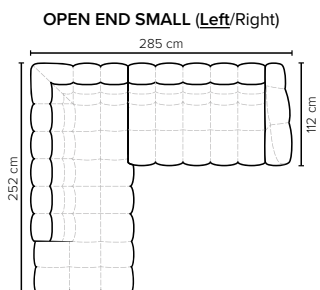

CHOOSE YOUR OWN COMBINATIONS

MOBY FOOTSTOOL DESIGN

COMBINATIONS

Choose from available sofa models

bellus®

**MOBY
FOOTSTOOL**
Height: 43 cm

- SEAT:** HR Foam 35 kg + ERX foam 40 kg covered with 1500 g fiber
- BACK:** Foam 35 kg covered with 1500 g fiber
Fixed seat cushions and fixed back cushions
- ARMREST:** Foam 25-30 kg + 900 g fiber