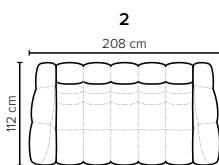

CHOOSE YOUR OWN COMBINATIONS

MOBY FOOTSTOOL DESIGN

COMBINATIONS

Choose from available sofa models

bellus®

**MOBY
FOOTSTOOL**
Height: 43 cm

- SEAT:** HR Foam 35 kg + ERX foam 40 kg covered with 1500 g fiber
- BACK:** Foam 35 kg covered with 1500 g fiber
Fixed seat cushions and fixed back cushions
- ARMREST:** Foam 25-30 kg + 900 g fiber