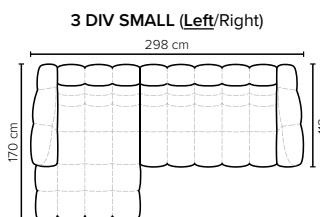

CHOOSE YOUR OWN COMBINATIONS

MOBY FOOTSTOOL DESIGN

COMBINATIONS

Choose from available sofa models

bellus®

**MOBY
FOOTSTOOL**
Height: 43 cm

- SEAT:** HR Foam 35 kg + ERX foam 40 kg covered with 1500 g fiber
- BACK:** Foam 35 kg covered with 1500 g fiber
Fixed seat cushions and fixed back cushions
- ARMREST:** Foam 25-30 kg + 900 g fiber