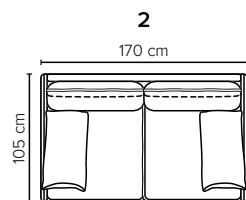

COMBINATIONS

Choose from available sofa models

bellus®

1. **SEAT:** Foam 35 kg + mix of feathers and shredded foam in separate bags with channels
2. **BACK:** Mix of feathers and shredded foam
   Fixed seat cushions and loose back cushions
3. **ARMREST:** Foam 25 kg

1. **DECO PILLOWS:** 1 deco pillow per armrest size 40×55 cm
2. **FRAME:** Plywood + wood
   No-Sag springs
3. **LEG OPTIONS:** Standard: Leg 127 (metal, height 15 cm)

Metal colors

MATTE BLACK