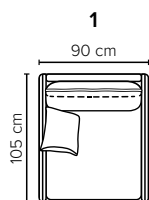

COMBINATIONS

Choose from available sofa models

bellus®

1. **SEAT:** Foam 35 kg + mix of feathers and shredded foam in separate bags with channels
2. **BACK:** Mix of feathers and shredded foam
   Fixed seat cushions and loose back cushions
3. **ARMREST:** Foam 25 kg

1. **DECO PILLOWS:** 1 deco pillow per armrest size 40×55 cm
2. **FRAME:** Plywood + wood
   No-Sag springs
3. **LEG OPTIONS:** Standard: Leg 127 (metal, height 15 cm)

Metal colors

MATTE BLACK