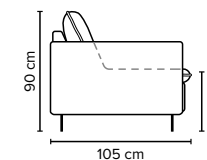

COMBINATIONS

Choose from available sofa models

bellus®

1. **SEAT:** Foam 35 kg + mix of feathers and shredded foam in separate bags with channels
2. **BACK:** Mix of feathers and shredded foam
   Fixed seat cushions and loose back cushions
3. **ARMREST:** Foam 25 kg

1. **DECO PILLOWS:** 1 deco pillow per armrest size 40×55 cm
2. **FRAME:** Plywood + wood
   No-Sag springs
3. **LEG OPTIONS:** Standard: Leg 127 (metal, height 15 cm)

Metal colors

MATTE BLACK