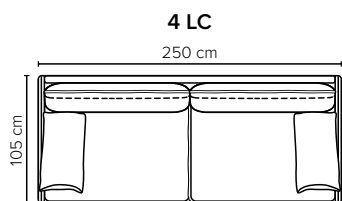

COMBINATIONS

Choose from available sofa models

bellus®

1. **SEAT:** Foam 35 kg + mix of feathers and shredded foam in separate bags with channels
2. **BACK:** Mix of feathers and shredded foam
   Fixed seat cushions and loose back cushions
3. **ARMREST:** Foam 25 kg

1. **DECO PILLOWS:** 1 deco pillow per armrest size 40×55 cm
2. **FRAME:** Plywood + wood
   No-Sag springs
3. **LEG OPTIONS:** Standard: Leg 127 (metal, height 15 cm)

Metal colors

MATTE BLACK