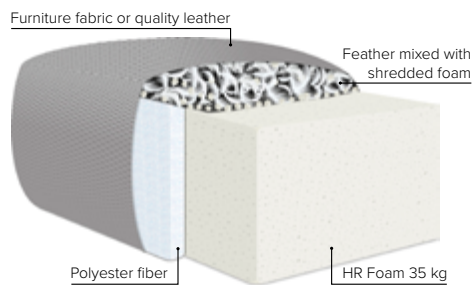

CHOOSE YOUR OWN COMBINATIONS

ALTO FOOTSTOOL DESIGN

COMBINATIONS

Choose from available sofa models

bellus®

- SEAT:** Foam 35 kg + mix of feathers and shredded foam in separate bags with channels
- BACK:** Mix of feathers and shredded foam
Fixed seat cushions and loose back cushions
- ARMREST:** Foam 25 kg

- DECO PILLOWS:** 1 deco pillow per armrest size 40×55 cm
- FRAME:** Plywood + wood
No-Sag springs
- LEG OPTIONS:** Standard: Leg 127 (metal, height 15 cm)

All measurements are approximate, +/- 3 cm. Sofa height measured with leg 127. Please visit www.bellus.com for the latest product versions.