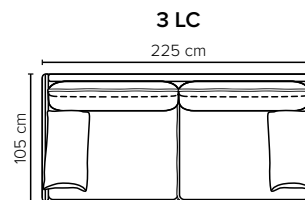

COMBINATIONS

Choose from available sofa models

bellus®

1. **SEAT:** Foam 35 kg + mix of feathers and shredded foam in separate bags with channels
2. **BACK:** Mix of feathers and shredded foam
   Fixed seat cushions and loose back cushions
3. **ARMREST:** Foam 25 kg

1. **DECO PILLOWS:** 1 deco pillow per armrest size 40×55 cm
2. **FRAME:** Plywood + wood
   No-Sag springs
3. **LEG OPTIONS:** Standard: Leg 127 (metal, height 15 cm)

Metal colors

MATTE BLACK