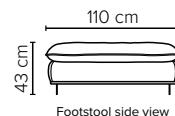

COMBINATIONS

Choose from available sofa models

bellus®

1. **SEAT:** Foam 35 kg + mix of feathers and shredded foam in separate bags with channels
2. **BACK:** Mix of feathers and shredded foam
   Fixed seat cushions and loose back cushions
3. **ARMREST:** Foam 25 kg

1. **DECO PILLOWS:** 1 deco pillow per armrest size 40×55 cm
2. **FRAME:** Plywood + wood
   No-Sag springs
3. **LEG OPTIONS:** Standard: Leg 127 (metal, height 15 cm)