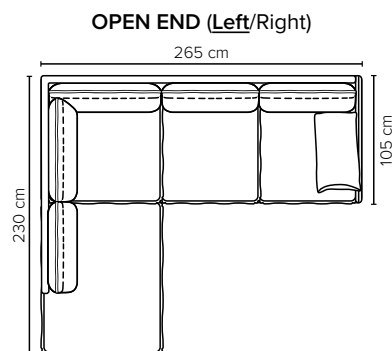

COMBINATIONS

Choose from available sofa models

bellus®

1. **SEAT:** Foam 35 kg + mix of feathers and shredded foam in separate bags with channels
2. **BACK:** Mix of feathers and shredded foam
   Fixed seat cushions and loose back cushions
3. **ARMREST:** Foam 25 kg

1. **DECO PILLOWS:** 1 deco pillow per armrest size 40×55 cm
2. **FRAME:** Plywood + wood
   No-Sag springs
3. **LEG OPTIONS:** Standard: Leg 127 (metal, height 15 cm)

Metal colors

MATTE BLACK