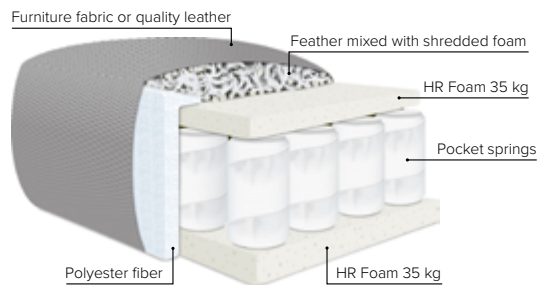

JADE

Quality design, maximum softness

bellus®