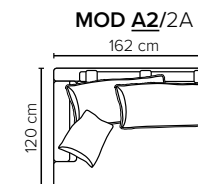

COMBINATIONS

Choose from available sofa models

MODULES

Design your own sofa

bellus®

- **SEAT:** Cloud^{Plus} System: Pocket springs + HR Foam 35 kg + on top feather mixed with shredded foam
- **BACK:** Silicized polyester fiber
  Loose seat cushions and loose back cushions
- **ARMREST:** Foam 25-30 kg

- **DECO PILLOWS:** Filling: feather mixed with shredded foam
  1 deco pillow per armrest size 50x40 cm
  1 deco pillow per corner size 50x40 cm
- **FRAME:** Plywood + wood + foam 25 kg
- **LEG OPTIONS:** No leg choices available for this sofa