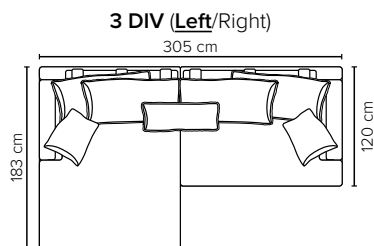

COMBINATIONS

Choose from available sofa models

MODULES

Design your own sofa

bellus®

- **SEAT:** Cloud^{Plus} System: Pocket springs + HR Foam 35 kg + on top feather mixed with shredded foam
- **BACK:** Silicized polyester fiber
  Loose seat cushions and loose back cushions
- **ARMREST:** Foam 25-30 kg

- **DECO PILLOWS:** Filling: feather mixed with shredded foam
  1 deco pillow per armrest size 50x40 cm
  1 deco pillow per corner size 50x40 cm
- **FRAME:** Plywood + wood + foam 25 kg
- **LEG OPTIONS:** No leg choices available for this sofa