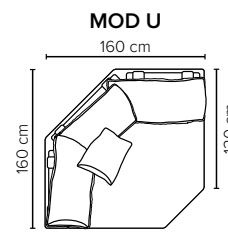

COMBINATIONS

Choose from available sofa models

MODULES

Design your own sofa

bellus®

- **SEAT:** Cloud^{Plus} System: Pocket springs + HR Foam 35 kg + on top feather mixed with shredded foam
- **BACK:** Silicized polyester fiber
  Loose seat cushions and loose back cushions
- **ARMREST:** Foam 25-30 kg

- **DECO PILLOWS:** Filling: feather mixed with shredded foam
  1 deco pillow per armrest size 50x40 cm
  1 deco pillow per corner size 50x40 cm
- **FRAME:** Plywood + wood + foam 25 kg
- **LEG OPTIONS:** No leg choices available for this sofa