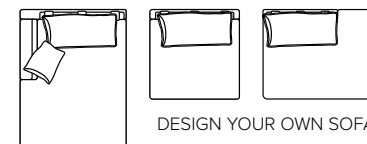

JADE

Quality design, maximum softness

bellus®