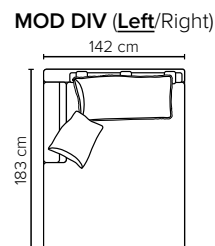

COMBINATIONS

Choose from available sofa models

MODULES

Design your own sofa

bellus®

- **SEAT:** Cloud^{Plus} System: Pocket springs + HR Foam 35 kg + on top feather mixed with shredded foam
- **BACK:** Silicized polyester fiber
  Loose seat cushions and loose back cushions
- **ARMREST:** Foam 25-30 kg

- **DECO PILLOWS:** Filling: feather mixed with shredded foam
  1 deco pillow per armrest size 50x40 cm
  1 deco pillow per corner size 50x40 cm
- **FRAME:** Plywood + wood + foam 25 kg
- **LEG OPTIONS:** No leg choices available for this sofa