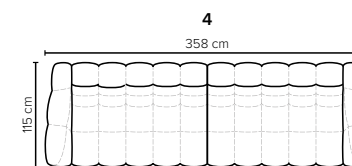

CHOOSE YOUR OWN COMBINATIONS

MOBY FOOTSTOOL DESIGN

COMBINATIONS

Choose from available sofa models

bellus®

**MOBY
FOOTSTOOL**
Height: 43 cm

- SEAT:** HR Foam 35 kg + ERX foam 40 kg covered with 1500 g fiber
- BACK:** Foam 35 kg covered with 1500 g fiber
Fixed seat cushions and fixed back cushions
- ARMREST:** Foam 25-30 kg + 900 g fiber