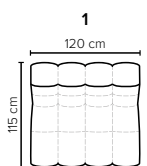

CHOOSE YOUR OWN COMBINATIONS

MOBY FOOTSTOOL DESIGN

COMBINATIONS

Choose from available sofa models

bellus®

**MOBY
FOOTSTOOL**
Height: 43 cm

- SEAT:** HR Foam 35 kg + ERX foam 40 kg covered with 1500 g fiber
- BACK:** Foam 35 kg covered with 1500 g fiber
Fixed seat cushions and fixed back cushions
- ARMREST:** Foam 25-30 kg + 900 g fiber