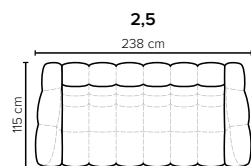

CHOOSE YOUR OWN COMBINATIONS

MOBY FOOTSTOOL DESIGN

COMBINATIONS

Choose from available sofa models

bellus®

**MOBY
FOOTSTOOL**
Height: 43 cm

- SEAT:** HR Foam 35 kg + ERX foam 40 kg covered with 1500 g fiber
- BACK:** Foam 35 kg covered with 1500 g fiber
Fixed seat cushions and fixed back cushions
- ARMREST:** Foam 25-30 kg + 900 g fiber