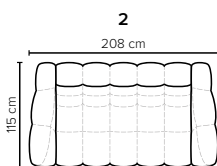

CHOOSE YOUR OWN COMBINATIONS

MOBY FOOTSTOOL DESIGN

COMBINATIONS

Choose from available sofa models

bellus®

**MOBY
FOOTSTOOL**
Height: 43 cm

- SEAT:** HR Foam 35 kg + ERX foam 40 kg covered with 1500 g fiber
- BACK:** Foam 35 kg covered with 1500 g fiber
Fixed seat cushions and fixed back cushions
- ARMREST:** Foam 25-30 kg + 900 g fiber