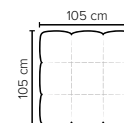

CHOOSE YOUR OWN COMBINATIONS

MOBY FOOTSTOOL DESIGN

COMBINATIONS

Choose from available sofa models

bellus®

**MOBY
FOOTSTOOL**
Height: 43 cm

- SEAT:** HR Foam 35 kg + ERX foam 40 kg covered with 1500 g fiber
- BACK:** Foam 35 kg covered with 1500 g fiber
Fixed seat cushions and fixed back cushions
- ARMREST:** Foam 25-30 kg + 900 g fiber