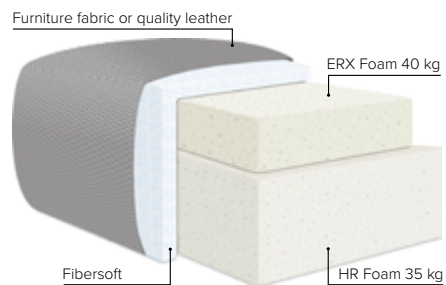

CHOOSE YOUR OWN COMBINATIONS

MOBY FOOTSTOOL DESIGN

COMBINATIONS

Choose from available sofa models

bellus®

**MOBY
FOOTSTOOL**
Height: 43 cm

- SEAT:** HR Foam 35 kg + ERX foam 40 kg covered with 1500 g fiber
- BACK:** Foam 35 kg covered with 1500 g fiber
Fixed seat cushions and fixed back cushions
- ARMREST:** Foam 25-30 kg + 900 g fiber

- DECO PILLOWS:** Not included in this sofa model
Additional pillows can be ordered separately
- FRAME:** Plywood + wood + 1500 g fiber
- LEG OPTIONS:** No leg choices available for this sofa