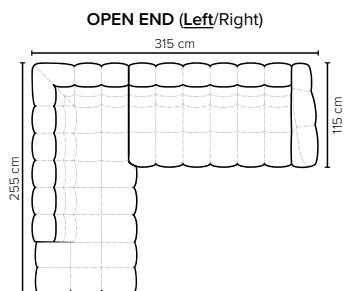

CHOOSE YOUR OWN COMBINATIONS

MOBY FOOTSTOOL DESIGN

COMBINATIONS

Choose from available sofa models

bellus®

**MOBY
FOOTSTOOL**
Height: 43 cm

- SEAT:** HR Foam 35 kg + ERX foam 40 kg covered with 1500 g fiber
- BACK:** Foam 35 kg covered with 1500 g fiber
Fixed seat cushions and fixed back cushions
- ARMREST:** Foam 25-30 kg + 900 g fiber