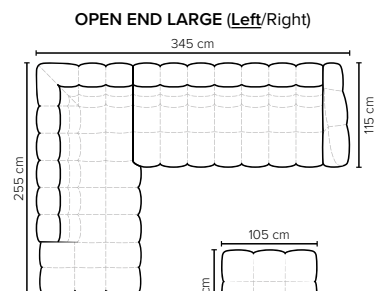

CHOOSE YOUR OWN COMBINATIONS

MOBY FOOTSTOOL DESIGN

COMBINATIONS

Choose from available sofa models

bellus®

**MOBY
FOOTSTOOL**
Height: 43 cm

- SEAT:** HR Foam 35 kg + ERX foam 40 kg covered with 1500 g fiber
- BACK:** Foam 35 kg covered with 1500 g fiber
Fixed seat cushions and fixed back cushions
- ARMREST:** Foam 25-30 kg + 900 g fiber