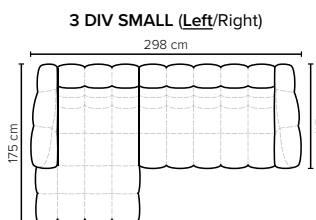

CHOOSE YOUR OWN COMBINATIONS

MOBY FOOTSTOOL DESIGN

COMBINATIONS

Choose from available sofa models

bellus®

**MOBY
FOOTSTOOL**
Height: 43 cm

- SEAT:** HR Foam 35 kg + ERX foam 40 kg covered with 1500 g fiber
- BACK:** Foam 35 kg covered with 1500 g fiber
Fixed seat cushions and fixed back cushions
- ARMREST:** Foam 25-30 kg + 900 g fiber