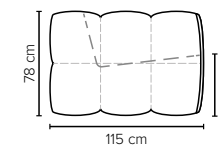

CHOOSE YOUR OWN COMBINATIONS

MOBY FOOTSTOOL DESIGN

COMBINATIONS

Choose from available sofa models

bellus®

**MOBY
FOOTSTOOL**
Height: 43 cm

- SEAT:** HR Foam 35 kg + ERX foam 40 kg covered with 1500 g fiber
- BACK:** Foam 35 kg covered with 1500 g fiber
Fixed seat cushions and fixed back cushions
- ARMREST:** Foam 25-30 kg + 900 g fiber