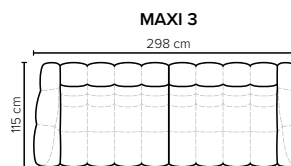

CHOOSE YOUR OWN COMBINATIONS

MOBY FOOTSTOOL DESIGN

COMBINATIONS

Choose from available sofa models

bellus®

**MOBY
FOOTSTOOL**
Height: 43 cm

- SEAT:** HR Foam 35 kg + ERX foam 40 kg covered with 1500 g fiber
- BACK:** Foam 35 kg covered with 1500 g fiber
Fixed seat cushions and fixed back cushions
- ARMREST:** Foam 25-30 kg + 900 g fiber