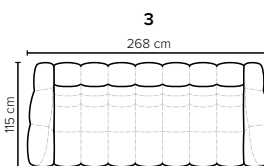

CHOOSE YOUR OWN COMBINATIONS

MOBY FOOTSTOOL DESIGN

COMBINATIONS

Choose from available sofa models

bellus®

**MOBY
FOOTSTOOL**
Height: 43 cm

- SEAT:** HR Foam 35 kg + ERX foam 40 kg covered with 1500 g fiber
- BACK:** Foam 35 kg covered with 1500 g fiber
Fixed seat cushions and fixed back cushions
- ARMREST:** Foam 25-30 kg + 900 g fiber