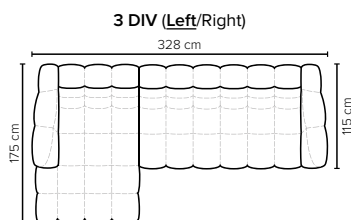

CHOOSE YOUR OWN COMBINATIONS

MOBY FOOTSTOOL DESIGN

COMBINATIONS

Choose from available sofa models

bellus®

**MOBY
FOOTSTOOL**
Height: 43 cm

- SEAT:** HR Foam 35 kg + ERX foam 40 kg covered with 1500 g fiber
- BACK:** Foam 35 kg covered with 1500 g fiber
Fixed seat cushions and fixed back cushions
- ARMREST:** Foam 25-30 kg + 900 g fiber