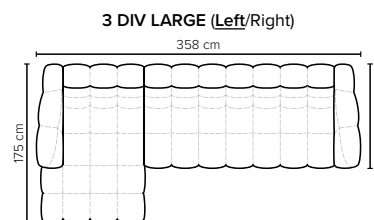

CHOOSE YOUR OWN COMBINATIONS

MOBY FOOTSTOOL DESIGN

COMBINATIONS

Choose from available sofa models

bellus®

**MOBY
FOOTSTOOL**
Height: 43 cm

- SEAT:** HR Foam 35 kg + ERX foam 40 kg covered with 1500 g fiber
- BACK:** Foam 35 kg covered with 1500 g fiber
Fixed seat cushions and fixed back cushions
- ARMREST:** Foam 25-30 kg + 900 g fiber