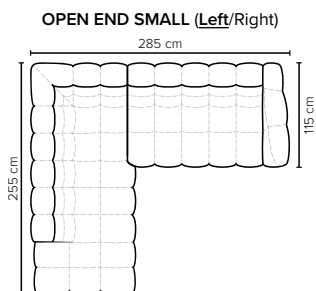

CHOOSE YOUR OWN COMBINATIONS

MOBY FOOTSTOOL DESIGN

COMBINATIONS

Choose from available sofa models

bellus®

**MOBY
FOOTSTOOL**
Height: 43 cm

- SEAT:** HR Foam 35 kg + ERX foam 40 kg covered with 1500 g fiber
- BACK:** Foam 35 kg covered with 1500 g fiber
Fixed seat cushions and fixed back cushions
- ARMREST:** Foam 25-30 kg + 900 g fiber