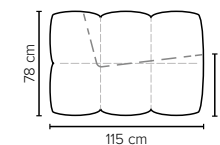

**BUBLEE
FOOTSTOOL**
Height: 43 cm

- SEAT:** HR Foam 35 kg + ERX foam 40 kg covered with 1500 g fiber
- BACK:** Foam 35 kg covered with 1500 g fiber
Fixed seat cushions and fixed back cushions
- ARMREST:** Foam 25-30 kg + 900 g fiber