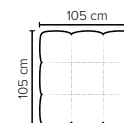

**BUBLEE
FOOTSTOOL**
Height: 43 cm

- SEAT:** HR Foam 35 kg + ERX foam 40 kg covered with 1500 g fiber
- BACK:** Foam 35 kg covered with 1500 g fiber
Fixed seat cushions and fixed back cushions
- ARMREST:** Foam 25-30 kg + 900 g fiber