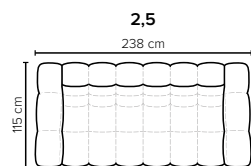

**BUBLEE
FOOTSTOOL**
Height: 43 cm

- SEAT:** HR Foam 35 kg + ERX foam 40 kg covered with 1500 g fiber
- BACK:** Foam 35 kg covered with 1500 g fiber
Fixed seat cushions and fixed back cushions
- ARMREST:** Foam 25-30 kg + 900 g fiber