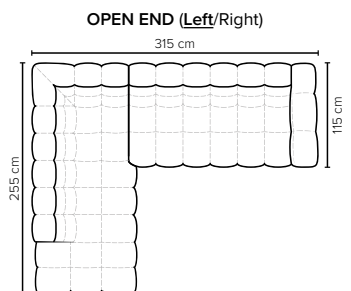

**BUBLEE
FOOTSTOOL**
Height: 43 cm

- SEAT:** HR Foam 35 kg + ERX foam 40 kg covered with 1500 g fiber
- BACK:** Foam 35 kg covered with 1500 g fiber
Fixed seat cushions and fixed back cushions
- ARMREST:** Foam 25-30 kg + 900 g fiber