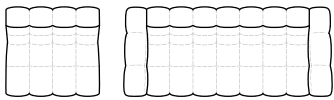

BUBLEE

Bubbling with joy and style

bellus®

CHOOSE YOUR OWN COMBINATIONS