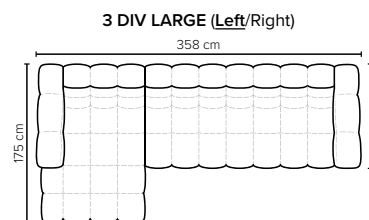

**BUBLEE
FOOTSTOOL**
Height: 43 cm

- SEAT:** HR Foam 35 kg + ERX foam 40 kg covered with 1500 g fiber
- BACK:** Foam 35 kg covered with 1500 g fiber
Fixed seat cushions and fixed back cushions
- ARMREST:** Foam 25-30 kg + 900 g fiber