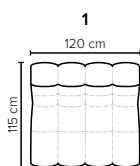

**BUBLEE
FOOTSTOOL**
Height: 43 cm

- SEAT:** HR Foam 35 kg + ERX foam 40 kg covered with 1500 g fiber
- BACK:** Foam 35 kg covered with 1500 g fiber
Fixed seat cushions and fixed back cushions
- ARMREST:** Foam 25-30 kg + 900 g fiber