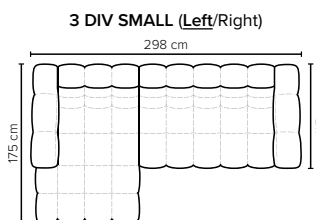

**BUBLEE
FOOTSTOOL**
Height: 43 cm

- SEAT:** HR Foam 35 kg + ERX foam 40 kg covered with 1500 g fiber
- BACK:** Foam 35 kg covered with 1500 g fiber
Fixed seat cushions and fixed back cushions
- ARMREST:** Foam 25-30 kg + 900 g fiber