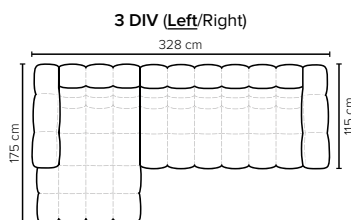

**BUBLEE
FOOTSTOOL**
Height: 43 cm

- SEAT:** HR Foam 35 kg + ERX foam 40 kg covered with 1500 g fiber
- BACK:** Foam 35 kg covered with 1500 g fiber
Fixed seat cushions and fixed back cushions
- ARMREST:** Foam 25-30 kg + 900 g fiber