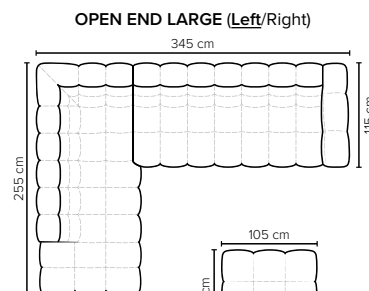

**BUBLEE
FOOTSTOOL**
Height: 43 cm

- SEAT:** HR Foam 35 kg + ERX foam 40 kg covered with 1500 g fiber
- BACK:** Foam 35 kg covered with 1500 g fiber
Fixed seat cushions and fixed back cushions
- ARMREST:** Foam 25-30 kg + 900 g fiber