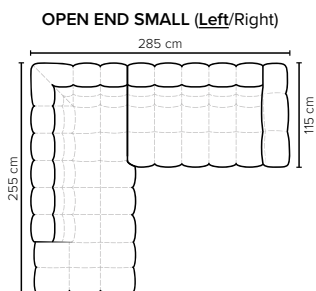

**BUBLEE
FOOTSTOOL**
Height: 43 cm

- SEAT:** HR Foam 35 kg + ERX foam 40 kg covered with 1500 g fiber
- BACK:** Foam 35 kg covered with 1500 g fiber
Fixed seat cushions and fixed back cushions
- ARMREST:** Foam 25-30 kg + 900 g fiber