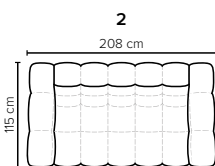

**BUBLEE
FOOTSTOOL**
Height: 43 cm

- SEAT:** HR Foam 35 kg + ERX foam 40 kg covered with 1500 g fiber
- BACK:** Foam 35 kg covered with 1500 g fiber
Fixed seat cushions and fixed back cushions
- ARMREST:** Foam 25-30 kg + 900 g fiber