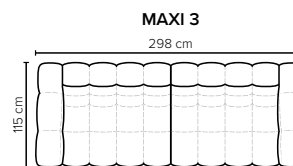

**BUBLEE
FOOTSTOOL**
Height: 43 cm

- SEAT:** HR Foam 35 kg + ERX foam 40 kg covered with 1500 g fiber
- BACK:** Foam 35 kg covered with 1500 g fiber
Fixed seat cushions and fixed back cushions
- ARMREST:** Foam 25-30 kg + 900 g fiber