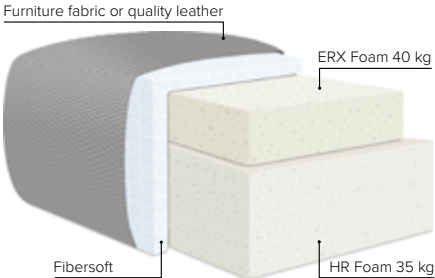

BUBLEE

Bubbling with joy and style

bellus®

CHOOSE YOUR OWN COMBINATIONS

BUBLEE FOOTSTOOL DESIGN

COMBINATIONS

Choose from available sofa models

bellus®

**BUBLEE
FOOTSTOOL**
Height: 43 cm

- SEAT:** HR Foam 35 kg + ERX foam 40 kg covered with 1500 g fiber
- BACK:** Foam 35 kg covered with 1500 g fiber
Fixed seat cushions and fixed back cushions
- ARMREST:** Foam 25-30 kg + 900 g fiber

- DECO PILLOWS:** Not included in this sofa model
Additional pillows can be ordered separately
- FRAME:** Plywood + wood + 1500 g fiber
- LEG OPTIONS:** No leg choices available for this sofa