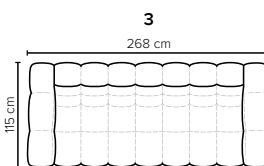

**BUBLEE
FOOTSTOOL**
Height: 43 cm

- SEAT:** HR Foam 35 kg + ERX foam 40 kg covered with 1500 g fiber
- BACK:** Foam 35 kg covered with 1500 g fiber
Fixed seat cushions and fixed back cushions
- ARMREST:** Foam 25-30 kg + 900 g fiber