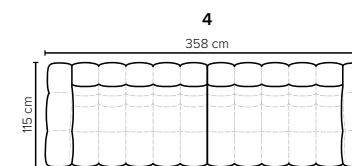

**BUBLEE
FOOTSTOOL**
Height: 43 cm

- SEAT:** HR Foam 35 kg + ERX foam 40 kg covered with 1500 g fiber
- BACK:** Foam 35 kg covered with 1500 g fiber
Fixed seat cushions and fixed back cushions
- ARMREST:** Foam 25-30 kg + 900 g fiber