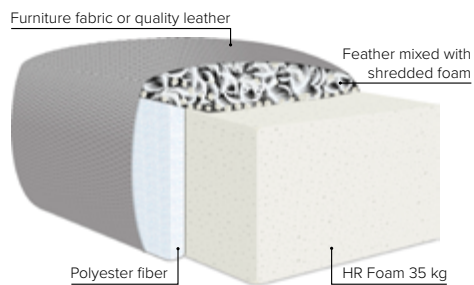

NORD

A tailor-made sofa bed

bellus[®]

GOOD SLEEP SOFA

SEVERAL SLEEP COMFORT OPTIONS

COMBINATIONS

Choose from available sofa models

bellus®

- SEAT:** HR foam 35 kg + on top feather mixed with shredded foam
- BACK:** Siliconized polyester fiber
Loose seat cushions and loose back cushions, fixed with Velcro to allow mechanism movement
- ARMREST:** Foam 25-30 kg

- DECO PILLOWS:** Not included in this sofa model
Additional pillows can be ordered separately
- FRAME:** Plywood + wood
- MATTRESS:** Standard: Bonnell
Optional: Pocket or Memory
- LEG OPTIONS:** No leg choices available for this sofa