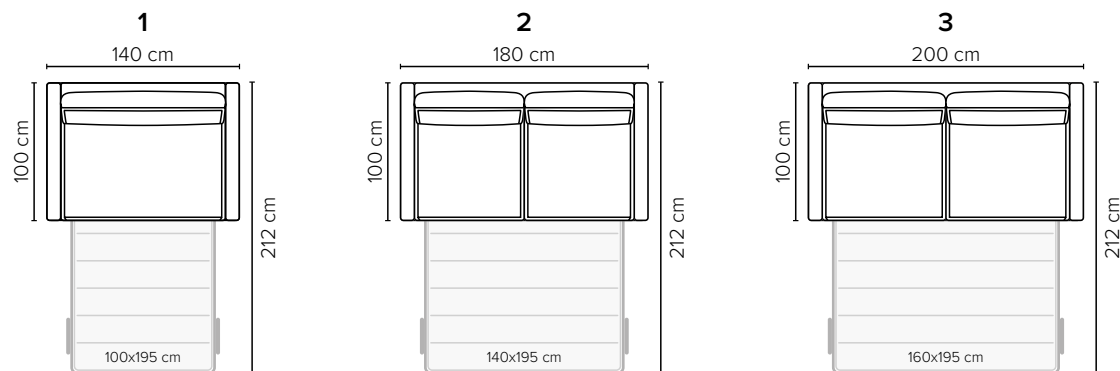

- SEAT:** HR foam 35 kg + on top feather mixed with shredded foam
- BACK:** Siliconized polyester fiber
Loose seat cushions and loose back cushions, fixed with Velcro to allow mechanism movement
- ARMREST:** Foam 25-30 kg