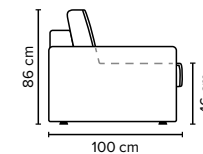

- SEAT:** HR foam 35 kg + on top feather mixed with shredded foam
- BACK:** Siliconized polyester fiber
Loose seat cushions and loose back cushions, fixed with Velcro to allow mechanism movement
- ARMREST:** Foam 25-30 kg