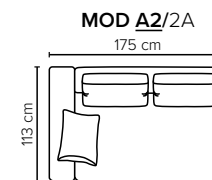

MOD OPEN END

- SEAT:** Cloud^{Plus} System: Pocket springs + HR Foam 35 kg + on top feather mixed with shredded foam
- BACK:** Feather mixed with shredded foam
Fixed seat cushions and loose back cushions
- ARMREST:** Foam 25-30 kg

- DECO PILLOWS:** Filling: feather mixed with shredded foam
1 deco pillow per armrest size 40×55 cm
1 deco pillow per corner size 40×55 cm
Note: 1 seater has no decos
- FRAME:** Plywood + wood + foam 25 kg
- LEG OPTIONS:** No leg choices available for this sofa