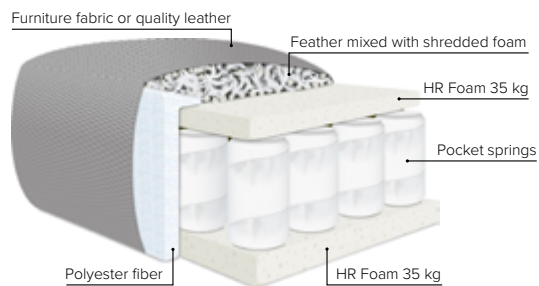

GREGORY

This comfortable sofa will make your living room and the whole family smile

bellus®