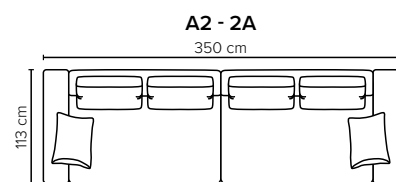

MOD OPEN END

- SEAT:** Cloud^{Plus} System: Pocket springs + HR Foam 35 kg + on top feather mixed with shredded foam
- BACK:** Feather mixed with shredded foam
Fixed seat cushions and loose back cushions
- ARMREST:** Foam 25-30 kg

- DECO PILLOWS:** Filling: feather mixed with shredded foam
1 deco pillow per armrest size 40×55 cm
1 deco pillow per corner size 40×55 cm
Note: 1 seater has no decos
- FRAME:** Plywood + wood + foam 25 kg
- LEG OPTIONS:** No leg choices available for this sofa