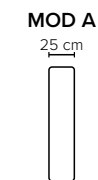

MOD OPEN END

1. **SEAT:** Cloud^{Plus} System: Pocket springs + HR Foam 35 kg + on top feather mixed with shredded foam
2. **BACK:** Feather mixed with shredded foam
   Fixed seat cushions and loose back cushions
3. **ARMREST:** Foam 25-30 kg

1. **DECO PILLOWS:** Filling: feather mixed with shredded foam
   1 deco pillow per armrest size 40×55 cm
   1 deco pillow per corner size 40×55 cm
   Note: 1 seater has no decos
2. **FRAME:** Plywood + wood + foam 25 kg
3. **LEG OPTIONS:** No leg choices available for this sofa