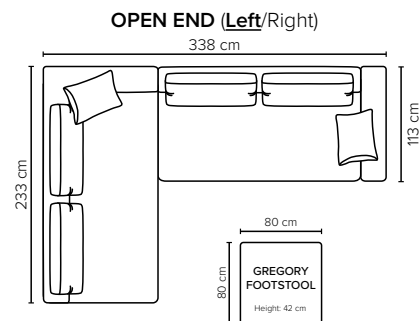

MOD OPEN END

- SEAT:** Cloud^{Plus} System: Pocket springs + HR Foam 35 kg + on top feather mixed with shredded foam
- BACK:** Feather mixed with shredded foam
Fixed seat cushions and loose back cushions
- ARMREST:** Foam 25-30 kg

- DECO PILLOWS:** Filling: feather mixed with shredded foam
1 deco pillow per armrest size 40×55 cm
1 deco pillow per corner size 40×55 cm
Note: 1 seater has no decos
- FRAME:** Plywood + wood + foam 25 kg
- LEG OPTIONS:** No leg choices available for this sofa