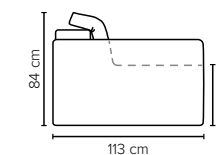

MOD OPEN END

1. **SEAT:** Cloud^{Plus} System: Pocket springs + HR Foam 35 kg + on top feather mixed with shredded foam
2. **BACK:** Feather mixed with shredded foam
   Fixed seat cushions and loose back cushions
3. **ARMREST:** Foam 25-30 kg

1. **DECO PILLOWS:** Filling: feather mixed with shredded foam
   1 deco pillow per armrest size 40×55 cm
   1 deco pillow per corner size 40×55 cm
   Note: 1 seater has no decos
2. **FRAME:** Plywood + wood + foam 25 kg
3. **LEG OPTIONS:** No leg choices available for this sofa