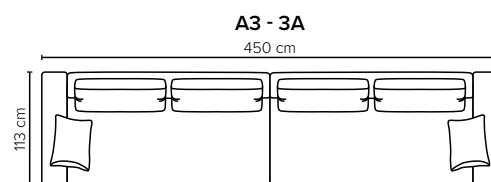

MOD OPEN END

- SEAT:** Cloud^{Plus} System: Pocket springs + HR Foam 35 kg + on top feather mixed with shredded foam
- BACK:** Feather mixed with shredded foam
Fixed seat cushions and loose back cushions
- ARMREST:** Foam 25-30 kg

- DECO PILLOWS:** Filling: feather mixed with shredded foam
1 deco pillow per armrest size 40×55 cm
1 deco pillow per corner size 40×55 cm
Note: 1 seater has no decos
- FRAME:** Plywood + wood + foam 25 kg
- LEG OPTIONS:** No leg choices available for this sofa