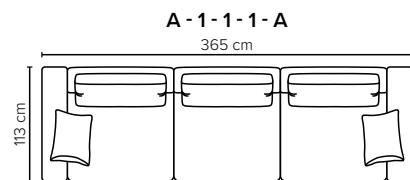

MOD OPEN END

- SEAT:** Cloud^{Plus} System: Pocket springs + HR Foam 35 kg + on top feather mixed with shredded foam
- BACK:** Feather mixed with shredded foam
Fixed seat cushions and loose back cushions
- ARMREST:** Foam 25-30 kg

- DECO PILLOWS:** Filling: feather mixed with shredded foam
1 deco pillow per armrest size 40×55 cm
1 deco pillow per corner size 40×55 cm
Note: 1 seater has no decos
- FRAME:** Plywood + wood + foam 25 kg
- LEG OPTIONS:** No leg choices available for this sofa