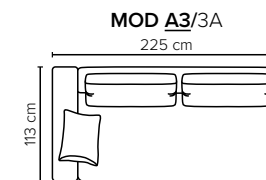

MOD OPEN END

- SEAT:** Cloud^{Plus} System: Pocket springs + HR Foam 35 kg + on top feather mixed with shredded foam
- BACK:** Feather mixed with shredded foam
Fixed seat cushions and loose back cushions
- ARMREST:** Foam 25-30 kg

- DECO PILLOWS:** Filling: feather mixed with shredded foam
1 deco pillow per armrest size 40×55 cm
1 deco pillow per corner size 40×55 cm
Note: 1 seater has no decos
- FRAME:** Plywood + wood + foam 25 kg
- LEG OPTIONS:** No leg choices available for this sofa