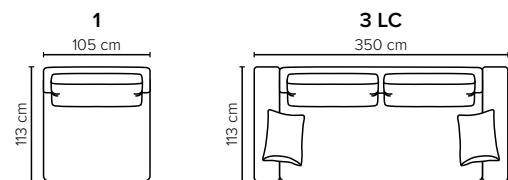

MOD OPEN END

- SEAT:** Cloud^{Plus} System: Pocket springs + HR Foam 35 kg + on top feather mixed with shredded foam
- BACK:** Feather mixed with shredded foam
Fixed seat cushions and loose back cushions
- ARMREST:** Foam 25-30 kg

- DECO PILLOWS:** Filling: feather mixed with shredded foam
1 deco pillow per armrest size 40×55 cm
1 deco pillow per corner size 40×55 cm
Note: 1 seater has no decos
- FRAME:** Plywood + wood + foam 25 kg
- LEG OPTIONS:** No leg choices available for this sofa