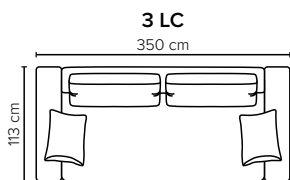

MOD OPEN END

- SEAT:** Cloud^{Plus} System: Pocket springs + HR Foam 35 kg + on top feather mixed with shredded foam
- BACK:** Feather mixed with shredded foam
Fixed seat cushions and loose back cushions
- ARMREST:** Foam 25-30 kg

- DECO PILLOWS:** Filling: feather mixed with shredded foam
1 deco pillow per armrest size 40×55 cm
1 deco pillow per corner size 40×55 cm
Note: 1 seater has no decos
- FRAME:** Plywood + wood + foam 25 kg
- LEG OPTIONS:** No leg choices available for this sofa