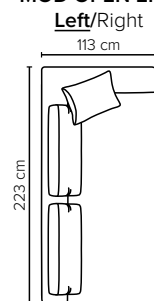

MOD OPEN END

- SEAT:** Cloud^{Plus} System: Pocket springs + HR Foam 35 kg + on top feather mixed with shredded foam
- BACK:** Feather mixed with shredded foam
Fixed seat cushions and loose back cushions
- ARMREST:** Foam 25-30 kg

- DECO PILLOWS:** Filling: feather mixed with shredded foam
1 deco pillow per armrest size 40×55 cm
1 deco pillow per corner size 40×55 cm
Note: 1 seater has no decos
- FRAME:** Plywood + wood + foam 25 kg
- LEG OPTIONS:** No leg choices available for this sofa