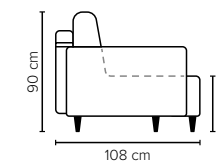

- SEAT/BED:** HR Foam 35 kg + ERX Foam 40 kg covered with 200 g fiber
- BACK:** Siliconized polyester fiber
Fixed seat cushions and loose back cushions
- ARMREST:** Foam 25-30 kg

- DECO PILLOWS:** Not included in this sofa model
Additional pillows can be ordered separately
- FRAME:** Plywood + wood
Slats
- LEG OPTIONS:** No leg choices available for this sofa