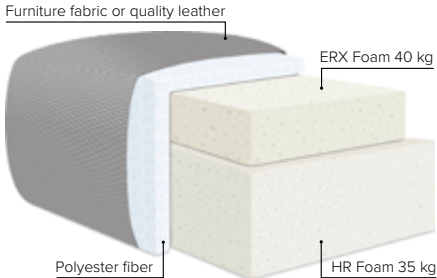

DUETTO

A sofa with options

bellus[®]

GOOD SLEEP SOFA

STORAGE POSSIBILITIES INSIDE

COMBINATIONS

Choose from available sofa models

bellus®

- SEAT/BED:** HR Foam 35 kg + ERX Foam 40 kg covered with 200 g fiber
- BACK:** Siliconized polyester fiber
Fixed seat cushions and loose back cushions
- ARMREST:** Foam 25-30 kg

- DECO PILLOWS:** Not included in this sofa model
Additional pillows can be ordered separately
- FRAME:** Plywood + wood
Slats
- LEG OPTIONS:** No leg choices available for this sofa