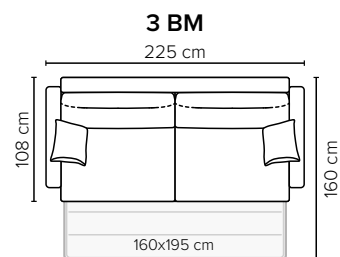

- SEAT/BED:** HR Foam 35 kg + ERX Foam 40 kg covered with 200 g fiber
- BACK:** Siliconized polyester fiber
Fixed seat cushions and loose back cushions
- ARMREST:** Foam 25-30 kg

- DECO PILLOWS:** Not included in this sofa model
Additional pillows can be ordered separately
- FRAME:** Plywood + wood
Slats
- LEG OPTIONS:** No leg choices available for this sofa