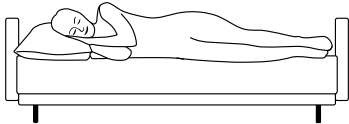

DUETTO

A sofa with options

bellus[®]

GOOD SLEEP SOFA

STORAGE POSSIBILITIES INSIDE

COMBINATIONS

Choose from available sofa models

bellus®

- SEAT/BED:** HR Foam 35 kg + ERX Foam 40 kg covered with 200 g fiber
- BACK:** Siliconized polyester fiber
Fixed seat cushions and loose back cushions
- ARMREST:** Foam 25-30 kg

- DECO PILLOWS:** Not included in this sofa model
Additional pillows can be ordered separately
- FRAME:** Plywood + wood
Slats
- LEG OPTIONS:** No leg choices available for this sofa