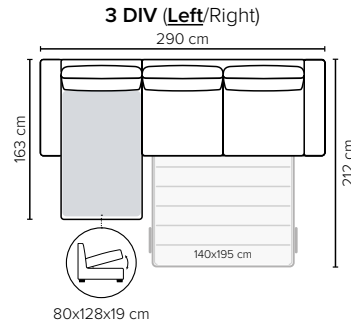

COMBINATIONS

Choose from available sofa models

bellus®

Preston armrest options

*Standard armrest

Indicated models have a built in storage box

SEAT: HR foam 35 kg covered with 200 g fiber
BACK: Foam 25 kg covered with 200-500 g fiber
 Loose seat cushions, fixed with Velcro to allow mechanism movement
DIV and Open End part: fixed seat cushions, loose back cushions

ARMREST AND LEG OPTIONS:

Armrests A and B

Standard: Leg 34 (wooden, h: 6 cm)
 Optional: Leg 31 (wooden or metal, h: 5 cm)

Armrest C (standard) Armrest D

Standard: Leg 6 (wooden or metal, h: 5 cm)
 Standard: Leg 32 (wooden or metal, h: 5 cm)

STORAGE BOX SIZES:

3 DIV: 80x128x19 cm
 4 DIV: 80x128x19 cm

OPEN END: 87x198x19 cm
 OPEN END MAXI: 87x198x19 cm

Wooden colors

Metal colors