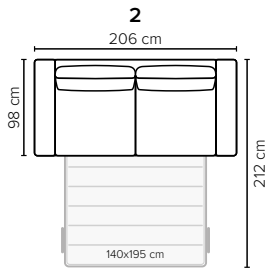

COMBINATIONS

Choose from available sofa models

bellus®

Preston armrest options

*Standard armrest

Indicated models have a built in storage box

SEAT: HR foam 35 kg covered with 200 g fiber
BACK: Foam 25 kg covered with 200-500 g fiber
 Loose seat cushions, fixed with Velcro to allow mechanism movement
DIV and Open End part: fixed seat cushions, loose back cushions

ARMREST AND LEG OPTIONS:

Armrests A and B

Standard: Leg 34 (wooden, h: 6 cm)
 Optional: Leg 31 (wooden or metal, h: 5 cm)

Armrest C (standard) Armrest D

Standard: Leg 6 (wooden or metal, h: 5 cm)
 Standard: Leg 32 (wooden or metal, h: 5 cm)

STORAGE BOX SIZES:

3 DIV: 80x128x19 cm
 4 DIV: 80x128x19 cm

OPEN END: 87x198x19 cm
 OPEN END MAXI: 87x198x19 cm

Wooden colors

Metal colors