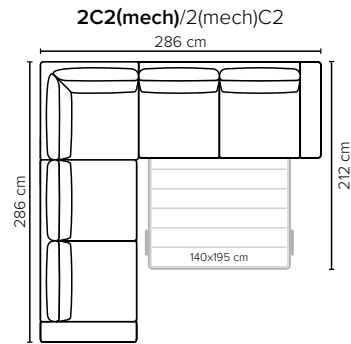

COMBINATIONS

Choose from available sofa models

bellus®

Preston armrest options

*Standard armrest

Indicated models have a built in storage box

SEAT: HR foam 35 kg covered with 200 g fiber
BACK: Foam 25 kg covered with 200-500 g fiber
 Loose seat cushions, fixed with Velcro to allow mechanism movement
DIV and Open End part: fixed seat cushions, loose back cushions

ARMREST AND LEG OPTIONS:

Armrests A and B

Standard: Leg 34 (wooden, h: 6 cm)
 Optional: Leg 31 (wooden or metal, h: 5 cm)

Armrest C (standard) Armrest D

Standard: Leg 6 (wooden or metal, h: 5 cm)
 Standard: Leg 32 (wooden or metal, h: 5 cm)

STORAGE BOX SIZES:

3 DIV: 80x128x19 cm
 4 DIV: 80x128x19 cm

OPEN END: 87x198x19 cm
 OPEN END MAXI: 87x198x19 cm

Wooden colors

Metal colors