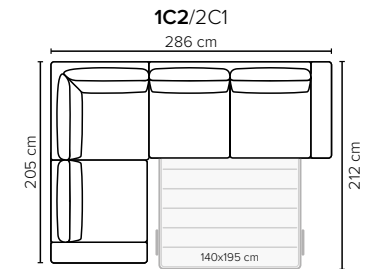

COMBINATIONS

Choose from available sofa models

bellus®

Preston armrest options

*Standard armrest

Indicated models have a built in storage box

SEAT: HR foam 35 kg covered with 200 g fiber
BACK: Foam 25 kg covered with 200-500 g fiber
 Loose seat cushions, fixed with Velcro to allow mechanism movement
DIV and Open End part: fixed seat cushions, loose back cushions

ARMREST AND LEG OPTIONS:

Armrests A and B

Standard: Leg 34 (wooden, h: 6 cm)
 Optional: Leg 31 (wooden or metal, h: 5 cm)

Armrest C (standard) Armrest D

Standard: Leg 6 (wooden or metal, h: 5 cm)
 Standard: Leg 32 (wooden or metal, h: 5 cm)

STORAGE BOX SIZES:

3 DIV: 80x128x19 cm
 4 DIV: 80x128x19 cm

OPEN END: 87x198x19 cm
 OPEN END MAXI: 87x198x19 cm

Wooden colors

Metal colors