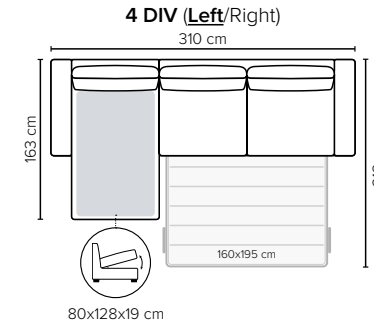

COMBINATIONS

Choose from available sofa models

bellus®

Preston armrest options

*Standard armrest

Indicated models have a built in storage box

SEAT: HR foam 35 kg covered with 200 g fiber
BACK: Foam 25 kg covered with 200-500 g fiber
 Loose seat cushions, fixed with Velcro to allow mechanism movement
DIV and Open End part: fixed seat cushions, loose back cushions

ARMREST AND LEG OPTIONS:

Armrests A and B

Standard: Leg 34 (wooden, h: 6 cm)
 Optional: Leg 31 (wooden or metal, h: 5 cm)

Armrest C (standard) Armrest D

Standard: Leg 6 (wooden or metal, h: 5 cm)
 Standard: Leg 32 (wooden or metal, h: 5 cm)

STORAGE BOX SIZES:

3 DIV: 80x128x19 cm
 4 DIV: 80x128x19 cm

OPEN END: 87x198x19 cm
 OPEN END MAXI: 87x198x19 cm

Wooden colors

Metal colors