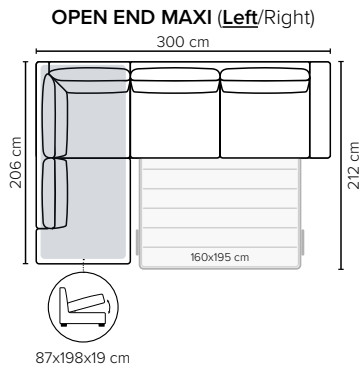

COMBINATIONS

Choose from available sofa models

bellus®

Preston armrest options

*Standard armrest

Indicated models have a built in storage box

SEAT: HR foam 35 kg covered with 200 g fiber
BACK: Foam 25 kg covered with 200-500 g fiber
 Loose seat cushions, fixed with Velcro to allow mechanism movement
DIV and Open End part: fixed seat cushions, loose back cushions

ARMREST AND LEG OPTIONS:

Armrests A and B

Standard: Leg 34 (wooden, h: 6 cm)
 Optional: Leg 31 (wooden or metal, h: 5 cm)

Armrest C (standard) Armrest D

Standard: Leg 6 (wooden or metal, h: 5 cm)
 Standard: Leg 32 (wooden or metal, h: 5 cm)

STORAGE BOX SIZES:

3 DIV: 80x128x19 cm
 4 DIV: 80x128x19 cm

OPEN END: 87x198x19 cm
 OPEN END MAXI: 87x198x19 cm

Wooden colors

Metal colors