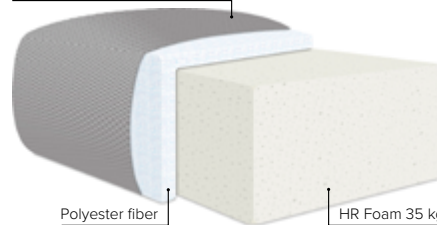

PRESTON

A multifunctional sofa bed

bellus®

GOOD SLEEP SOFA

Furniture fabric or quality leather

Polyester fiber

HR Foam 35 kg

SEVERAL SLEEP COMFORT OPTIONS

COMBINATIONS

Choose from available sofa models

bellus®

Preston armrest options

*Standard armrest

Indicated models have a built in storage box

SEAT: HR foam 35 kg covered with 200 g fiber
BACK: Foam 25 kg covered with 200-500 g fiber
 Loose seat cushions, fixed with Velcro to allow mechanism movement
DIV and Open End part: fixed seat cushions, loose back cushions

ARMREST: Foam 25-30 kg
DECO PILLOWS: Not included in this sofa model
 Additional pillows can be ordered separately
FRAME: Plywood + wood
 No-Sag springs
MATTRESS: **Standard:** Bonnell
Optional: Pocket or Memory