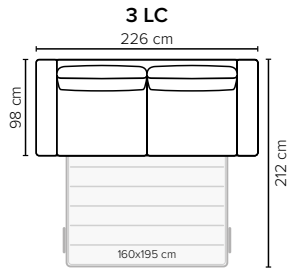

COMBINATIONS

Choose from available sofa models

bellus®

Preston armrest options

*Standard armrest

Indicated models have a built in storage box

SEAT: HR foam 35 kg covered with 200 g fiber
BACK: Foam 25 kg covered with 200-500 g fiber
 Loose seat cushions, fixed with Velcro to allow mechanism movement
DIV and Open End part: fixed seat cushions, loose back cushions

ARMREST AND LEG OPTIONS:

Armrests A and B

Standard: Leg 34 (wooden, h: 6 cm)
 Optional: Leg 31 (wooden or metal, h: 5 cm)

Armrest C (standard) Armrest D

Standard: Leg 6 (wooden or metal, h: 5 cm)
 Standard: Leg 32 (wooden or metal, h: 5 cm)

STORAGE BOX SIZES:

3 DIV: 80x128x19 cm
 4 DIV: 80x128x19 cm

OPEN END: 87x198x19 cm
 OPEN END MAXI: 87x198x19 cm

Wooden colors

Metal colors