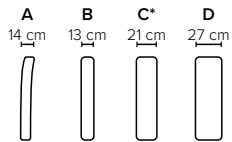

Preston armrest options