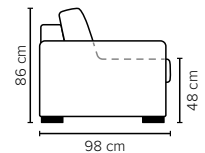

COMBINATIONS

Choose from available sofa models

bellus®

Preston armrest options

*Standard armrest

Indicated models have a built in storage box

SEAT: HR foam 35 kg covered with 200 g fiber
BACK: Foam 25 kg covered with 200-500 g fiber
 Loose seat cushions, fixed with Velcro to allow mechanism movement
DIV and Open End part: fixed seat cushions, loose back cushions

ARMREST AND LEG OPTIONS:

Armrests A and B

Standard: Leg 34 (wooden, h: 6 cm)
 Optional: Leg 31 (wooden or metal, h: 5 cm)

Armrest C (standard) Armrest D

Standard: Leg 6 (wooden or metal, h: 5 cm)
 Standard: Leg 32 (wooden or metal, h: 5 cm)

STORAGE BOX SIZES:

3 DIV: 80x128x19 cm
 4 DIV: 80x128x19 cm

OPEN END: 87x198x19 cm
 OPEN END MAXI: 87x198x19 cm

Wooden colors

Metal colors