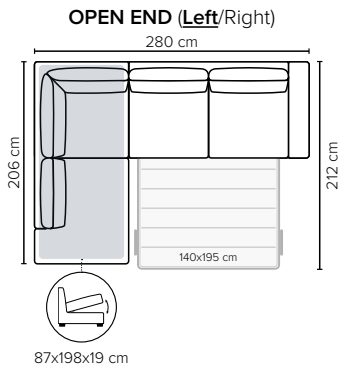

COMBINATIONS

Choose from available sofa models

bellus®

Preston armrest options

*Standard armrest

Indicated models have a built in storage box

SEAT: HR foam 35 kg covered with 200 g fiber
BACK: Foam 25 kg covered with 200-500 g fiber
 Loose seat cushions, fixed with Velcro to allow mechanism movement
DIV and Open End part: fixed seat cushions, loose back cushions

ARMREST AND LEG OPTIONS:

Armrests A and B

Standard: Leg 34 (wooden, h: 6 cm)
 Optional: Leg 31 (wooden or metal, h: 5 cm)

Armrest C (standard) Armrest D

Standard: Leg 6 (wooden or metal, h: 5 cm)
 Standard: Leg 32 (wooden or metal, h: 5 cm)

STORAGE BOX SIZES:

3 DIV: 80x128x19 cm
 4 DIV: 80x128x19 cm

OPEN END: 87x198x19 cm
 OPEN END MAXI: 87x198x19 cm

Wooden colors

Metal colors