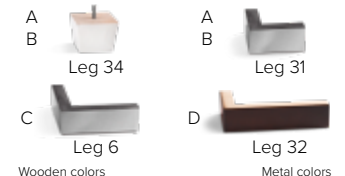

ARMREST AND LEG OPTIONS:

Armrests A and B

Standard: Leg 34 (wooden, h: 6 cm)
 Optional: Leg 31 (wooden or metal, h: 5 cm)

Armrest C (standard) Armrest D

Standard: Leg 6 (wooden or metal, h: 5 cm)
 Standard: Leg 32 (wooden or metal, h: 5 cm)

STORAGE BOX SIZES:

3 DIV: 80x128x19 cm
 4 DIV: 80x128x19 cm

OPEN END: 87x198x19 cm
 OPEN END MAXI: 87x198x19 cm

Wooden colors

Metal colors