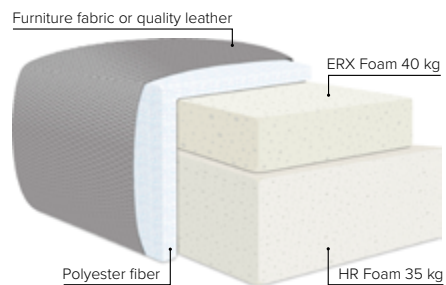

LUCAS

Sofa bed made even better - sleek proportions, thickly padded comfort from sitting to snoozing

bellus[®]

GOOD SLEEP SOFA

STORAGE POSSIBILITIES INSIDE

COMBINATIONS

Choose from available sofa models

bellus®

- SEAT/BED:** HR Foam 35 kg + ERX Foam 40 kg covered with 200 g fiber
- BACK:** Siliconized polyester fiber
Fixed seat cushions and loose back cushions
- ARMREST:** Foam 25-30 kg

- DECO PILLOWS:** Not included in this sofa model
Additional pillows can be ordered separately
- FRAME:** Plywood + wood
Slats
- LEG OPTIONS:** No leg choices available for this sofa