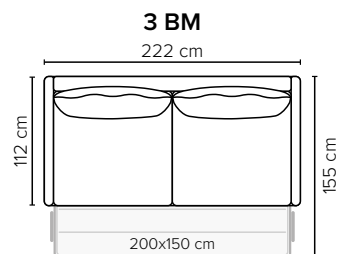

- SEAT/BED:** HR Foam 35 kg + ERX Foam 40 kg covered with 200 g fiber
- BACK:** Siliconized polyester fiber
Fixed seat cushions and loose back cushions
- ARMREST:** Foam 25-30 kg

- DECO PILLOWS:** Not included in this sofa model
Additional pillows can be ordered separately
- FRAME:** Plywood + wood
Slats
- LEG OPTIONS:** No leg choices available for this sofa