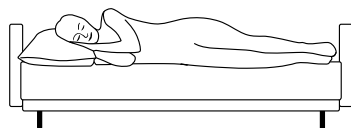

LUCAS

Sofa bed made even better - sleek proportions, thickly padded comfort from sitting to snoozing

bellus[®]

GOOD SLEEP SOFA

STORAGE POSSIBILITIES INSIDE

COMBINATIONS

Choose from available sofa models

bellus®

- SEAT/BED:** HR Foam 35 kg + ERX Foam 40 kg covered with 200 g fiber
- BACK:** Siliconized polyester fiber
Fixed seat cushions and loose back cushions
- ARMREST:** Foam 25-30 kg

- DECO PILLOWS:** Not included in this sofa model
Additional pillows can be ordered separately
- FRAME:** Plywood + wood
Slats
- LEG OPTIONS:** No leg choices available for this sofa